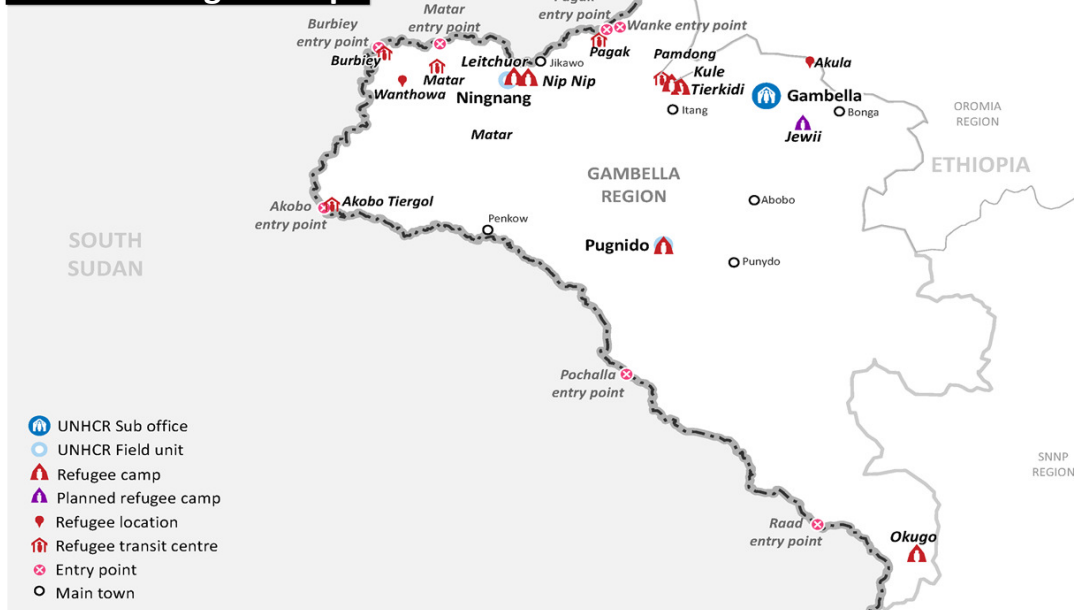

South Sudanese new arrivals in Gambella - Post 15th December 2013 (as of 14-April-2015)

Gambella Region Map

TOTAL ARRIVALS
196,832*
persons

AVERAGE ARRIVALS per day since start of 2014
421
persons

AVERAGE ARRIVALS per day since last week
85
persons

Arrivals by Month

Key Statistics

- 67%** of the population are **children**
- 90%** of the population are **women and children**
- 71%** of the adult population are **women**
- 18,559** are identified as **Unaccompanied Minors/ Separated Children**

*- This figure does not include the old caseload of 57,546 South Sudanese refugees registered pre 15th December 2013 [Breakdown: Pugnido = 43,477; Okugo = 4,069, Wanthowa- estimated 10,000]

In addition to 196,832 South Sudanese refugees in Gambella region, there are 8,978 refugees at the camps in Assosa [Breakdown: Pre 15th Dec 2013 = 6,161; Post 15th Dec 2013 = 2,817]

** - This figure does not include the old caseload of 10,000 South Sudanese refugees living in Wanthowa Woreda who arrived pre-15 December 2013.

*** - The figure includes 51,235 refugees in Leitchuor and Nip Nip refugee camps who will be relocated to new locations due to flooding concerns.