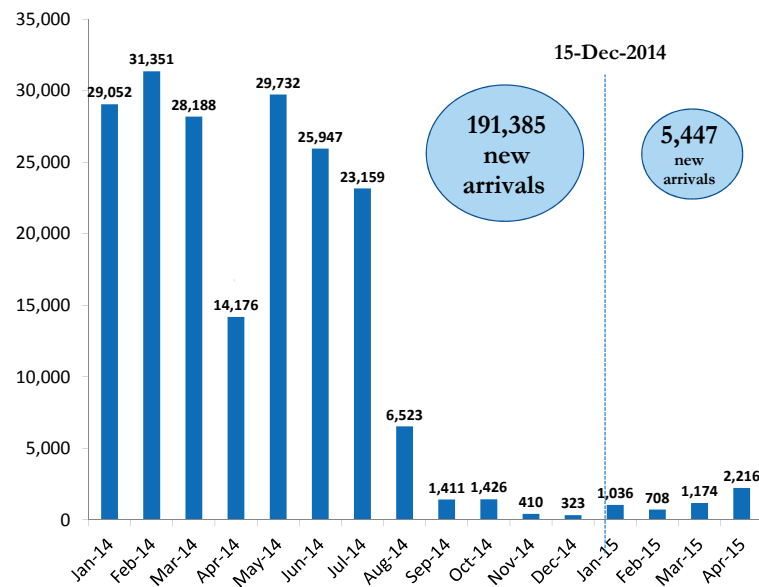

South Sudanese new arrivals in Gambella - Post 15th December 2013 (as of 14-April-2015)

Gambella Region Map

TOTAL ARRIVALS
196,832*
persons

AVERAGE ARRIVALS per day since start of 2014
421
persons

AVERAGE ARRIVALS per day since last week
85
persons

Arrivals by Month

Key Statistics

- 67%** of the population are **children**
- 90%** of the population are **women and children**
- 71%** of the adult population are **women**
- 18,559** are identified as **Unaccompanied Minors/ Separated Children**

Arrivals Transfer Statistics

TOTAL ARRIVALS	Refugees living within host communities	REFUGEES TRANSFERRED to camps	New Arrivals awaiting transfers to camps
196,832 Persons	32,427** (16.9%)	164,199*** (83%)	206 at Pagak (0.1%)