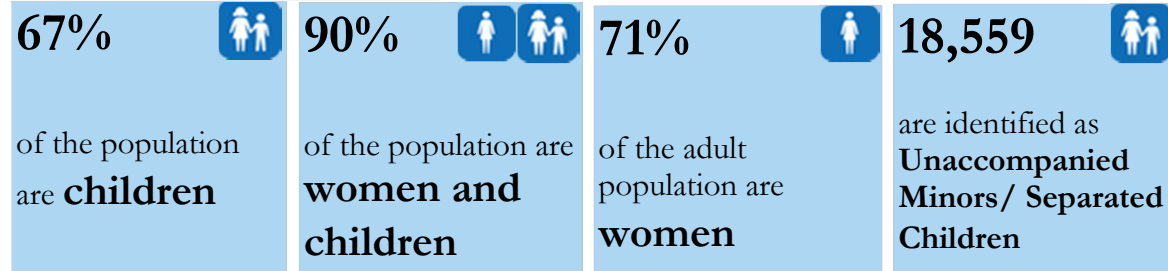

South Sudanese new arrivals in Gambella - Post 15th December 2013 (as of 07-April-2015)

Gambella Region Map

TOTAL ARRIVALS

196,531 *
persons

AVERAGE ARRIVALS per day since start of 2014

426
persons

AVERAGE ARRIVALS per day since last week

82
persons

Arrivals by Month

Key Statistics

Arrivals Transfer Statistics

*- This figure does not include the old caseload of 57,739 South Sudanese refugees registered pre 15th December 2013 [Breakdown: Pugnido = 43,672; Okuga = 4,067, Wanthowa- estimated 10,000]

In addition to 196,531 South Sudanese refugees in Gambella region, there are 8,978 refugees at the camps in Assosa [Breakdown: Pre 15th Dec 2013 = 6,161; Post 15th Dec 2013 = 2,817]

** - This figure does not include the old caseload of 10,000 South Sudanese refugees living in Wanthowa Woreda who arrived pre-15 December 2013.