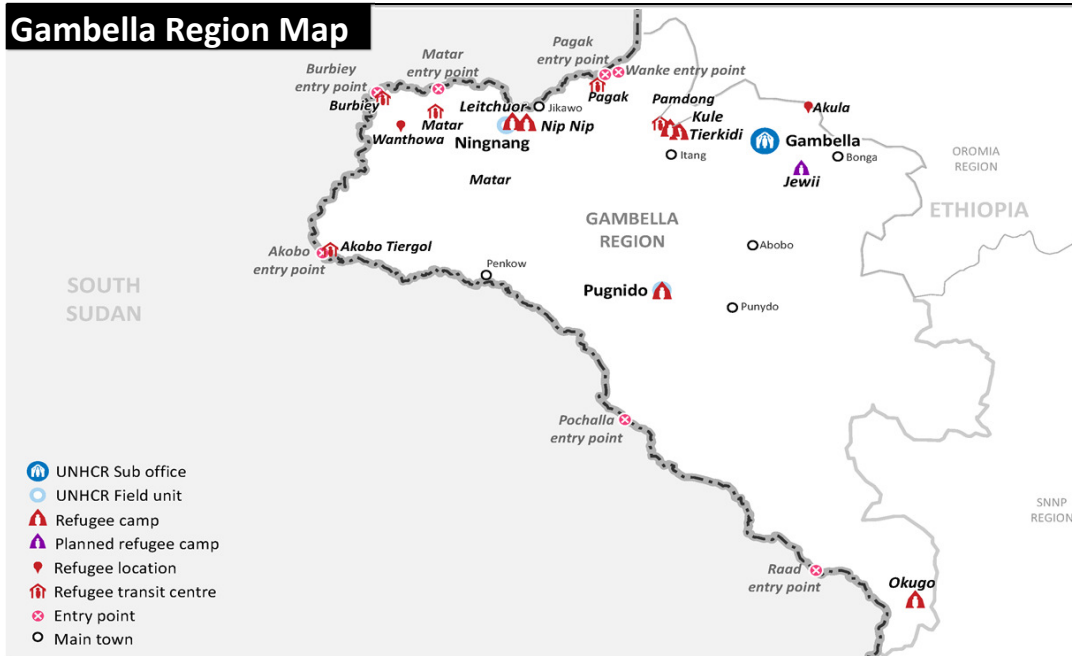

South Sudanese new arrivals in Gambella - Post 15th December 2013 (as of 07-April-2015)

Gambella Region Map

TOTAL ARRIVALS

196,531 *
persons

AVERAGE ARRIVALS per day since start of 2014

426
persons

AVERAGE ARRIVALS per day since last week

82
persons

Arrivals by Month

Key Statistics

Arrivals Transfer Statistics

*- This figure does not include the old caseload of 57,739 South Sudanese refugees registered pre 15th December 2013 [Breakdown: Pugnido = 43,672; Okuga = 4,067, Wanthowa- estimated 10,000]

In addition to 196,531 South Sudanese refugees in Gambella region, there are 8,978 refugees at the camps in Assosa [Breakdown: Pre 15th Dec 2013 = 6,161; Post 15th Dec 2013 = 2,817]

** - This figure does not include the old caseload of 10,000 South Sudanese refugees living in Wanthowa Woreda who arrived pre-15 December 2013.

*** - The figure includes 50,916 refugees in Leitchuor and Nip Nip refugee camps who will be relocated to new locations due to flooding concerns.