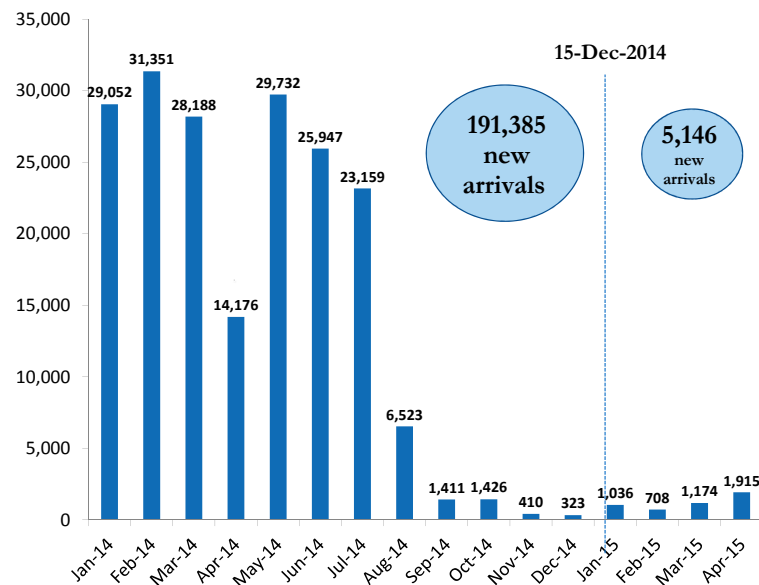

South Sudanese new arrivals in Gambella - Post 15th December 2013 (as of 07-April-2015)

Gambella Region Map

TOTAL ARRIVALS

196,531 *
persons

AVERAGE ARRIVALS per day since start of 2014

426
persons

AVERAGE ARRIVALS per day since last week

82
persons

Arrivals by Month

Key Statistics

Arrivals Transfer Statistics

*- This figure does not include the old caseload of 57,739 South Sudanese refugees registered pre 15th December 2013 [Breakdown: Pugnido = 43,672; Okuga = 4,067, Wanthowa- estimated 10,000]

In addition to 196,531 South Sudanese refugees in Gambella region, there are 8,978 refugees at the camps in Assosa [Breakdown: Pre 15th Dec 2013 = 6,161; Post 15th Dec 2013 = 2,817]

** - This figure does not include the old caseload of 10,000 South Sudanese refugees living in Wanthowa Woreda who arrived pre-15 December 2013.

*** - The figure includes 50,916 refugees in Leitchuor and Nip Nip refugee camps who will be relocated to new locations due to flooding concerns.