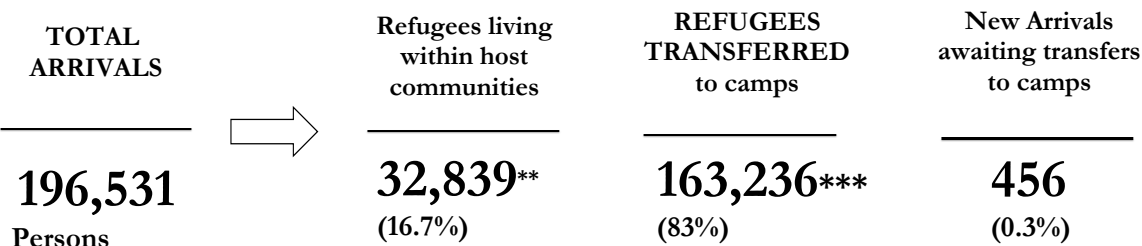

South Sudanese new arrivals in Gambella - Post 15th December 2013 (as of 07-April-2015)

Gambella Region Map

TOTAL ARRIVALS

196,531 *
persons

AVERAGE ARRIVALS per day since start of 2014

426
persons

AVERAGE ARRIVALS per day since last week

82
persons

Arrivals by Month

Key Statistics

Arrivals Transfer Statistics

*- This figure does not include the old caseload of 57,739 South Sudanese refugees registered pre 15th December 2013 [Breakdown: Pugnido = 43,672; Okuga = 4,067, Wanthowa- estimated 10,000]