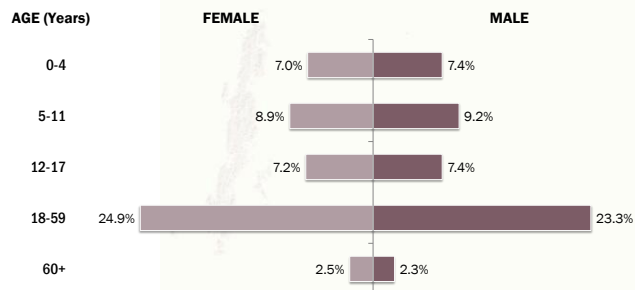

Main States/Regions of Origin

Based on registered refugee population

Total Verified Refugee Population\*

102,553

\* Verification Exercise conducted from Jan-Apr 2015 and subsequent data changes to-date

Registered population 50,339

Unregistered population 52,214

Age and Gender

**Legend**

- ▲ Temporary Shelter
- 🏠 UNHCR Office

Religion

Ethnicity