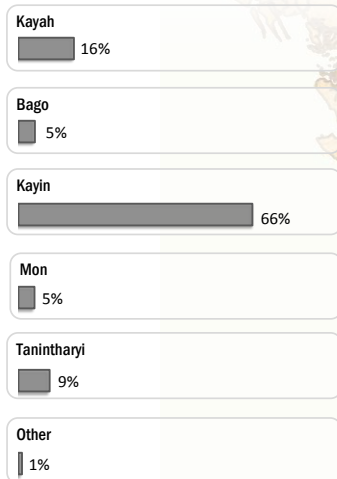

Main States/Regions of Origin

Based on registered refugee population

Total Verified Refugee Population\*

102,553

\* Verification Exercise conducted from Jan-Apr 2015 and subsequent data changes to-date

Registered population 50,339

Unregistered population 52,214

Age and Gender

**Legend**

- ▲ Temporary Shelter
- 🏠 UNHCR Office

Religion

Ethnicity