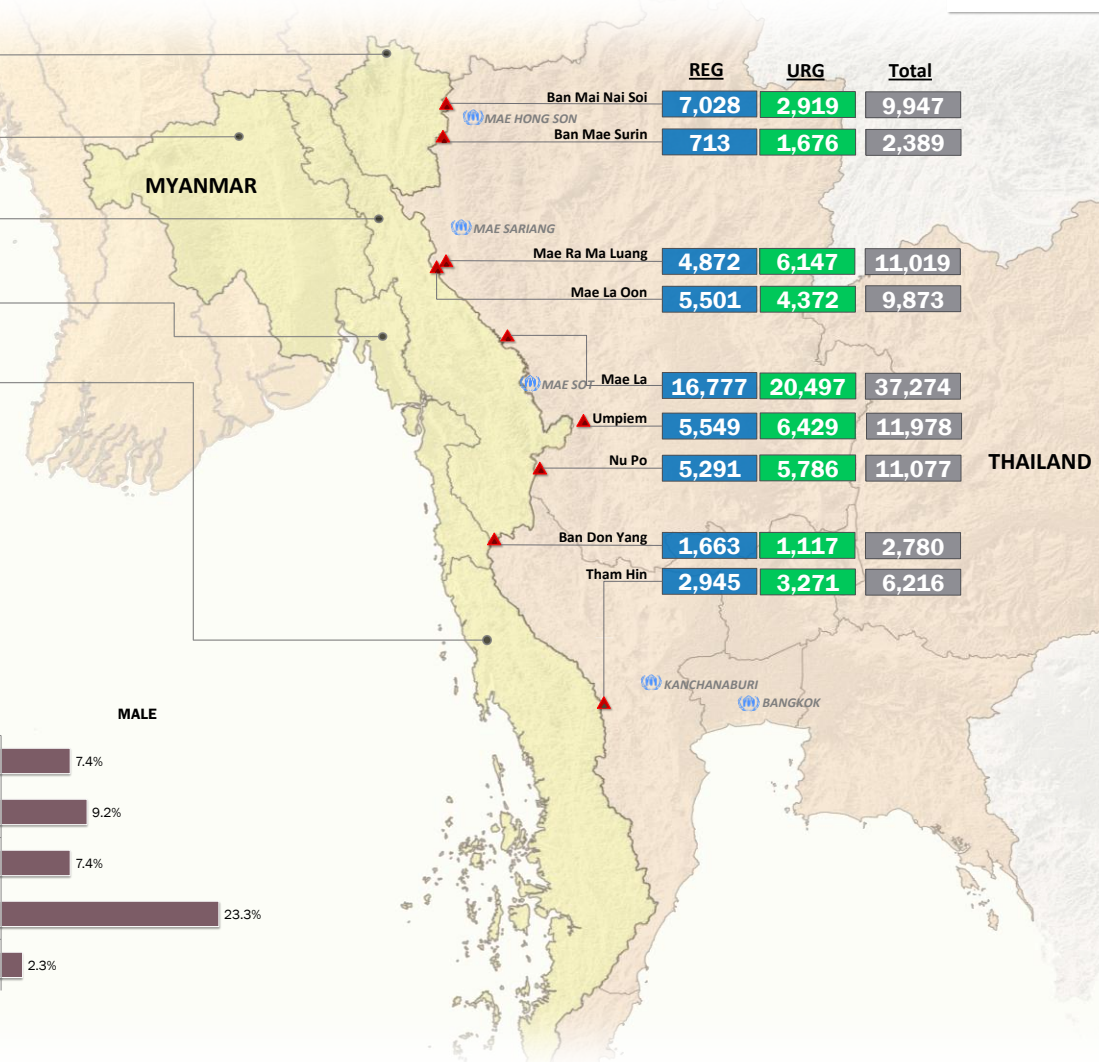

Main States/Regions of Origin

Based on registered refugee population

Total Verified Refugee Population\*

102,553

\* Verification Exercise conducted from Jan-Apr 2015 and subsequent data changes to-date

Registered population 50,339

Unregistered population 52,214

Age and Gender

**Legend**

- ▲ Temporary Shelter
- 🏠 UNHCR Office

Religion

Ethnicity