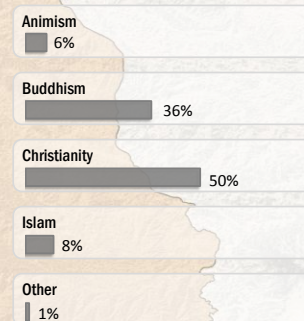

Unregistered population 52,214

Age and Gender

**Legend**

- ▲ Temporary Shelter
- 🏠 UNHCR Office

Religion

Ethnicity