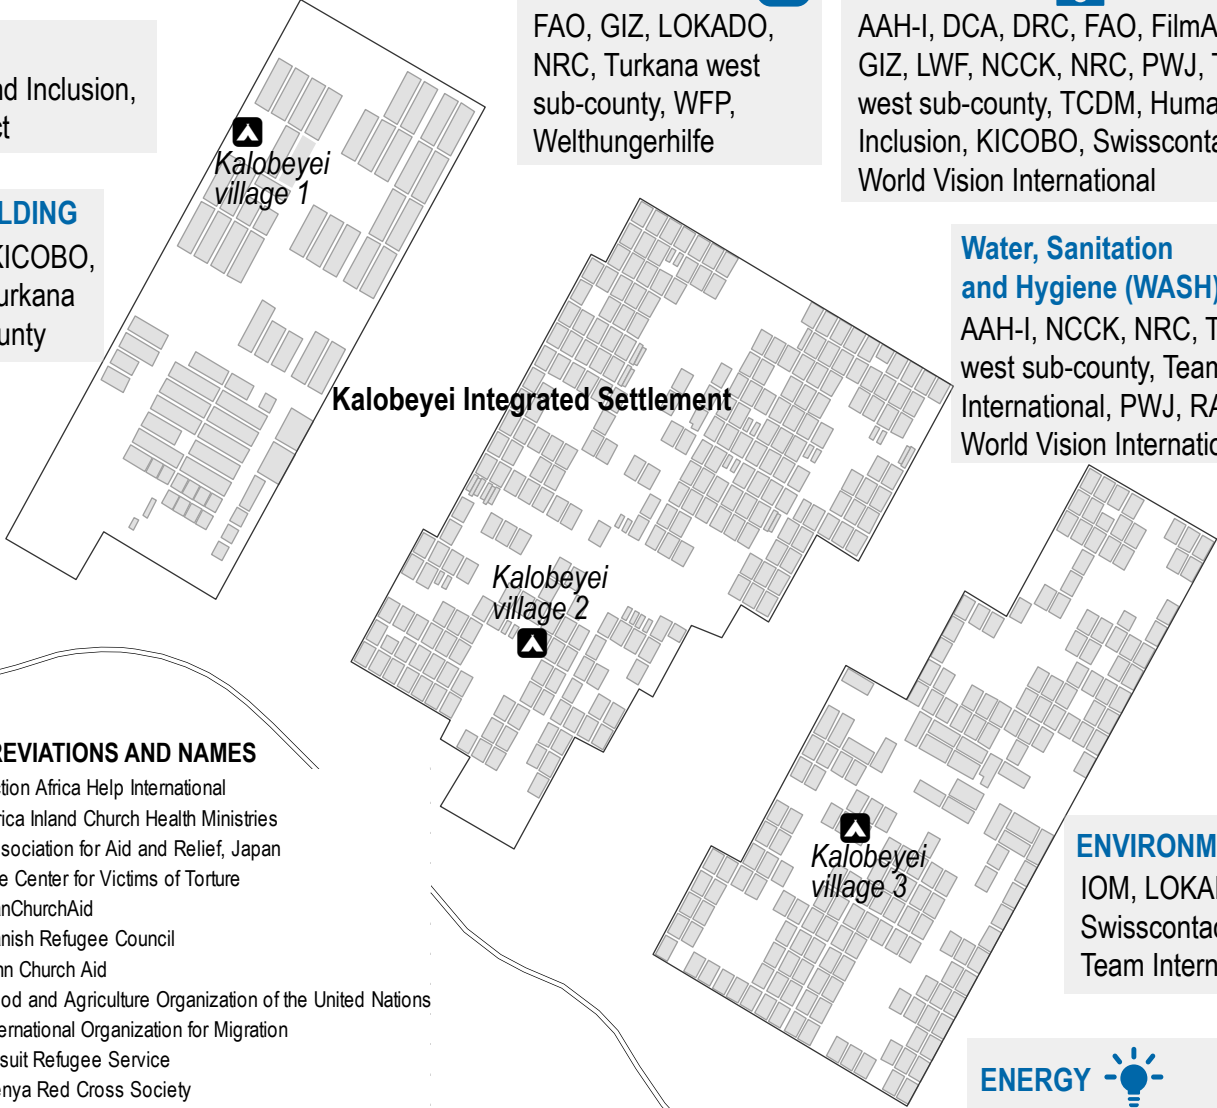

CCCM
KRCS, LWF, RAS,
Turkana west sub-county

INCLUSION
Humanity and Inclusion,
Swisscontact

PEACE BUILDING
DRC, GIZ, KICOBO,
LOKADO, Turkana
west sub-county

SHELTER
NCCK, PWJ, RAS,
Turkana west sub-county

EMERGENCY RESPONSE
TCDM, Welthungerhilfe

NUTRITION
GIZ, WFP, AICHM
(Kalobeyei village 2, 3)

EDUCATION
AAR Japan, FCA, Humanity and Inclusion, LWF, NRC, St. Clare of Assisi training institute, Turkana west sub-county, Welthungerhilfe, Swisscontact, Don Bosco technical institute, Waldorf, World Vision International, WIK (Kalobeyei village 1, 2), JRS (Kalobeyei village 2)

HEALTH
CVT, TCDM, KICOBO, KRCS, Turkana west sub-county, AICHM (Kalobeyei village 2, 3)

FOOD SECURITY
FAO, GIZ, LOKADO, NRC, Turkana west sub-county, WFP, Welthungerhilfe

PROTECTION
AAH-I, DRC, IOM, LWF, Humanity and Inclusion, TCDM, KICOBO, Swisscontact, Waldorf, RCK, JRS (Kalobeyei village 2), IsraAid (Kalobeyei village 2, 3)

LIVELIHOODS
AAH-I, DCA, DRC, FAO, FilmAid Kenya, GIZ, LWF, NCCK, NRC, PWJ, Turkana west sub-county, TCDM, Humanity and Inclusion, KICOBO, Swisscontact, RAI, World Vision International

Water, Sanitation and Hygiene (WASH)
AAH-I, NCCK, NRC, Turkana west sub-county, Team & Team International, PWJ, RAS, TCDM, World Vision International

ENVIRONMENT
IOM, LOKADO, RCK, Swisscontact, Team & Team International

ENERGY
FAO, GIZ, LOKADO, SNV, Turkana west sub-county, MFA

AGENCY ABBREVIATIONS AND NAMES

AAH-I	Action Africa Help International
AAR Japan	Africa Inland Church Health Ministries
AICHM	Association for Aid and Relief, Japan
CVT	The Center for Victims of Torture
DCA	DanChurchAid
DRC	Danish Refugee Council
FAO	Finn Church Aid
FCA	Food and Agriculture Organization of the United Nations
IOM	International Organization for Migration
JRS	Jesuit Refugee Service
KICOBO	Kenya Red Cross Society
KRCS	Kitenikinae Community Based Organization
LOKADO	Lotus Kenya Action for Development organization
LWF	Lutheran World Federation
MFA	Mtoto Fund Africa
NCCK	National Council of Churches of Kenya
NRC	Norwegian Refugee Council
PWJ	Peace Winds Japan
RAS	Refugee Affairs Secretariat
RCK	Refugee Consortium of Kenya
TCDM	Turkana Christian Development Mission
WFP	United Nations World Food Programme
WIK	Windle International Kenya

Legend

- Refugee camp
- Primary road
- Residential blocks
- Camp extent

Note: Data, designations and boundaries contained on this map are not warranted to be error-free and do not imply acceptance by REACH partners, associates or donors mentioned on this map.