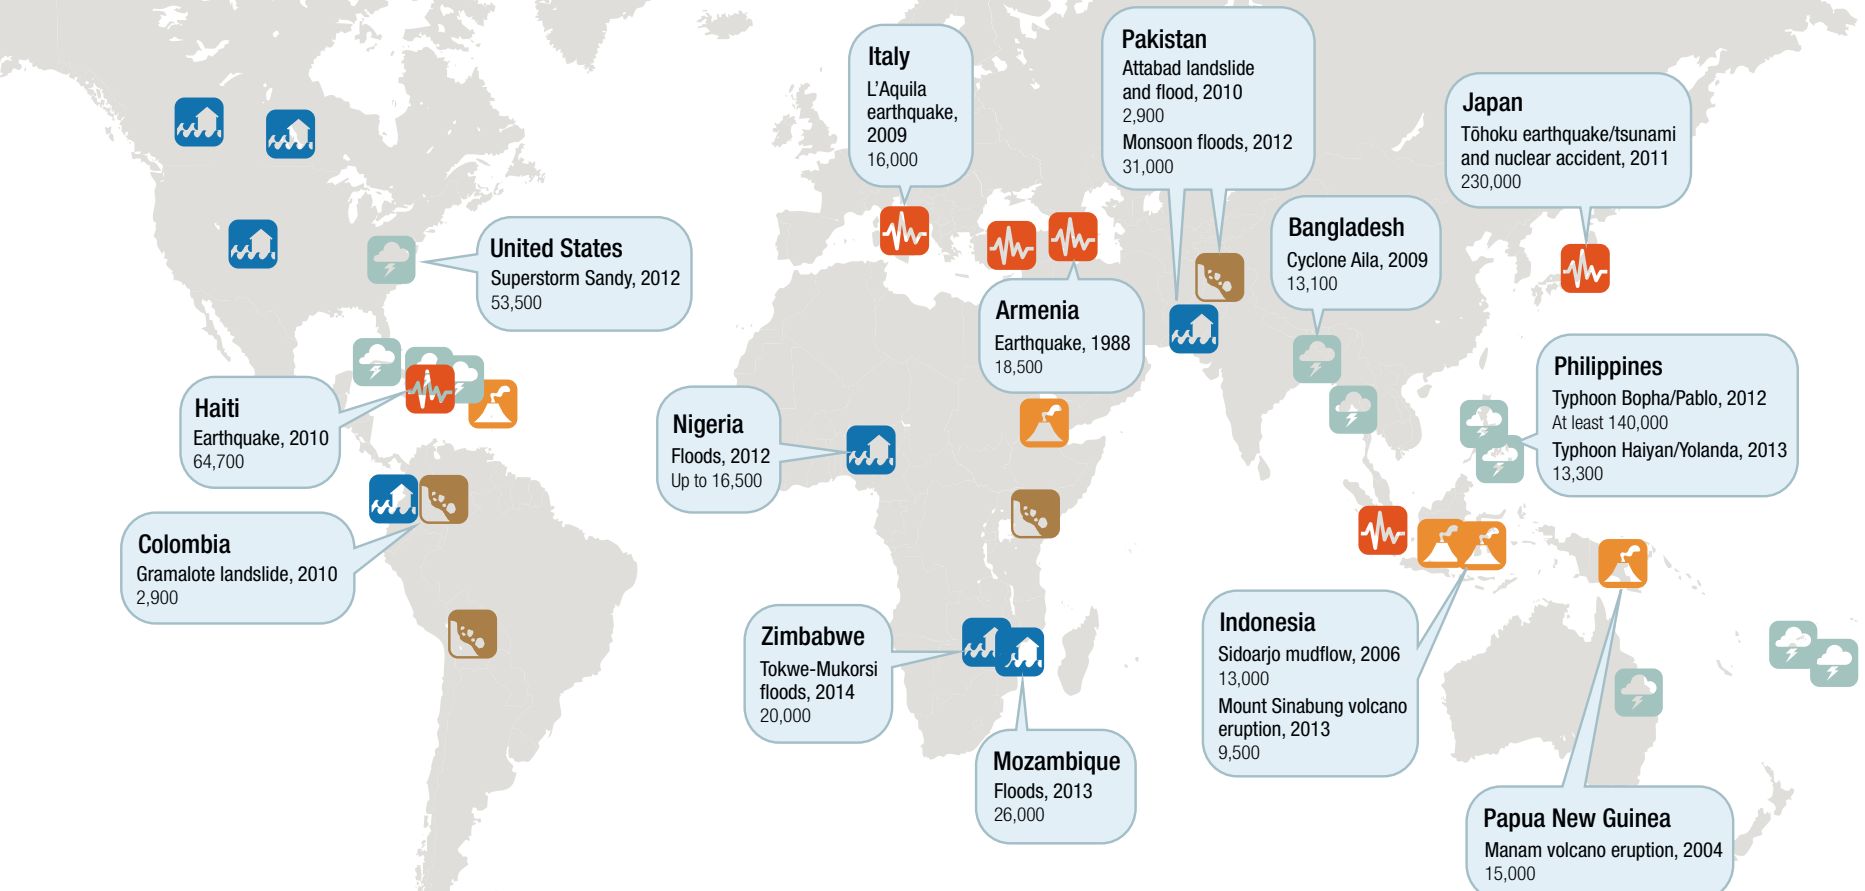

Protracted displacement following disasters worldwide in 2014/2015

Country, disaster, start year, number of people still displaced

Location of protracted situations recorded as ongoing in 2014/2015

-  Floods
-  Landslide
-  Volcanic eruption
-  Earthquake
-  Storm

Sources: See annex C for listing of all events shown

Note: Events with at least 9,500 people still displaced and/or further discussed in case studies are labeled
All figures are rounded to the nearest 100