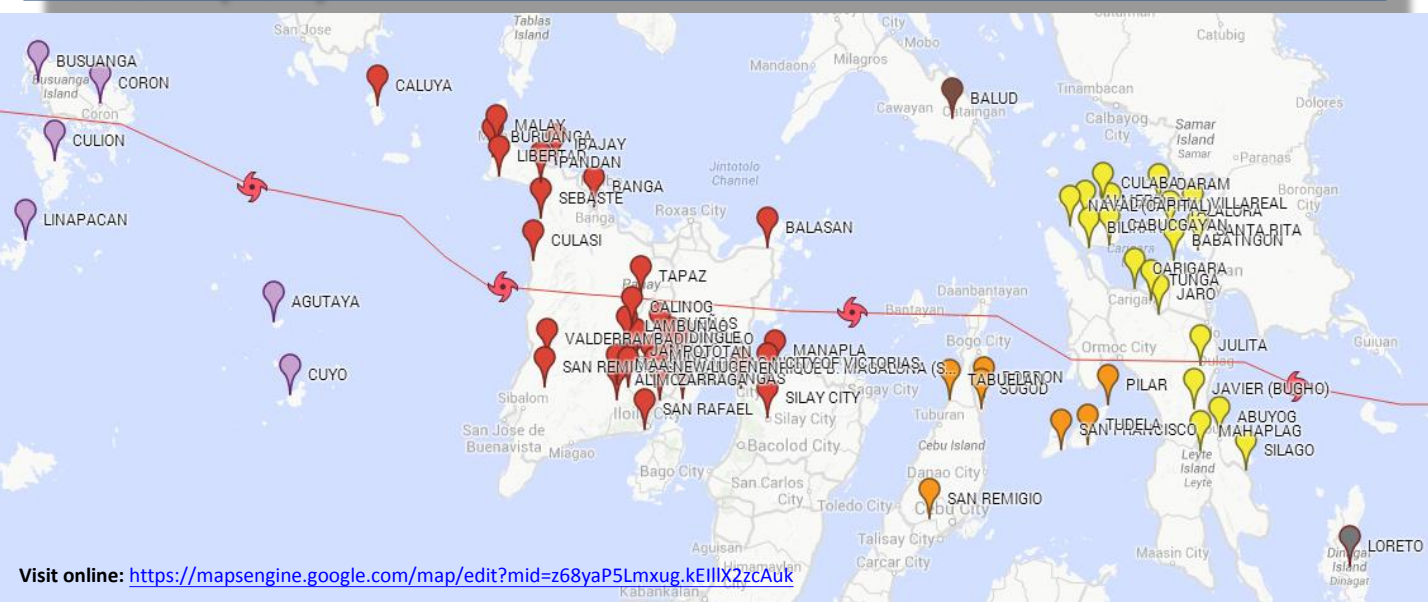

Priority Municipalities:

171

Priority Municipalities with no completed or on going activities:

68 (40%)

Population in Priority Municipalities with no Coverage:

2.42 M

Affected Population in Priority Municipalities with no Coverage:

2.22 M (92%)