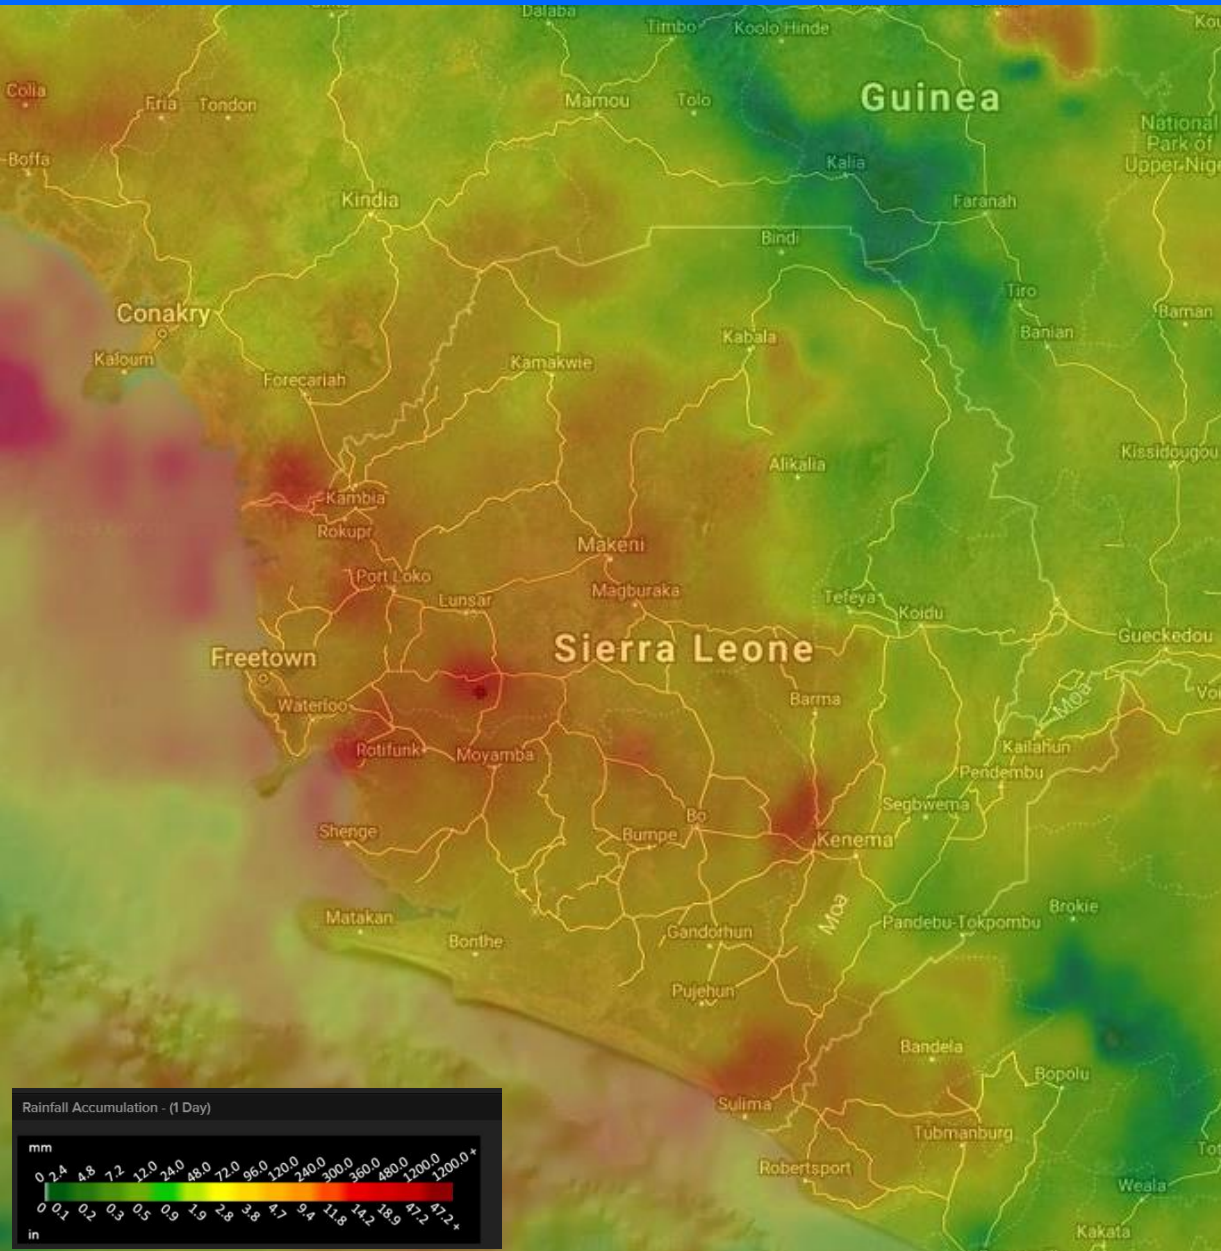

# Flooding – Sierra Leone – Rainfall Accumulation (1 Day)

06 Aug 2019

## INITIAL IMPACTS

### POPULATION

8,138 Affected Households

39,452 Affected Persons

5,303 Displaced Persons

6 Deaths