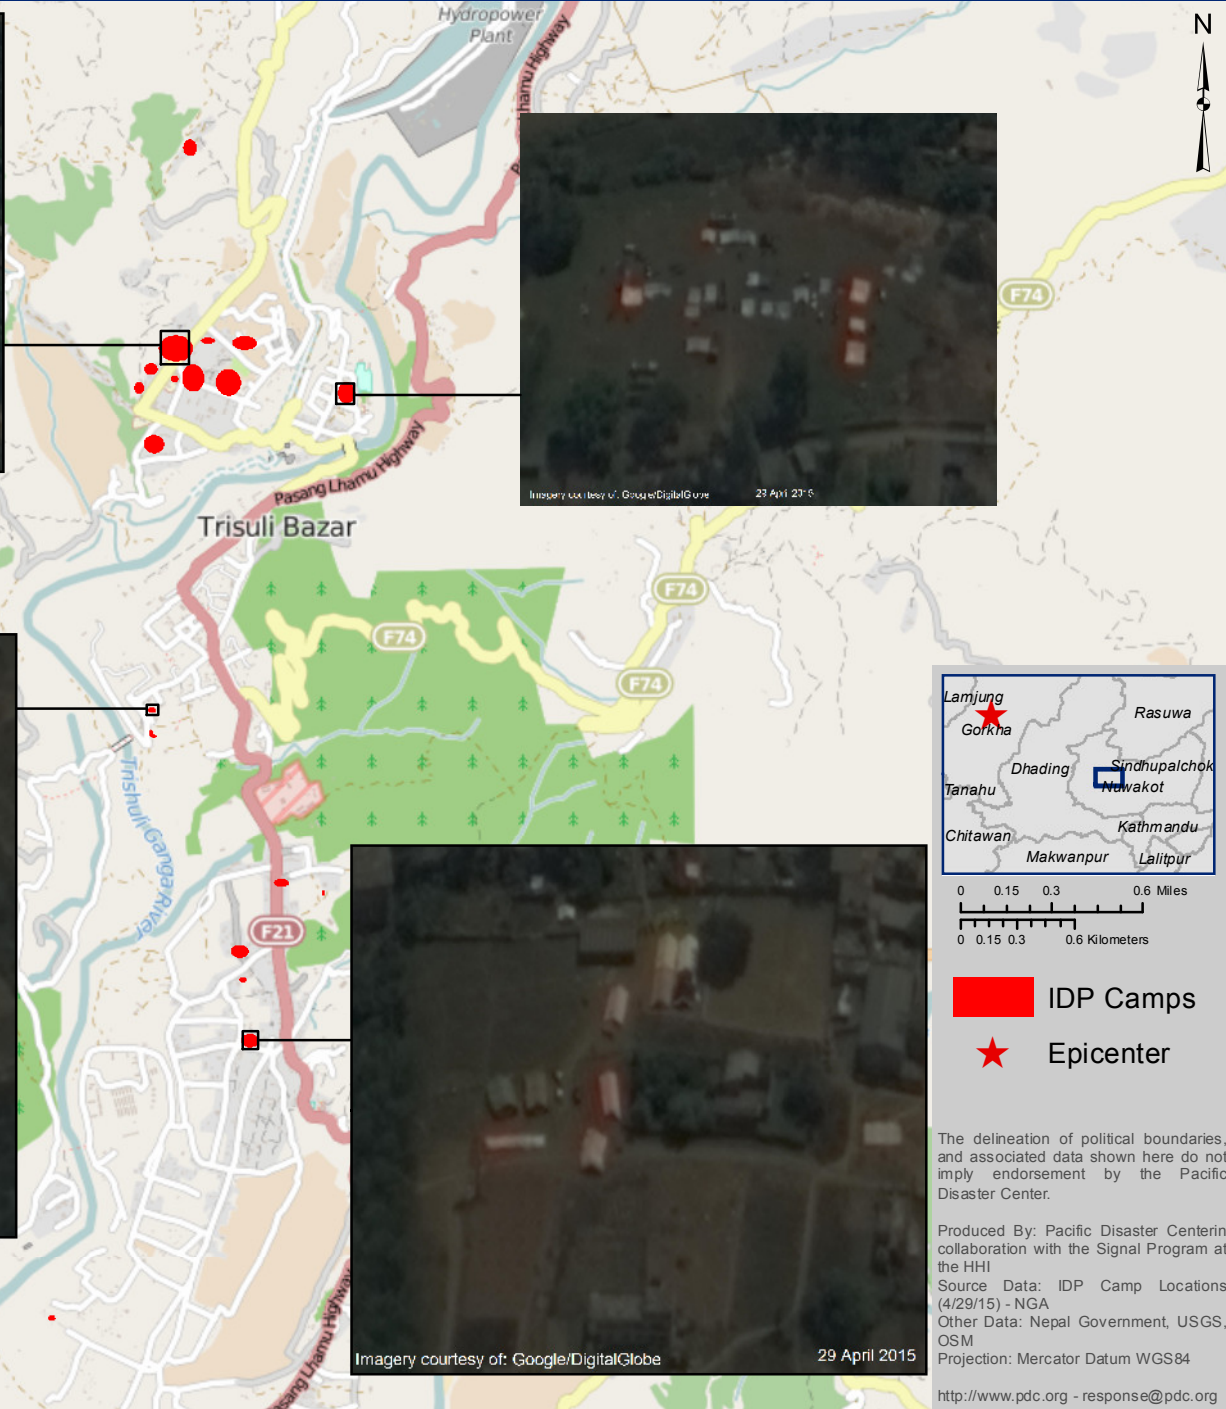

Imagery courtesy of: Google/DigitalGlobe 29 April 2015