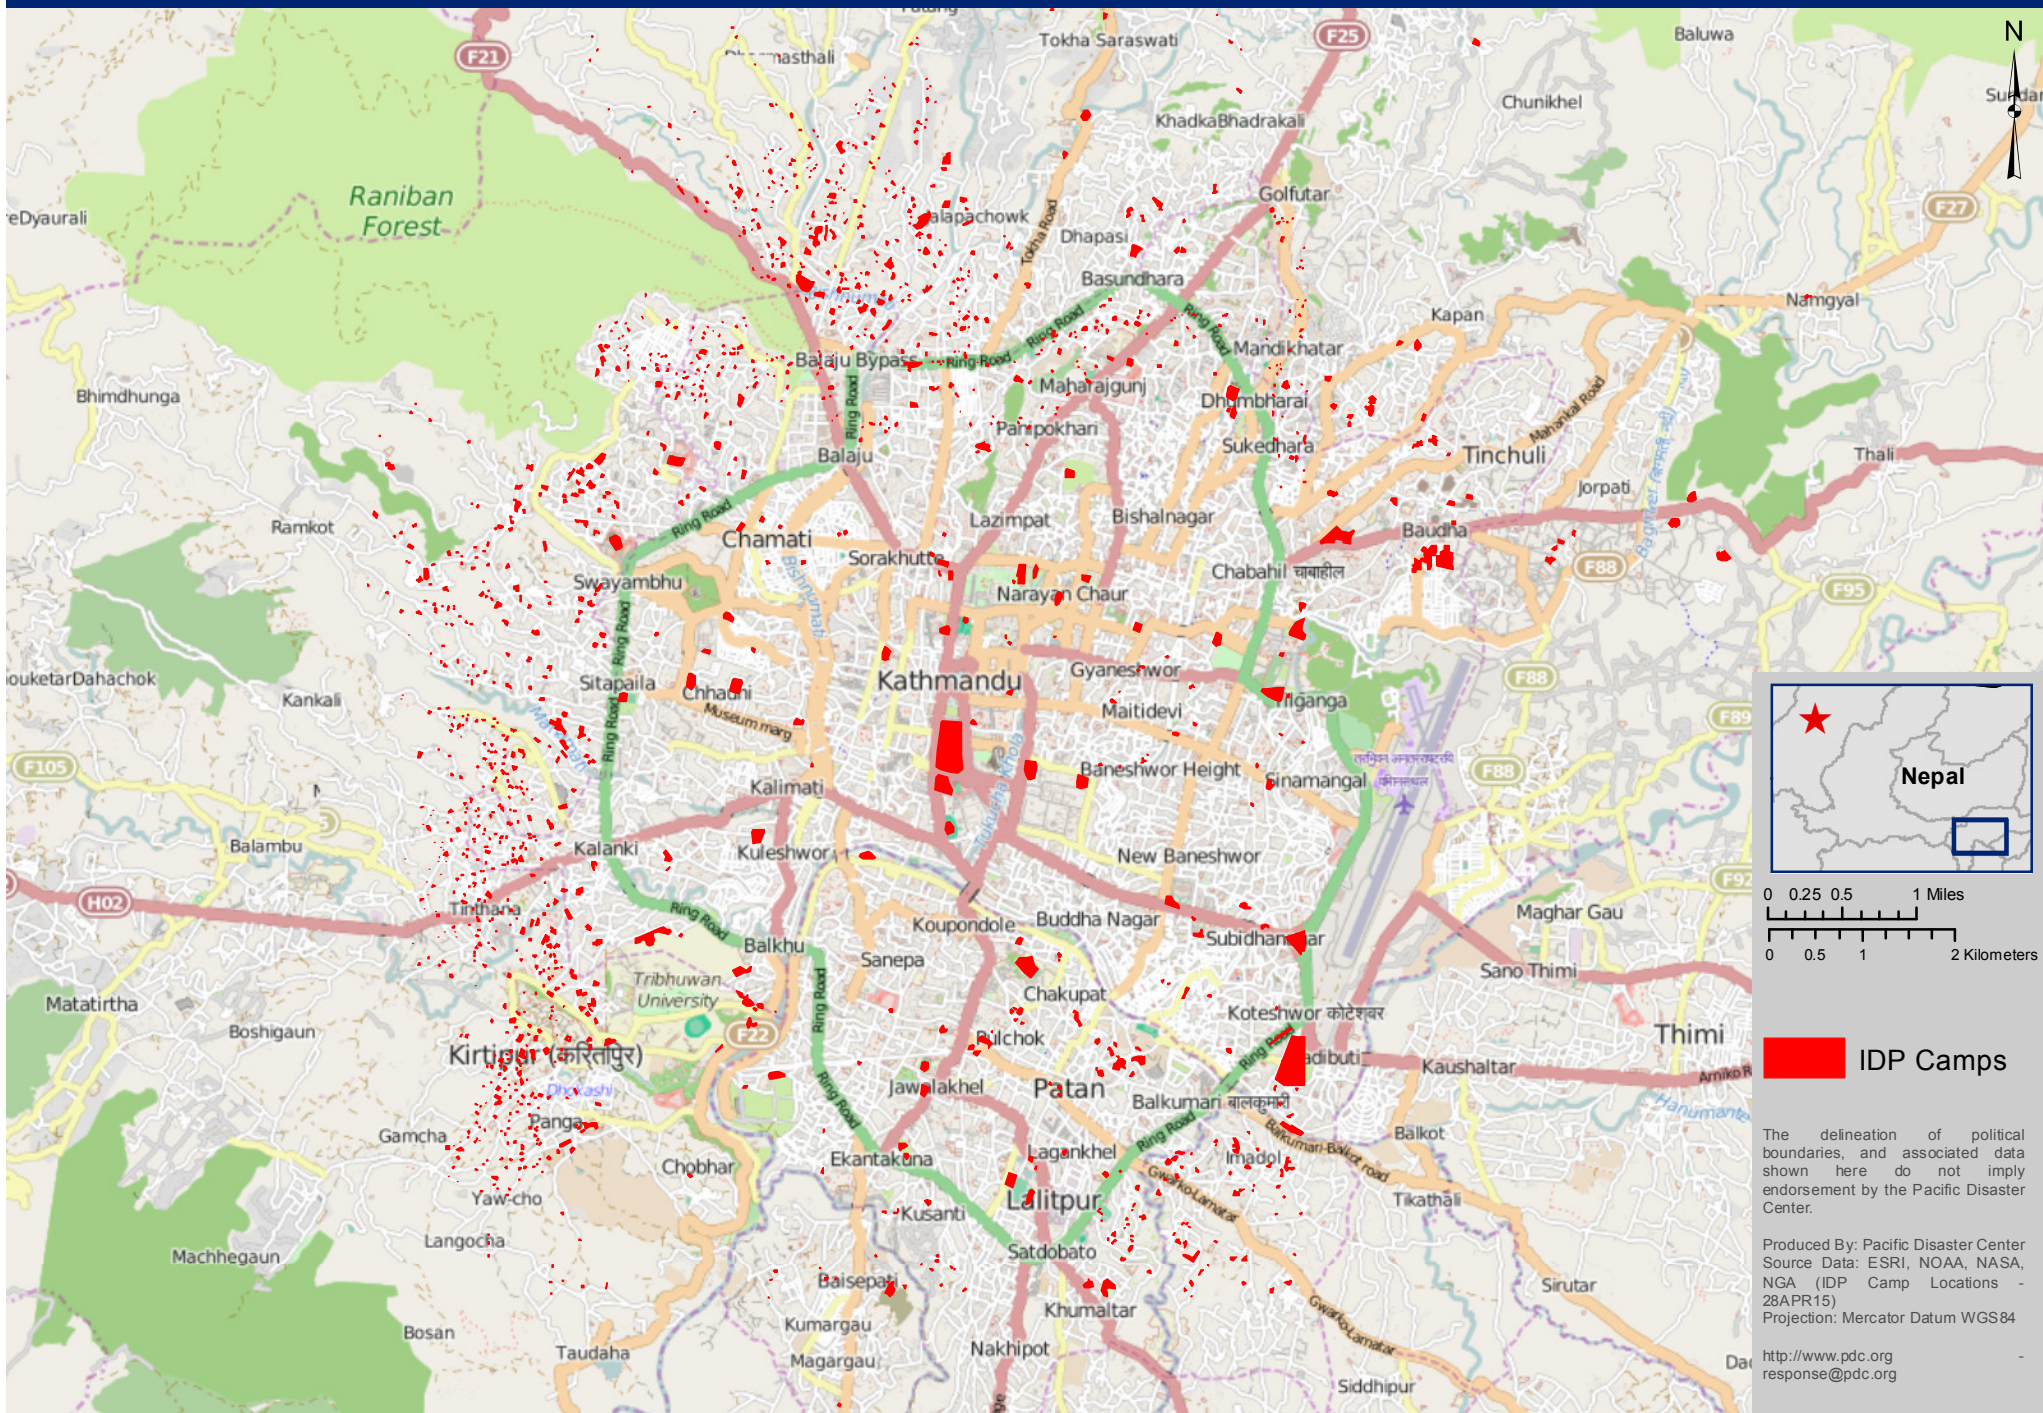

# Kathmandu, Nepal - IDP Camp Locations

28APR15

PDC - EQ7.8 - IDP001A

 IDP Camps

The delineation of political boundaries, and associated data shown here do not imply endorsement by the Pacific Disaster Center.

Produced By: Pacific Disaster Center  
Source Data: ESRI, NOAA, NASA, NGA (IDP Camp Locations - 28APR15)  
Projection: Mercator Datum WGS84

<http://www.pdc.org>  
[response@pdc.org](mailto:response@pdc.org)