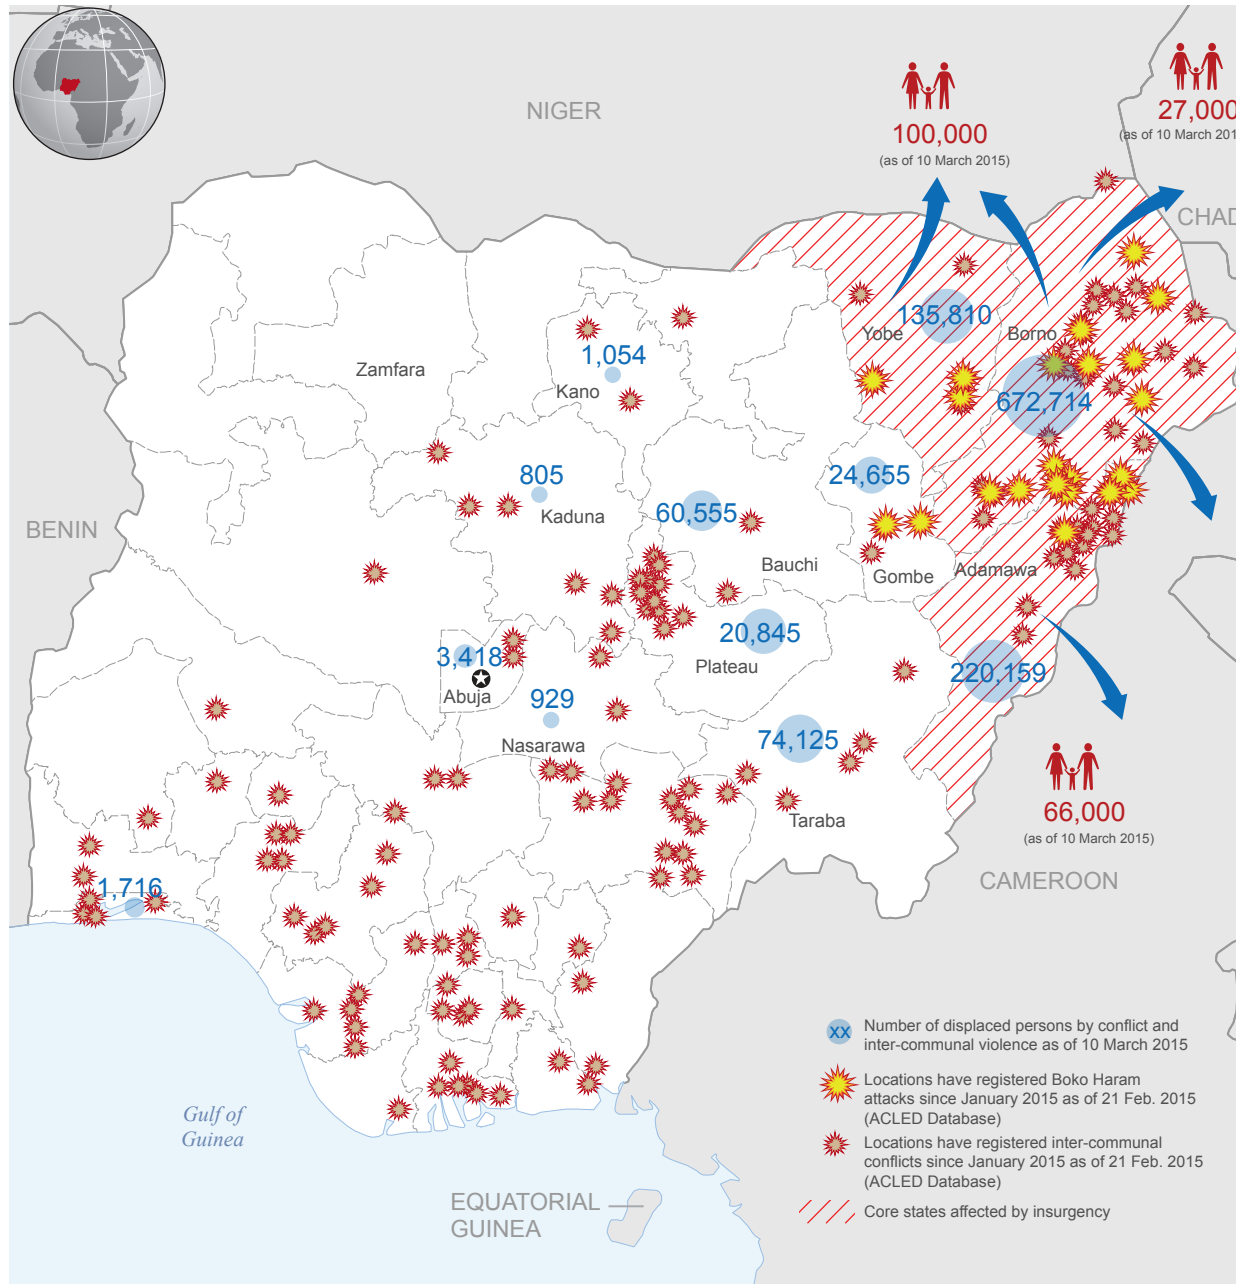

Conflict in the North-East of Nigeria has escalated in recent months with more than 1.2 million internally displaced persons (IDP) in need of humanitarian assistance as of 4 March 2015, as registered by the National Emergency Management Agency (NEMA). In addition, some 194,000¹ refugees, returnees and stranded migrants have fled to neighboring countries to seek safety from the violence and inter-communal violence in North-Central Nigeria continues to have a humanitarian impact

DISPLACEMENT

1.2 million

Estimated internally displaced people by conflict and inter-communal violence as of 04 March 2015

194,000

People fled to neighbouring countries including refugees, returnees and stranded migrants as 10 March 2015

ACTORS RESPONDING

20 humanitarian actors, including the United Nations, the Red Cross/Red Crescent Movement and International NGOs and the National Emergency Management Agency are responding to the humanitarian needs in the three states under recurrent Boko Haram attacks and the surrounding states in the North-east.

Number of partners per state

Number of partners per sector by state

	0	1-2	3-5	6-10	>10	Total	
Health	4	7	6	4	4	3	11
Shelter	4	3	2	2	1		8
Protection	2	1	1	3	1		6
WASH	3	2	2	2	2	1	6
Food Security	3	3	3	2	1	1	6
Education	2	1		1	1	1	2
Nutrition			2		1		2
CCCM	1	1			1		1
Early Recovery	1	1	1	1	1	1	1
Coord.*	1	1			1		1
Total	10	10	7	8	6	4	