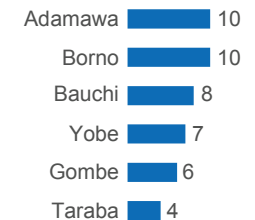

Number of partners per state

Number of partners per sector by state

	0	1-2	3-5	6-10	>10	Total	
Health	4	7	6	4	4	3	11
Shelter	4	3	2	2	1		8
Protection	2	1	1	3	1		6
WASH	3	2	2	2	2	1	6
Food Security	3	3	3	2	1	1	6
Education	2	1		1	1	1	2
Nutrition			2		1		2
CCCM	1	1			1		1
Early Recovery	1	1	1	1	1	1	1
Coord.*	1	1			1		1
Total	10	10	7	8	6	4	

* Coordination

CRITICAL NEEDS

The most urgent needs of people affected by the conflict include protection, shelter, food and access to education and health services for both displaced persons and host communities remains.

The boundaries and names shown and the designations used on this map do not imply official endorsement or acceptance by the United Nations.

Update on: 18 March 2015 Sources: UNCS, NEMA and IOM: DTM as of February 2015, (1) OCHA, UNHCR (<http://data.unhcr.org>), ACLED database as 21 February 2015.

Feedback: ochanigeria@gmail.com www.humanitarianresponse.info/operations/nigeria www.unocha.org www.reliefweb.int