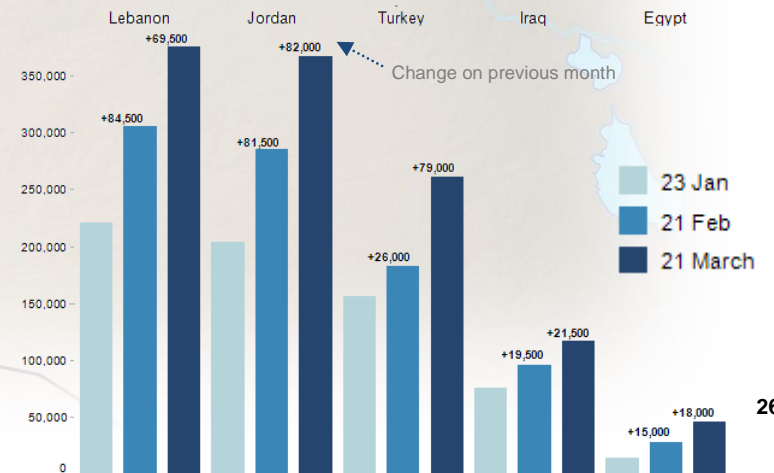

Neighbouring country displacement

(25th March 2013)

-  Refugee camps
-  Official border crossings
-  Golan Heights

* Refugees by country and change per month

*Registered or awaiting registration
 Data sources are listed on final page