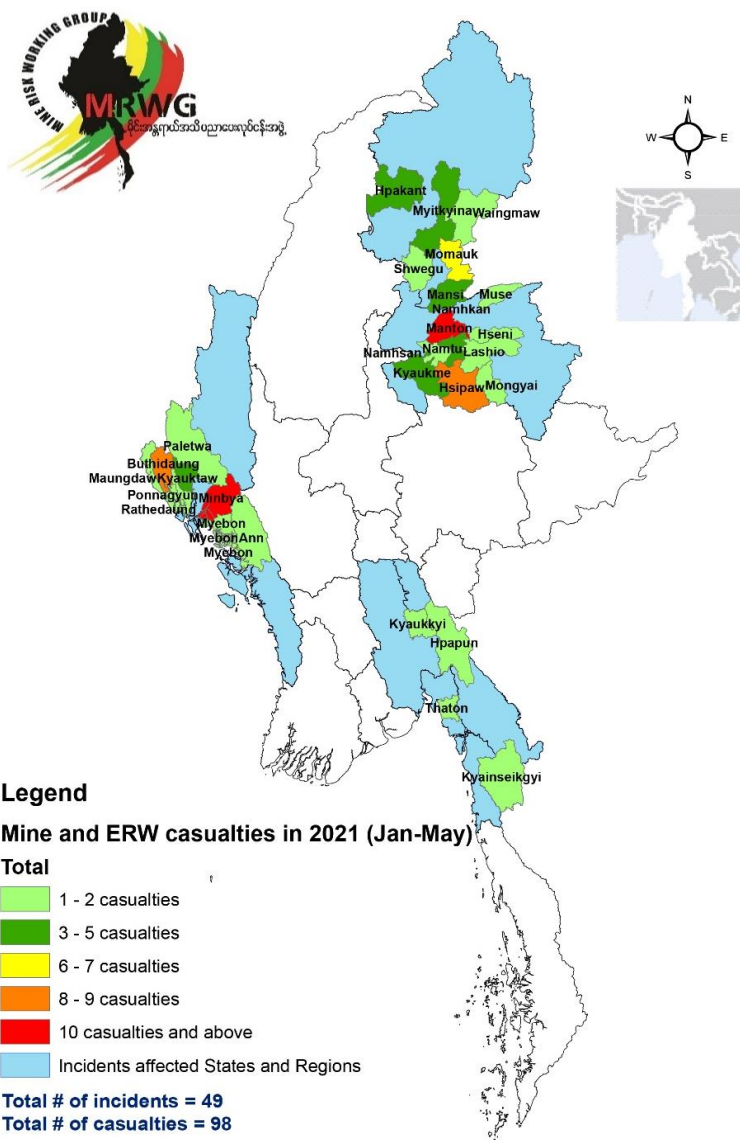

# Landmines / ERW Incidents Information (2021)

## Overview of incidents and casualties nationwide in 2021 (January-May)

Total incidents		49		
Total Victims		Killed	Injured	Total
		32	66	98
Adult	Total Adult	24	43	67
	Male	14	29	43
	Female	10	14	24
Child	Total Child	8	23	31
	Male	7	15	22
	Female	1	8	9

## Focus on the States most affected by landmines/ERW in 2021

### Incidents affected States/Regions and Townships in 2021