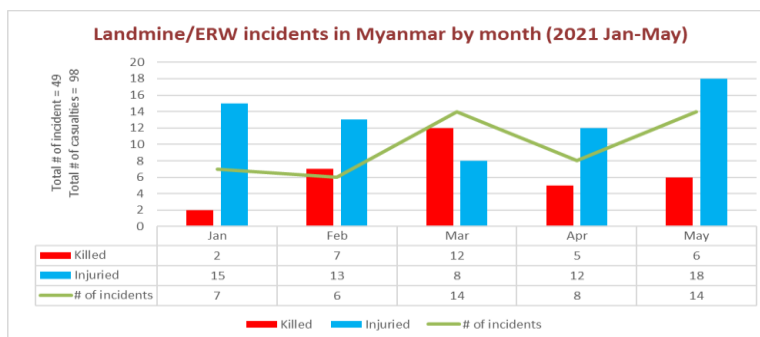

# Landmines / ERW Incidents Information (2021)

## Overview of incidents and casualties nationwide in 2021 (January-May)

Total incidents		49		
Total Victims		Killed	Injured	Total
		32	66	98
Adult	Total Adult	24	43	67
	Male	14	29	43
	Female	10	14	24
Child	Total Child	8	23	31
	Male	7	15	22
	Female	1	8	9

### Rakhine State (37% of total casualties)

Total incidents		13		
Total Victims		Killed	Injured	Total
		7	29	36
Adult	Total Adult	4	13	17
	Male	1	10	11
	Female	3	3	6
Child	Total Child	3	16	19
	Male	3	10	13
	Female	0	6	6