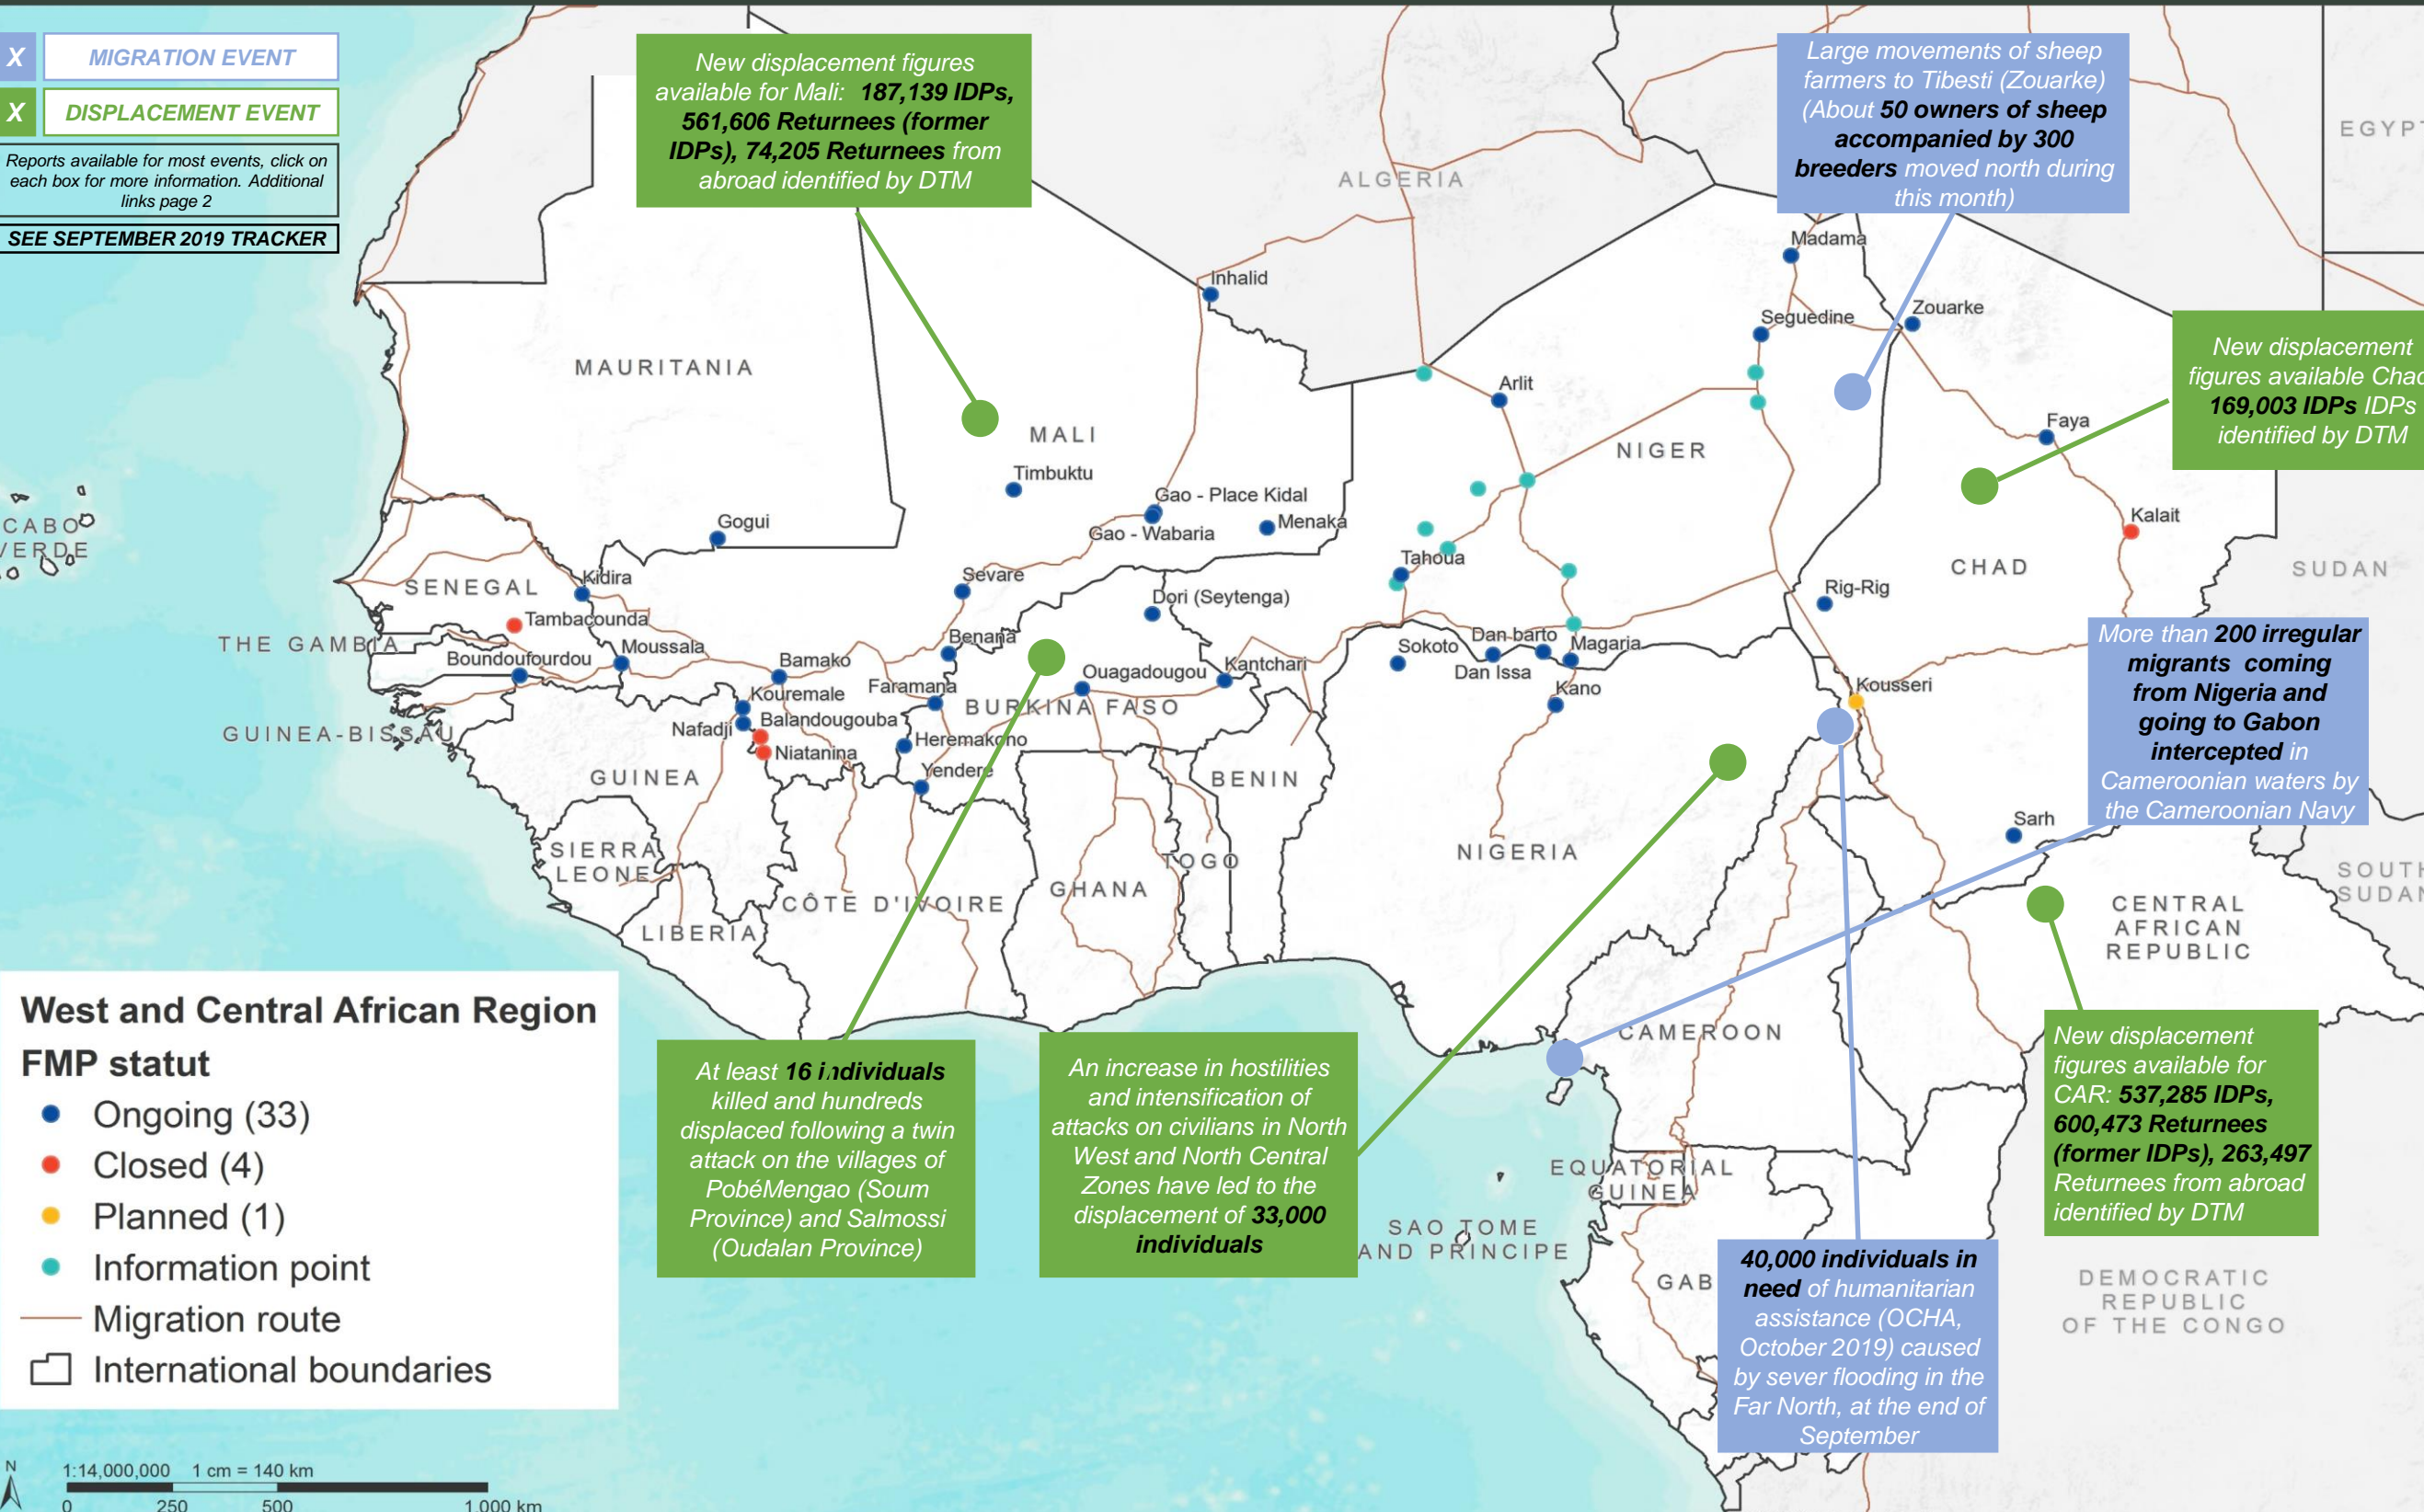

X **MIGRATION EVENT**

X **DISPLACEMENT EVENT**

Reports available for most events, click on each box for more information. Additional links page 2

SEE SEPTEMBER 2019 TRACKER

New displacement figures available for Mali: **187,139 IDPs**, **561,606 Returnees (former IDPs)**, **74,205 Returnees from abroad** identified by DTM

Large movements of sheep farmers to Tibesti (Zouarke) (About **50 owners of sheep breeders** moved north during this month)

New displacement figures available Chad. **169,003 IDPs** identified by DTM

More than **200 irregular migrants** coming from Nigeria and going to Gabon intercepted in Cameroonian waters by the Cameroonian Navy

New displacement figures available for CAR: **537,285 IDPs**, **600,473 Returnees (former IDPs)**, **263,497 Returnees from abroad** identified by DTM

40,000 individuals in need of humanitarian assistance (OCHA, October 2019) caused by severe flooding in the Far North, at the end of September

At least **16 individuals** killed and hundreds displaced following a twin attack on the villages of PobeMengao (Soum Province) and Salmossi (Oudalan Province)

An increase in hostilities and intensification of attacks on civilians in North West and North Central Zones have led to the displacement of **33,000 individuals**