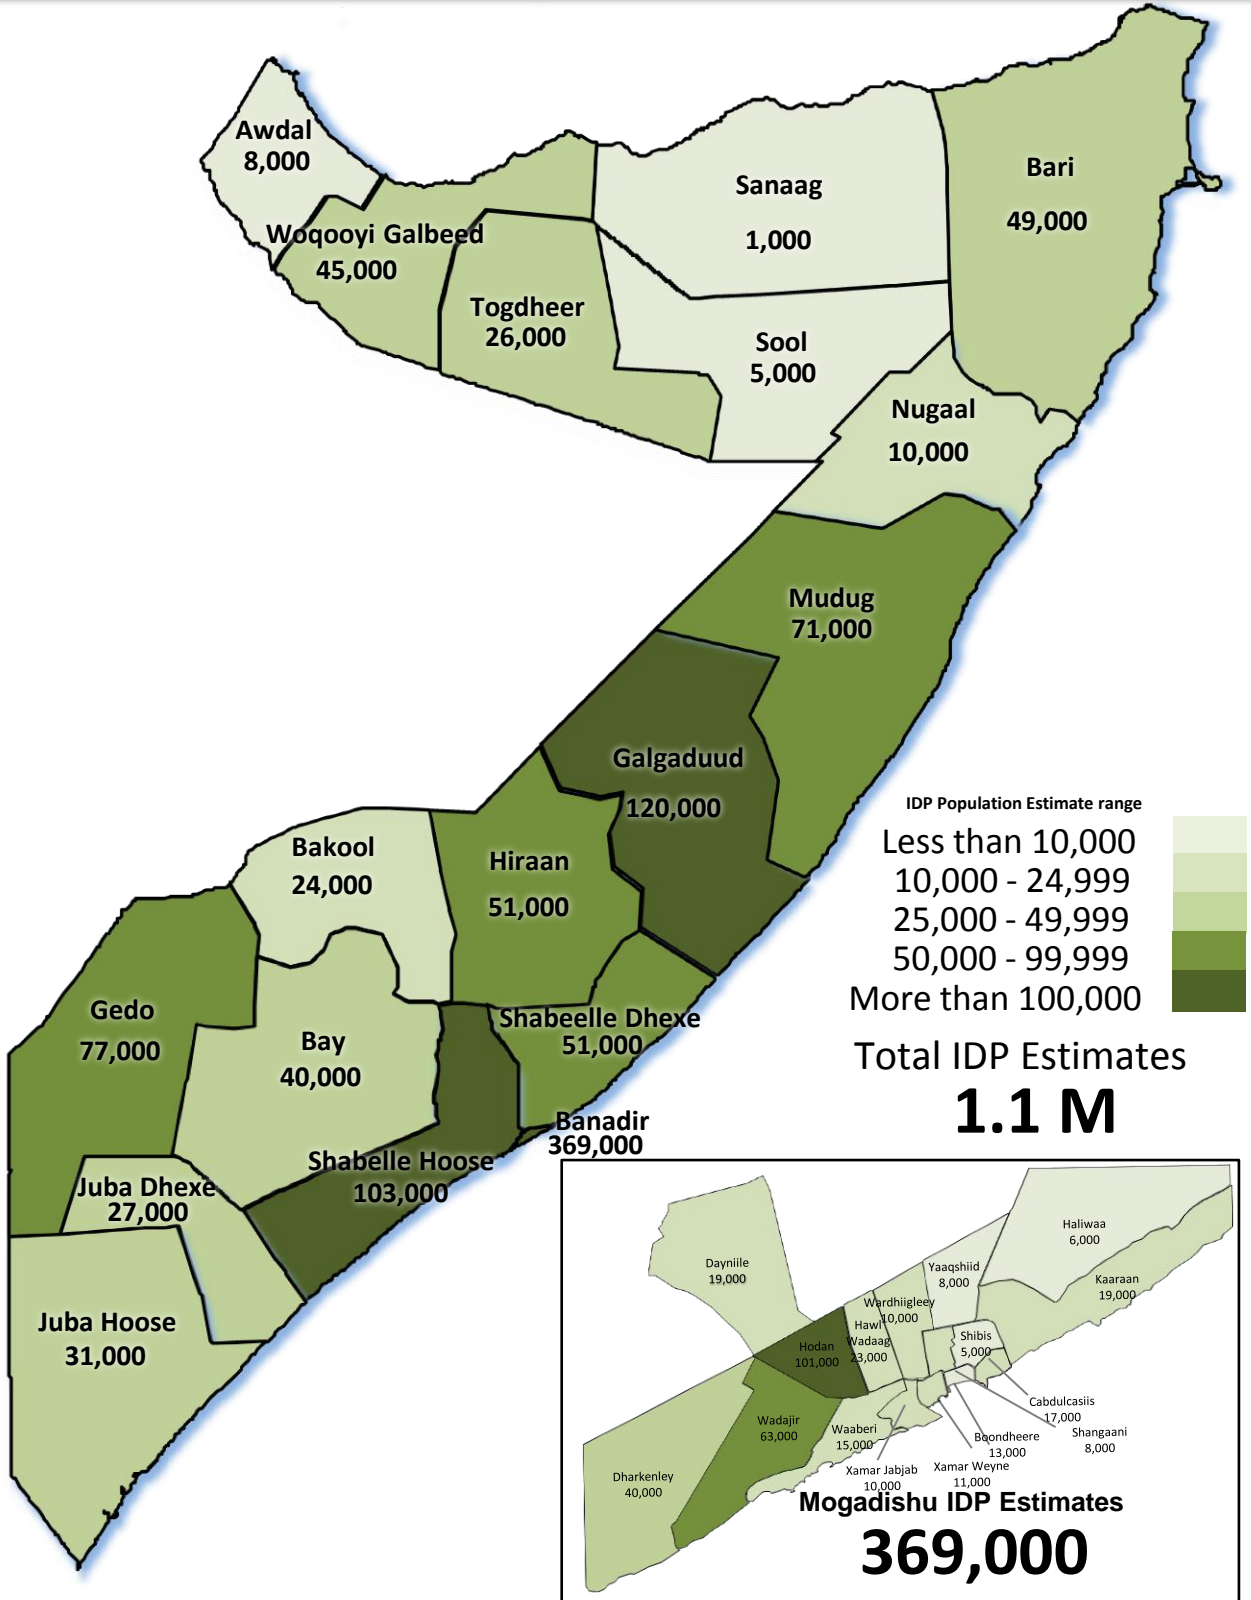

Total IDPs by Region

March - 2015

UNHCR Somalia
Nairobi, Kenya

Total IDP Estimates
1.1 M

Mogadishu IDP Estimates
369,000

Note, Estimates are rounded to the nearest thousandth.