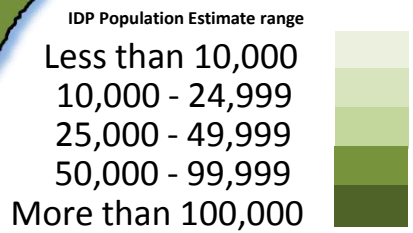

Total IDPs by Region

March - 2015

UNHCR Somalia
Nairobi, Kenya

Total IDP Estimates
1.1 M

Mogadishu IDP Estimates
369,000

Note, Estimates are rounded to the nearest thousandth.