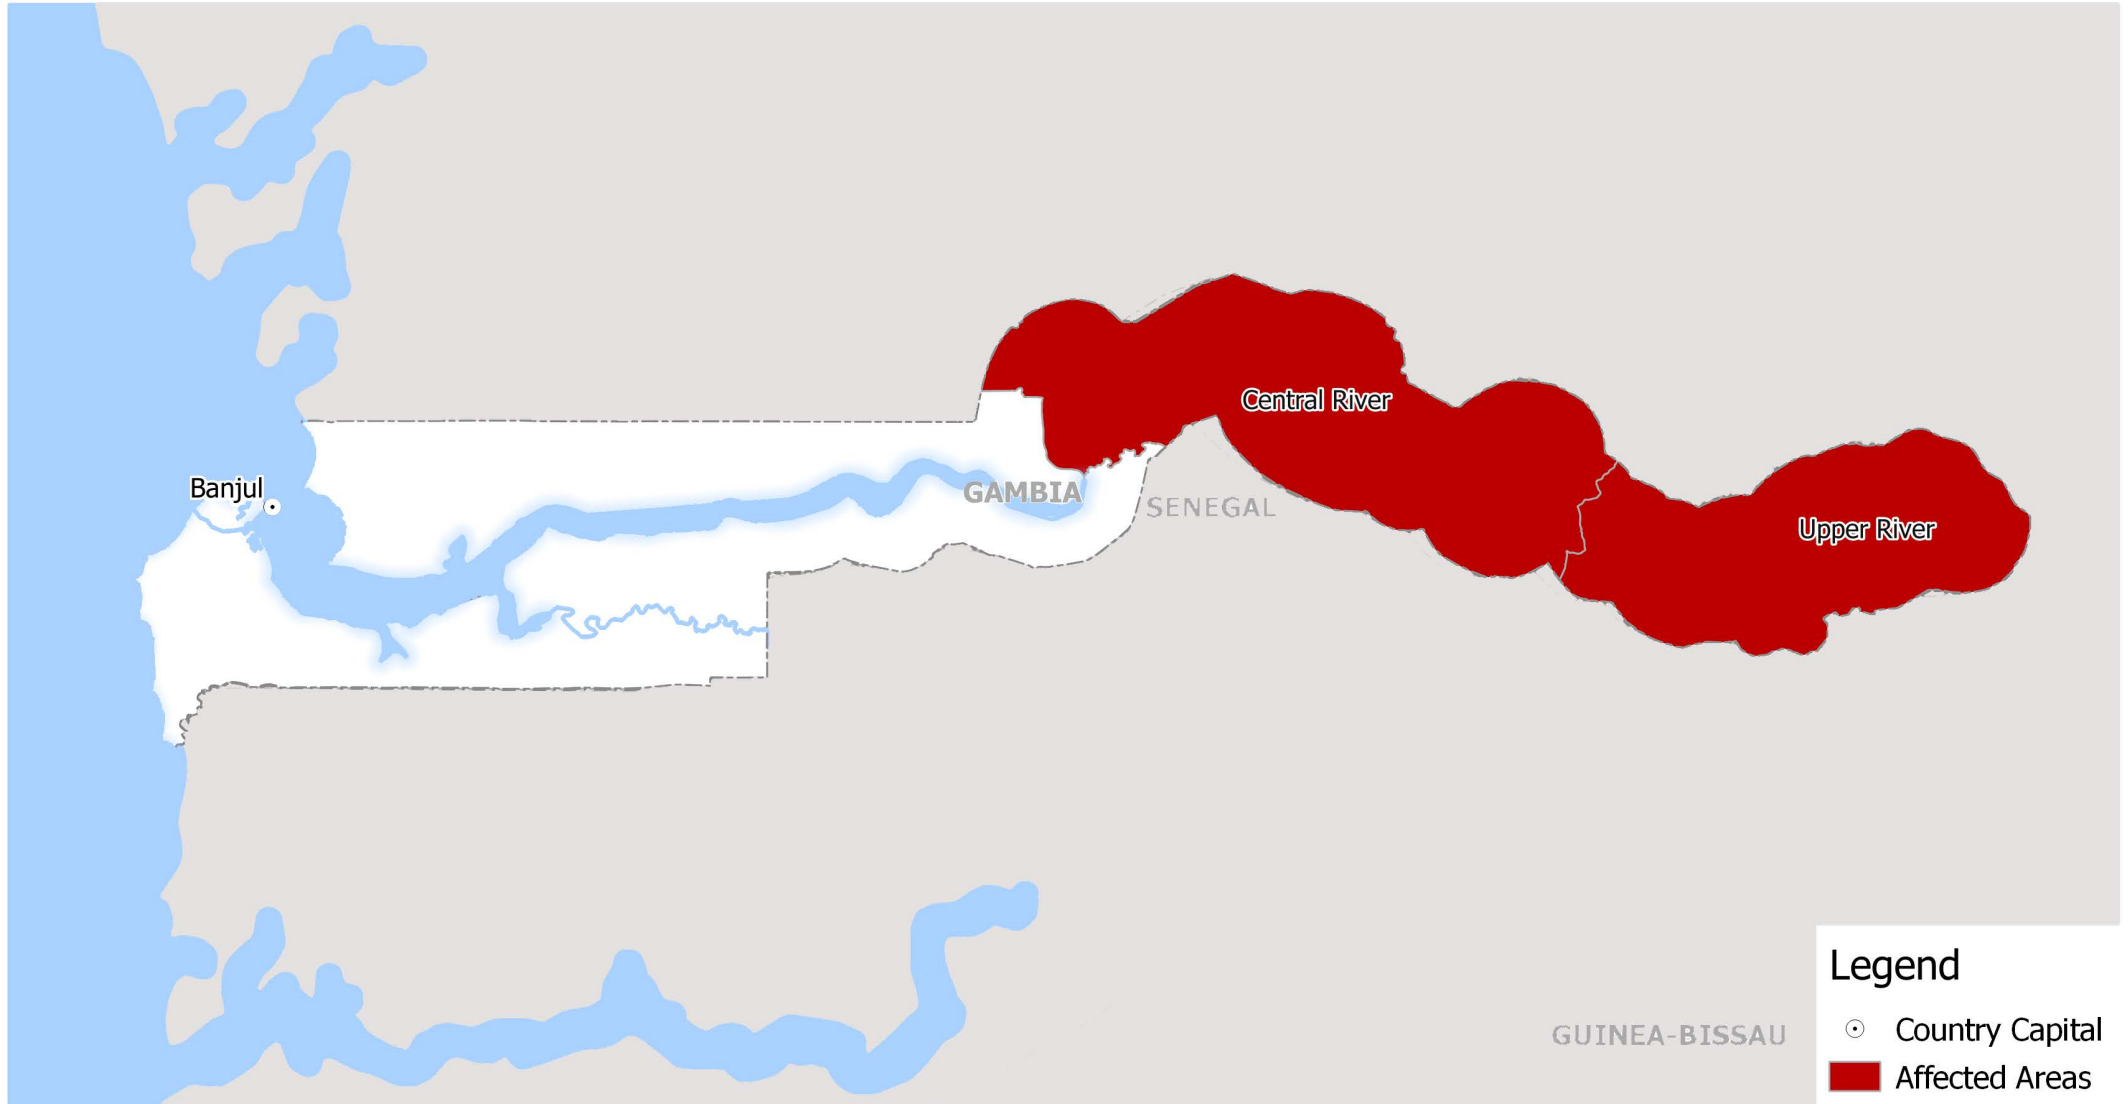

International Federation
of Red Cross and Red Crescent Societies

25 June 2019

Glide: VW-2019-000069-GMB

Gambia: Windstorm
Disaster Relief Emergency Fund

Legend

- Country Capital
- Affected Areas

The maps used do not imply the expression of any opinion on the part of the International Federation of Red Cross and Red Crescent Societies or National Societies concerning the legal status of a territory or of its authorities.

0 10 20 30 40 km