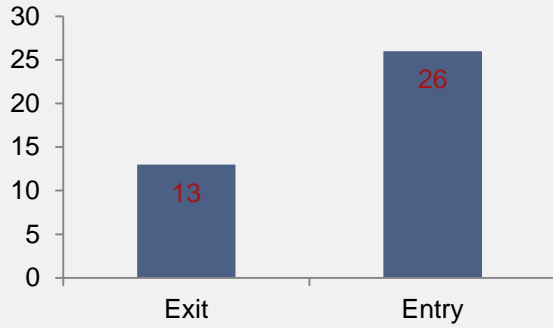

Type | IDP Settlement
 Location | X, South Sudan
 GPS | [N/S] // [E/W]

Bor Protection of Civilian (POC) ENTRY AND EXIT TRACKING Monthly April, 2019

OVERALL ENTRIES & EXITS (Individuals)

ENTRY TRACKING: AGE BREAKDOWN

ENTRY TRACKING: REASONS FOR ENTRY

REASON	INDIVIDUAL
Family re-unification	5
Education	7
Health	14

ENTRY TRACKING: AREA OF ORIGIN

ENTRY TRACKING: INTENDED LENGTH OF STAY

EXIT TRACKING: REASONS FOR LEAVING

REASON	INDIVIDUALS
Education	11
Health	2

EXIT TRACKING: LOCATION OF MOVEMENT

EXIT TRACKING: LENGTH OF STAY IN POC