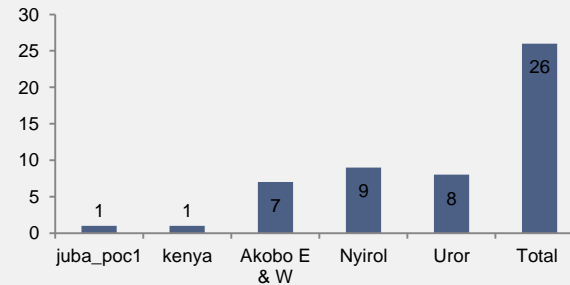

Type | IDP Settlement
 Location | X, South Sudan
 GPS | [N/S] // [E/W]

Bor Protection of Civilian (POC) ENTRY AND EXIT TRACKING Monthly April, 2019

OVERALL ENTRIES & EXITS (Individuals)

ENTRY TRACKING: AGE BREAKDOWN

ENTRY TRACKING: REASONS FOR ENTRY

REASON	INDIVIDUAL
Family re-unification	5
Education	7
Health	14

ENTRY TRACKING: AREA OF ORIGIN

ENTRY TRACKING: INTENDED LENGTH OF STAY

EXIT TRACKING: REASONS FOR LEAVING

REASON	INDIVIDUALS
Education	11
Health	2