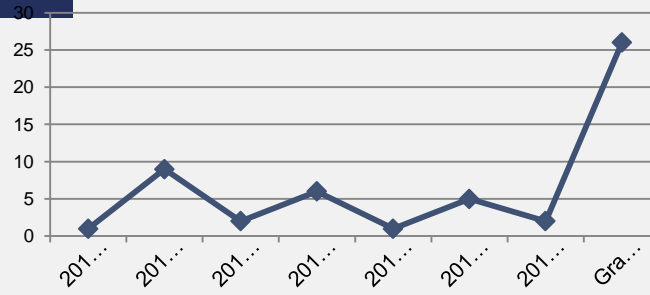

Type | IDP Settlement
 Location | X, South Sudan
 GPS | [N/S] // [E/W]

Bor Protection of Civilian (POC) ENTRY AND EXIT TRACKING Monthly April, 2019

OVERALL ENTRIES & EXITS (Individuals)

ENTRY TRACKING: AGE BREAKDOWN

ENTRY TRACKING: REASONS FOR ENTRY

REASON	INDIVIDUAL
Family re-unification	5
Education	7
Health	14

ENTRY TRACKING: AREA OF ORIGIN

ENTRY TRACKING: INTENDED LENGTH OF STAY

EXIT TRACKING: REASONS FOR LEAVING

REASON	INDIVIDUALS
Education	11
Health	2