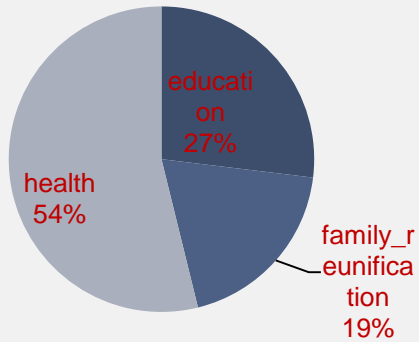

Type | IDP Settlement
 Location | X, South Sudan
 GPS | [N/S] // [E/W]

Bor Protection of Civilian (POC) ENTRY AND EXIT TRACKING Monthly April, 2019

OVERALL ENTRIES & EXITS (Individuals)

ENTRY TRACKING: AGE BREAKDOWN

ENTRY TRACKING: REASONS FOR ENTRY

REASON	INDIVIDUAL
Family re-unification	5
Education	7
Health	14

ENTRY TRACKING: AREA OF ORIGIN

ENTRY TRACKING: INTENDED LENGTH OF STAY

EXIT TRACKING: REASONS FOR LEAVING

REASON	INDIVIDUALS
Education	11
Health	2