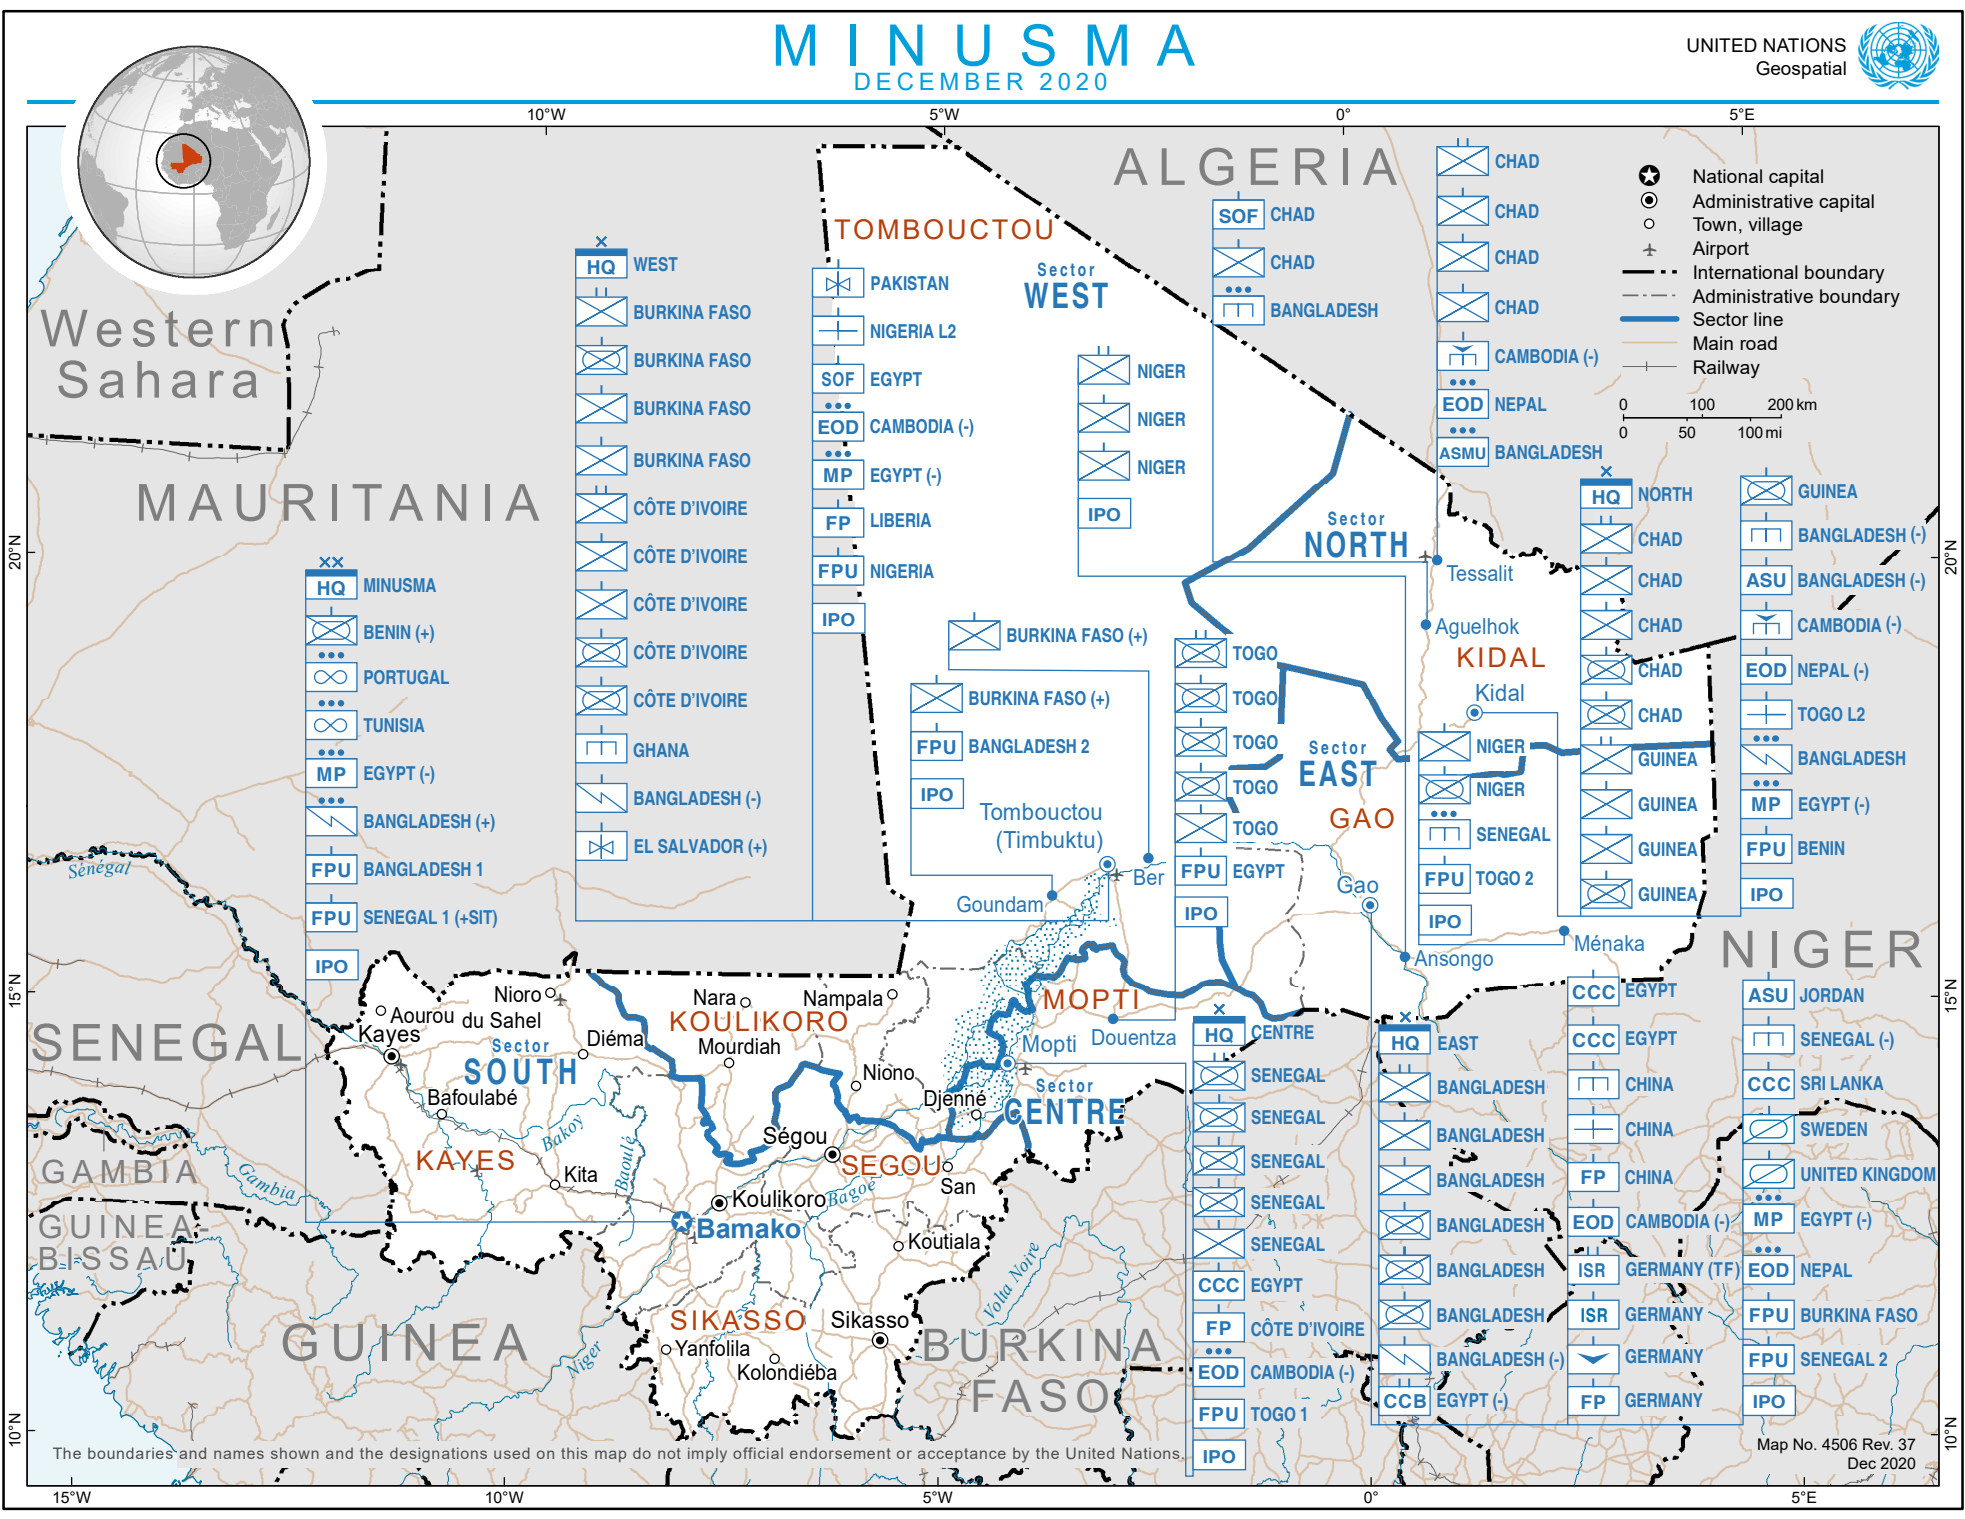

MINUSMA

DECEMBER 2020

Legend

- National capital
- Administrative capital
- Town, village
- Airport
- International boundary
- Administrative boundary
- Sector line
- Main road
- Railway

0 100 200 km
0 50 100 mi