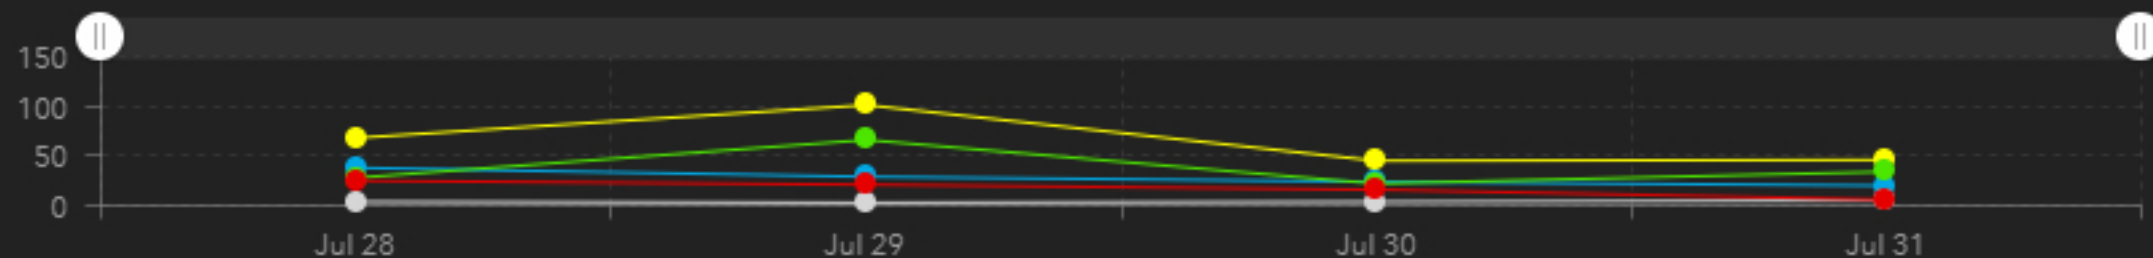

## Locust Core

### Data:

- Swarm
- Band
- Adult
- Hopper
- ControlREV

Adult	Hopper
<b>111</b>	<b>150</b>
Band	Swarm
<b>16</b>	<b>68</b>

## Control Operations

**260**

Last 3 Days

Last Week

Last Month

Last 3 Months

Locust Historic - Time Enabled