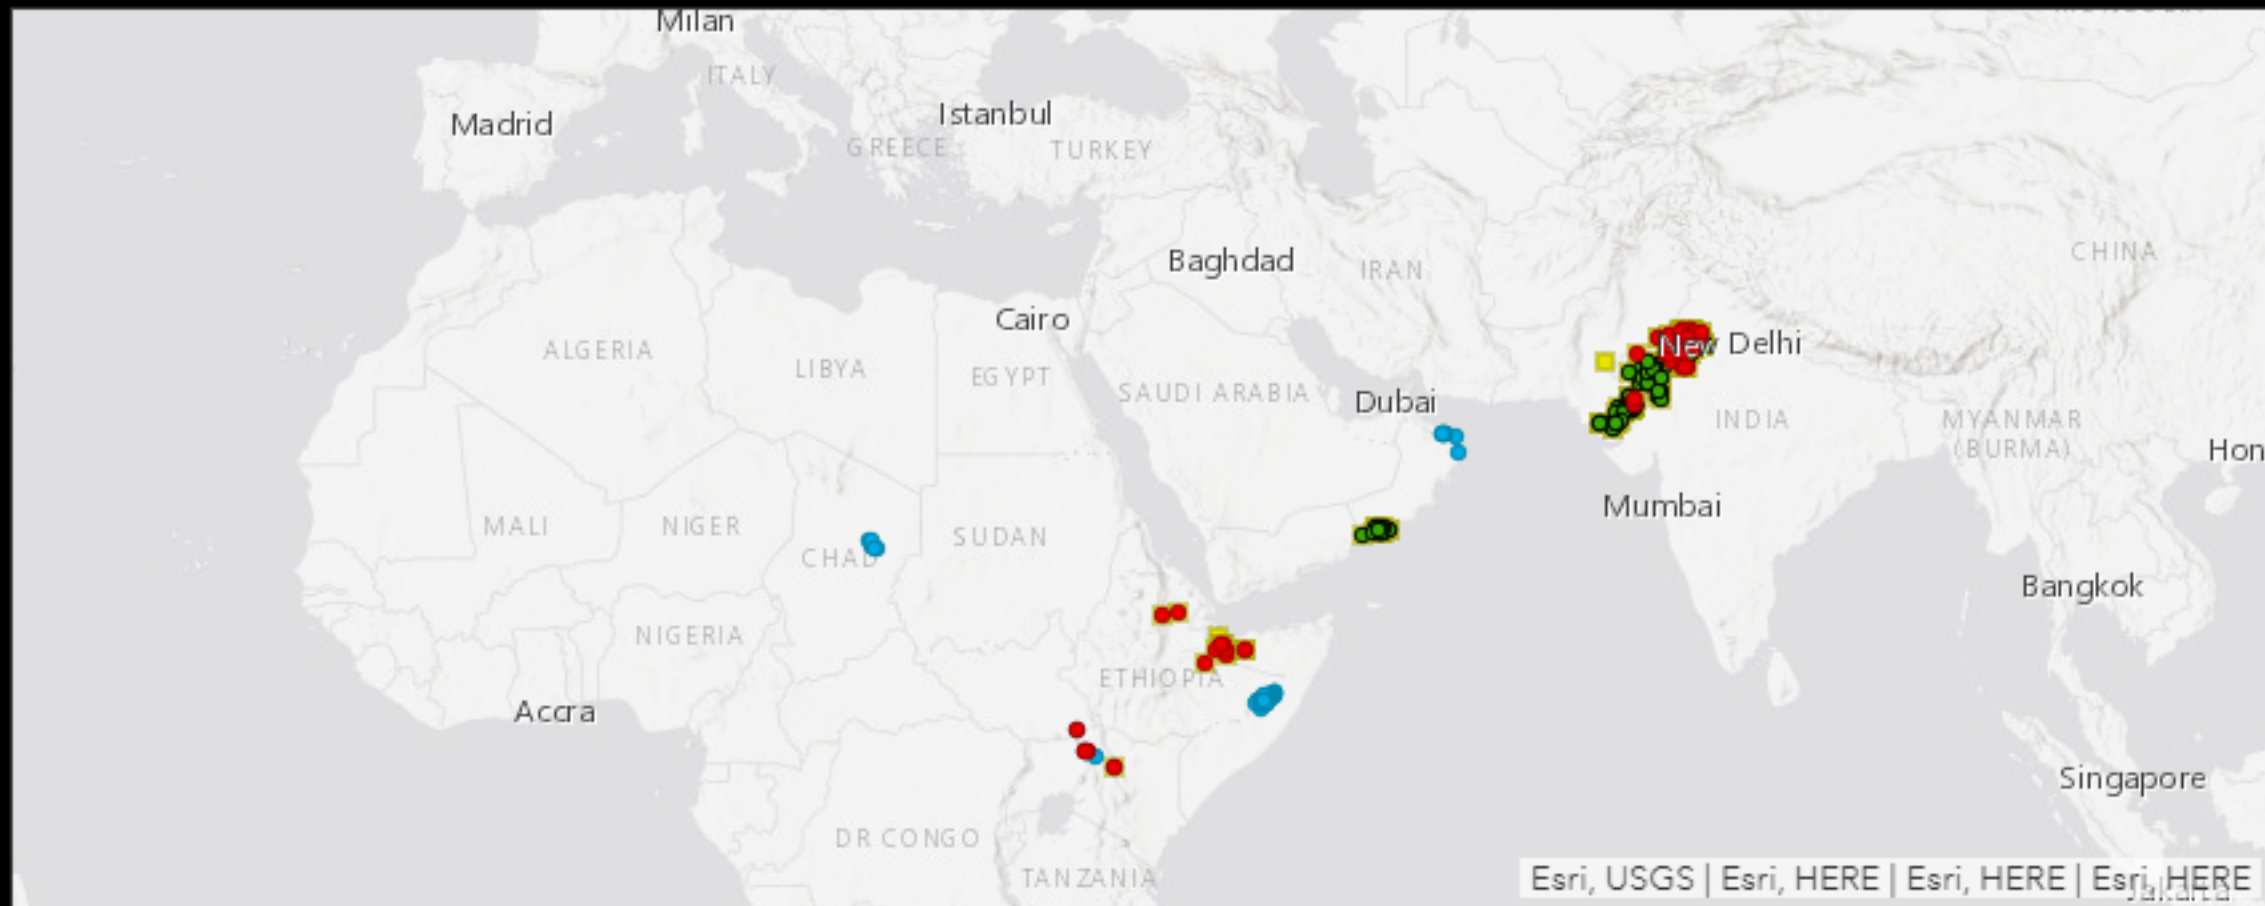

Desert Locust

All Types

All Countries

Date:

8/7/2020

Locust Core

Data:

- Swarm
- Band
- Adult
- Hopper
- ControlREV

Adult	Hopper
111	150
Band	Swarm
16	68

Observations over Time