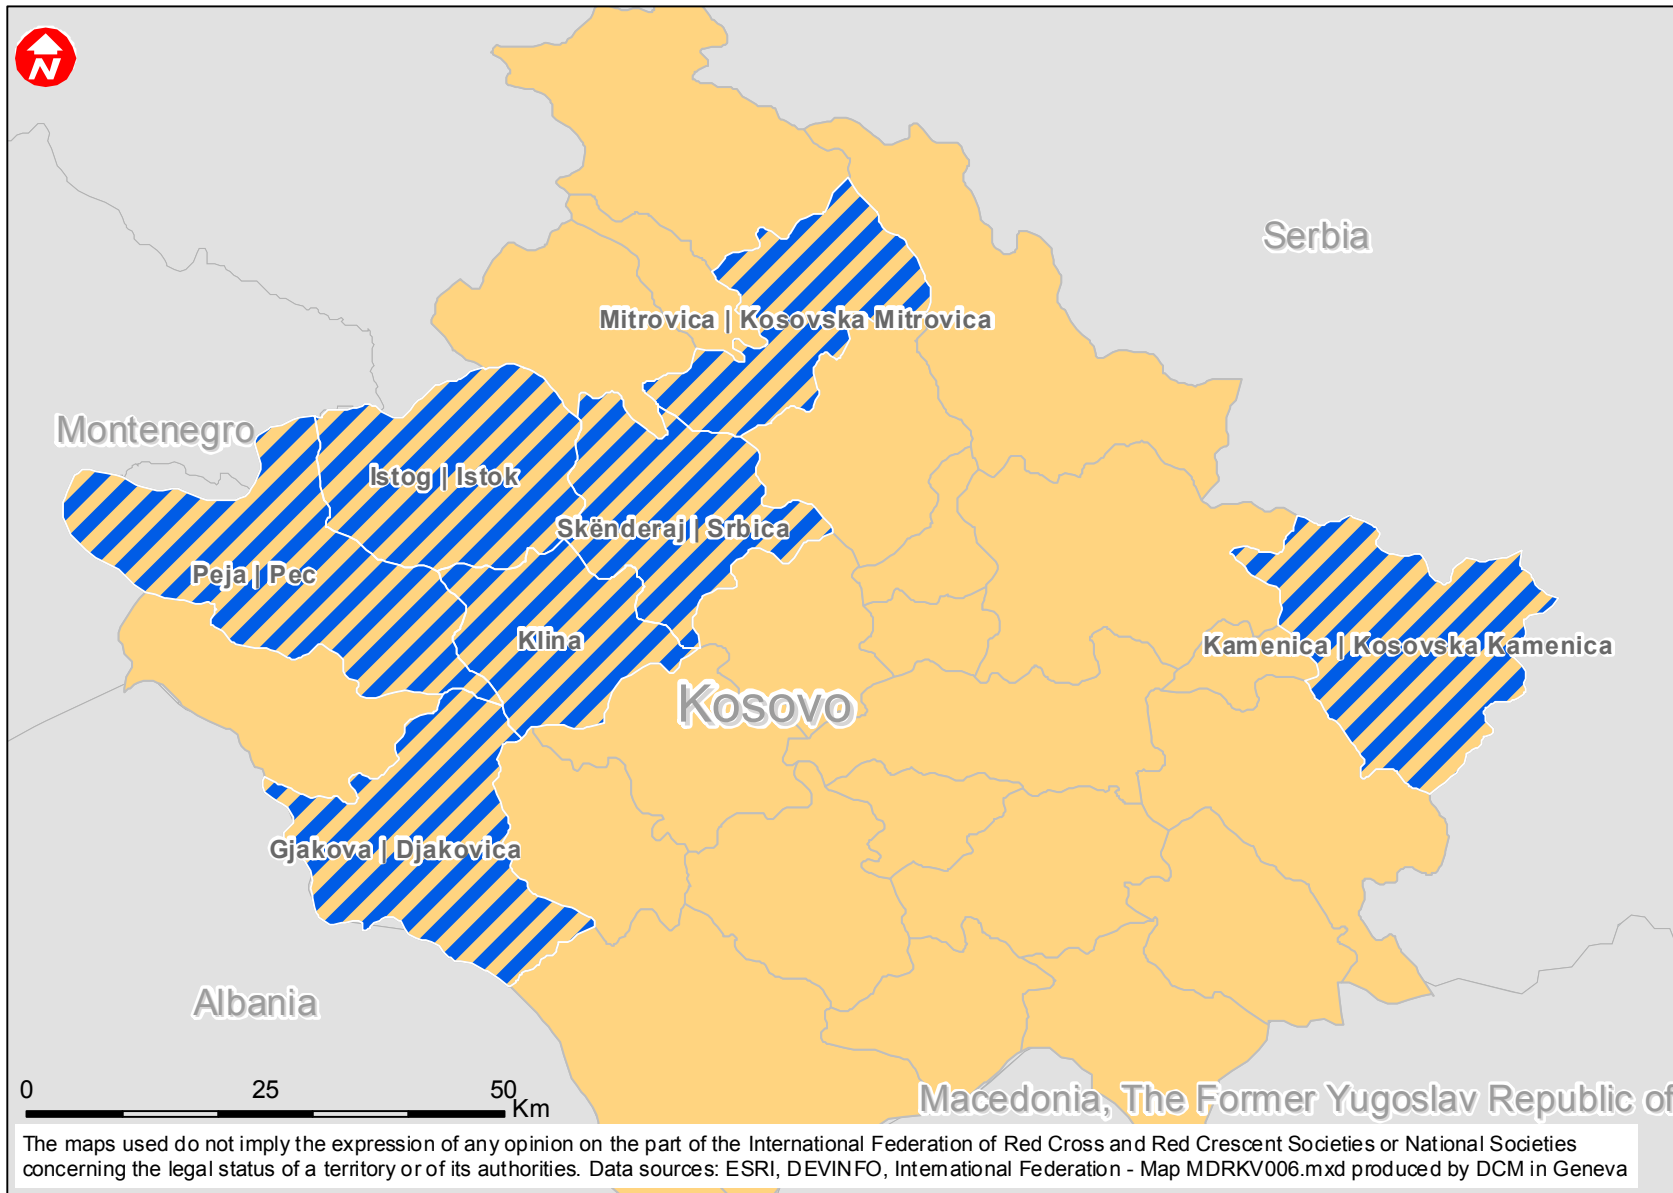

Kosovo: Flash floods

 Affected municipalities

The maps used do not imply the expression of any opinion on the part of the International Federation of Red Cross and Red Crescent Societies or National Societies concerning the legal status of a territory or of its authorities. Data sources: ESRI, DEVINFO, International Federation - Map MDRKV006.mxd produced by DCM in Geneva