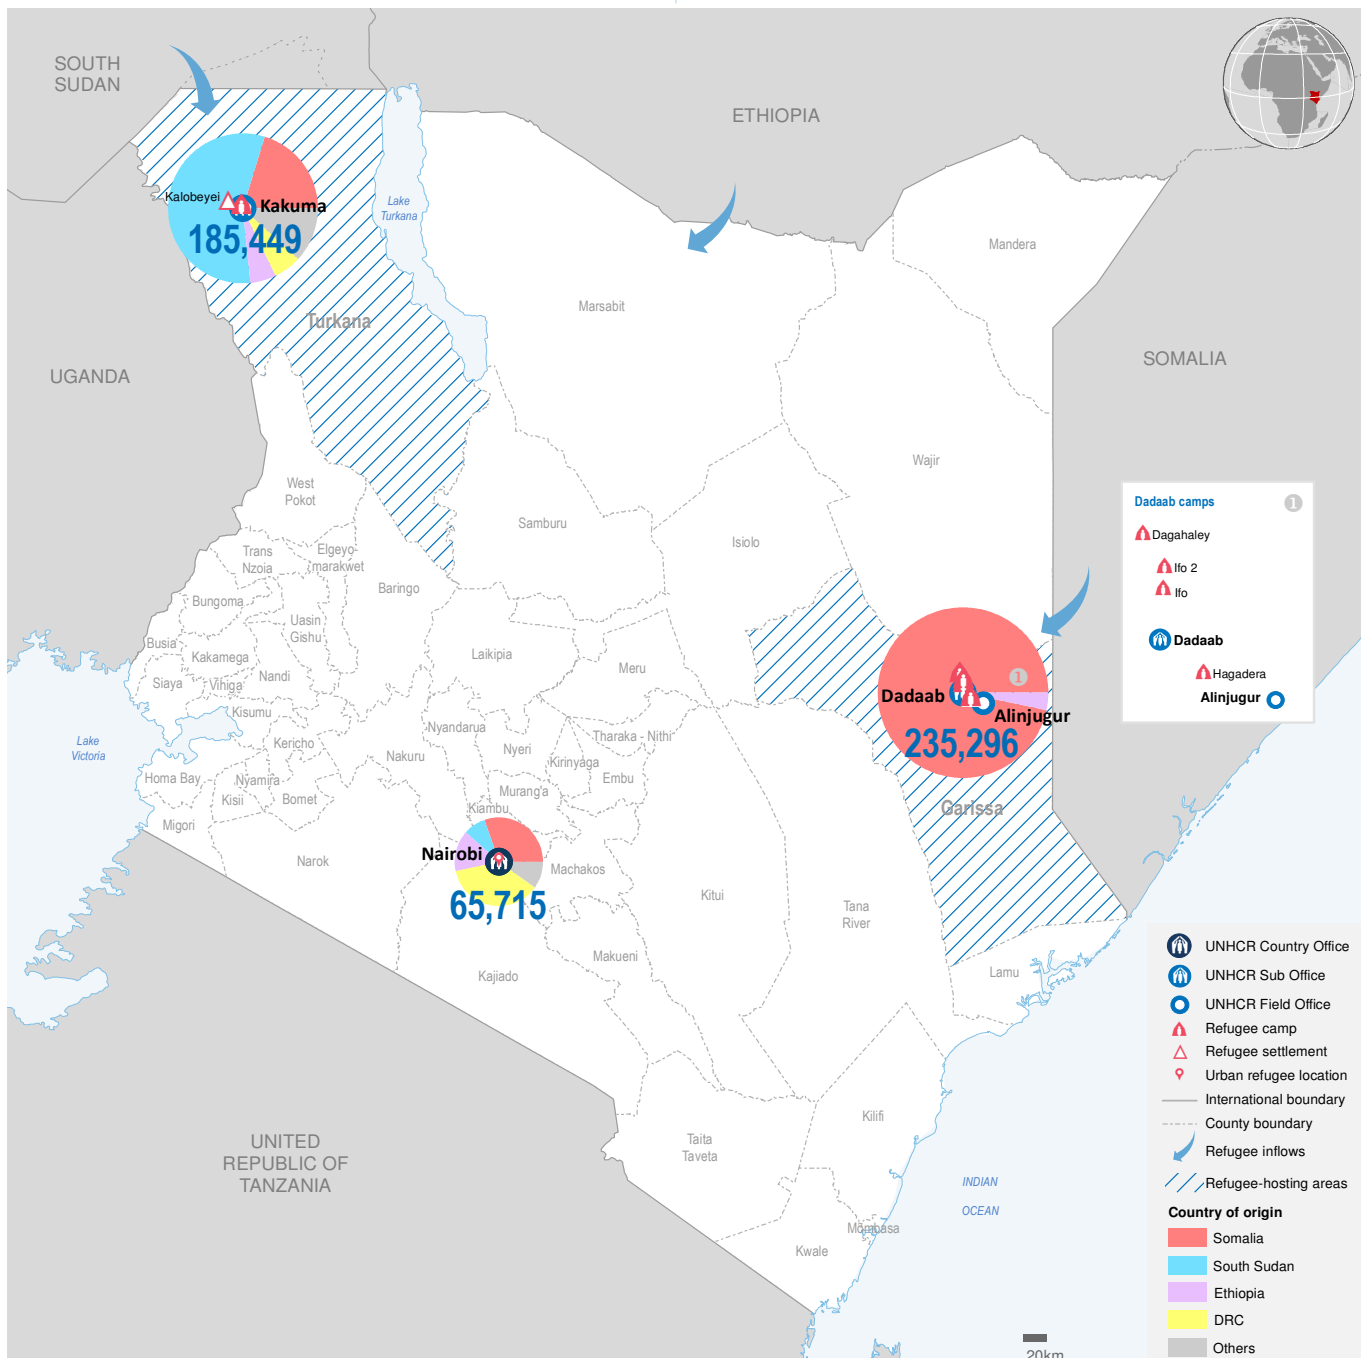

The boundaries and names shown and the designations used on this map do not imply official endorsement or acceptance by the United Nations.

Sources: UNHCR Kenya. Statistics based on UNHCR's Refugee Registration System, proGres Author: UNHCR Kenya - Data Management Unit Nairobi Feedback: kennaodm@unhcr.org