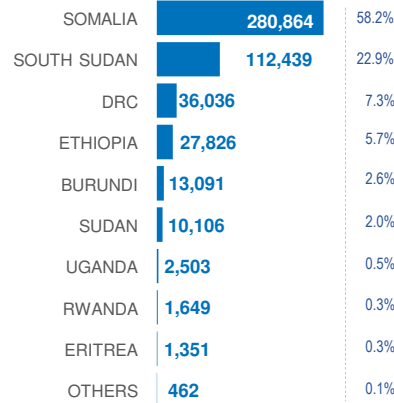

# 486,460

REGISTERED REFUGEES AND ASYLUM-SEEKERS

### HOST LOCATIONS

**87%**  
Living in camps

**13%**  
Living in urban areas

### COUNTRIES OF ORIGIN