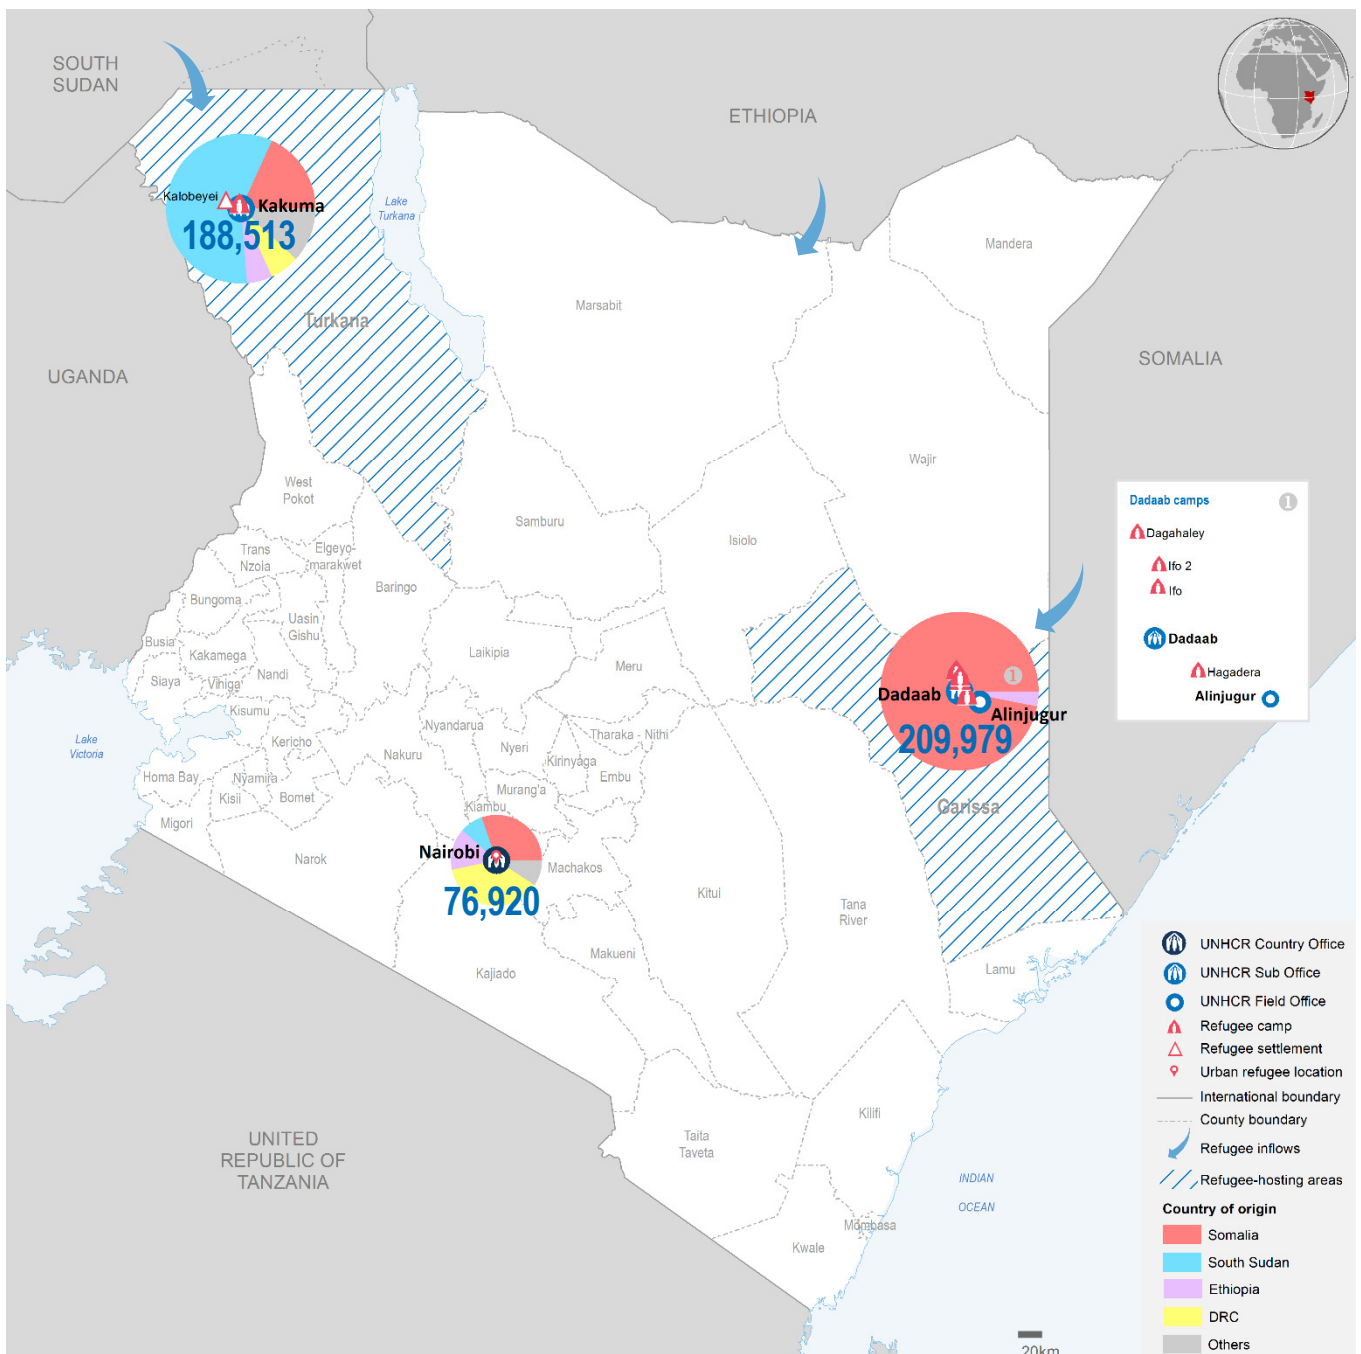

KENYA

Registered refugees and asylum-seekers

as of 1 January 2019

475,412

REGISTERED REFUGEES AND ASYLUM-SEEKERS

HOST LOCATIONS

84%
Living in camps

16%
Living in urban areas

COUNTRIES OF ORIGIN

DEMOGRAPHICS

age and gender

LEGAL STATUS

The boundaries and names shown and the designations used on this map do not imply official endorsement or acceptance by the United Nations.

Sources: UNHCR Kenya. Statistics based on UNHCR's Refugee Registration System, *proGres* Author: UNHCR Kenya - Data Management Unit Nairobi Feedback: kennaodm@unhcr.org