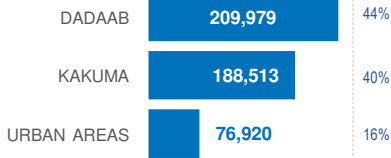

KENYA

Registered refugees and asylum-seekers

as of 1 January 2019

475,412

REGISTERED REFUGEES AND ASYLUM-SEEKERS

HOST LOCATIONS

84%
Living in camps

16%
Living in urban areas