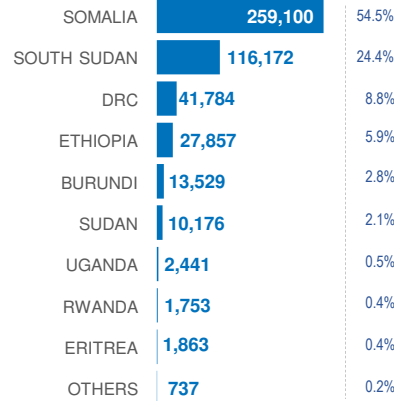

KENYA

Registered refugees and asylum-seekers

as of 1 January 2019

475,412

REGISTERED REFUGEES AND ASYLUM-SEEKERS

HOST LOCATIONS

84%
Living in camps

16%
Living in urban areas

COUNTRIES OF ORIGIN

DEMOGRAPHICS

age and gender

LEGAL STATUS

The boundaries and names shown and the designations used on this map do not imply official endorsement or acceptance by the United Nations.

Sources: UNHCR Kenya. Statistics based on UNHCR's Refugee Registration System, *proGres* Author: UNHCR Kenya - Data Management Unit Nairobi Feedback: kennaodm@unhcr.org