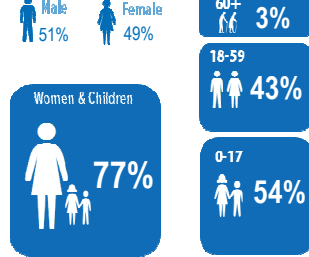

KENYA

Registered refugees and asylum-seekers

as of 1 January 2019

475,412

REGISTERED REFUGEES AND ASYLUM-SEEKERS

HOST LOCATIONS

84%
Living in camps

16%
Living in urban areas

COUNTRIES OF ORIGIN

DEMOGRAPHICS

age and gender

LEGAL STATUS

The boundaries and names shown and the designations used on this map do not imply official endorsement or acceptance by the United Nations.

Sources: UNHCR Kenya. Statistics based on UNHCR's Refugee Registration System, *proGres* Author: UNHCR Kenya - Data Management Unit Nairobi Feedback: kennaodm@unhcr.org