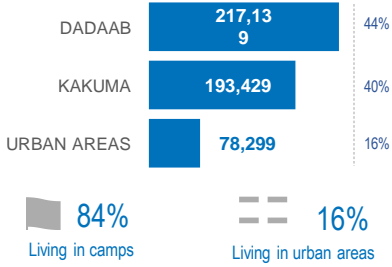

KENYA

Registered refugees and asylum-seekers

as of 30 November 2019

488,867

REGISTERED REFUGEES AND ASYLUM-SEEKERS

HOST LOCATIONS

COUNTRIES OF ORIGIN

DEMOGRAPHICS