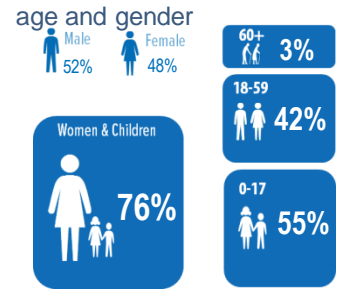

KENYA

Registered refugees and asylum-seekers

as of 30 November 2019

488,867

REGISTERED REFUGEES AND ASYLUM-SEEKERS

HOST LOCATIONS

COUNTRIES OF ORIGIN

DEMOGRAPHICS