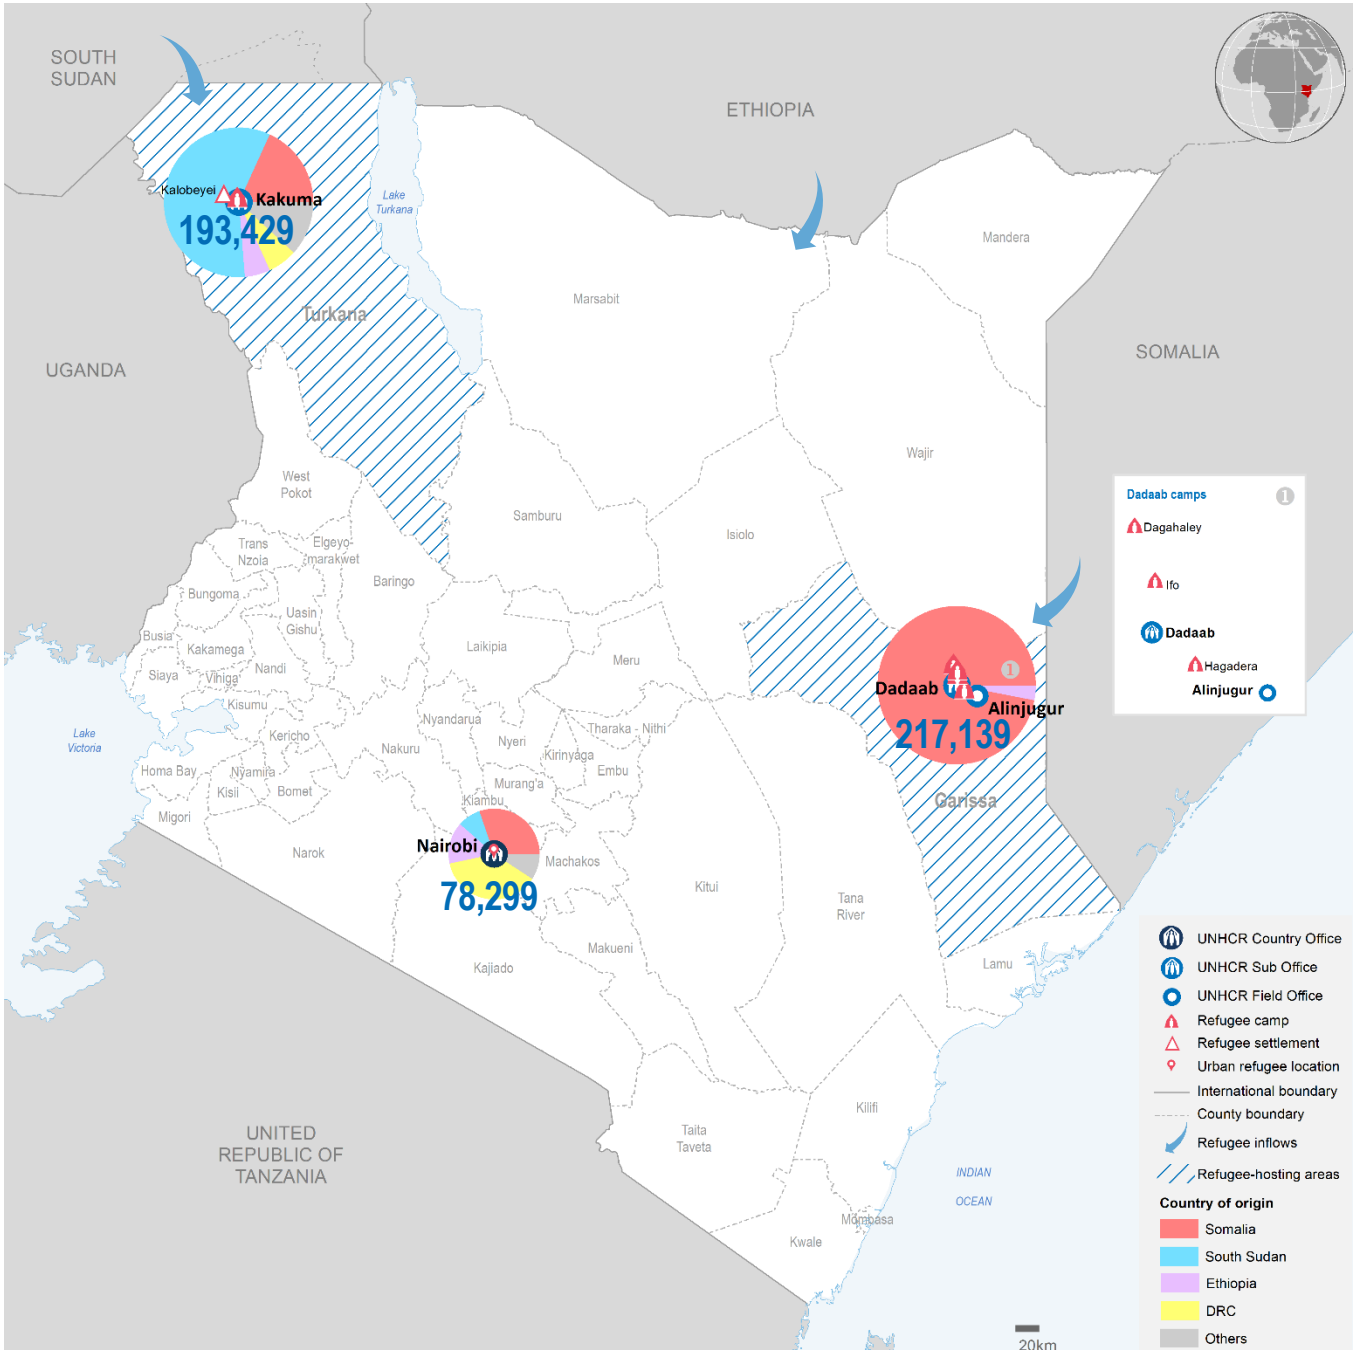

KENYA

Registered refugees and asylum-seekers

as of 30 November 2019

488,867

REGISTERED REFUGEES AND ASYLUM-SEEKERS

HOST LOCATIONS

COUNTRIES OF ORIGIN

DEMOGRAPHICS

LEGAL STATUS

The boundaries and names shown and the designations used on this map do not imply official endorsement or acceptance by the United Nations.

Sources: UNHCR Kenya. Statistics based on UNHCR's Refugee Registration System, *proGres* Author: UNHCR Kenya - Data Management Unit Nairobi Feedback: kennaadm@unhcr.org