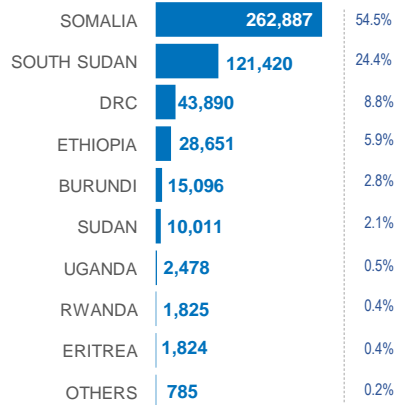

KENYA

Registered refugees and asylum-seekers

as of 30 November 2019

488,867

REGISTERED REFUGEES AND ASYLUM-SEEKERS

HOST LOCATIONS

COUNTRIES OF ORIGIN

DEMOGRAPHICS