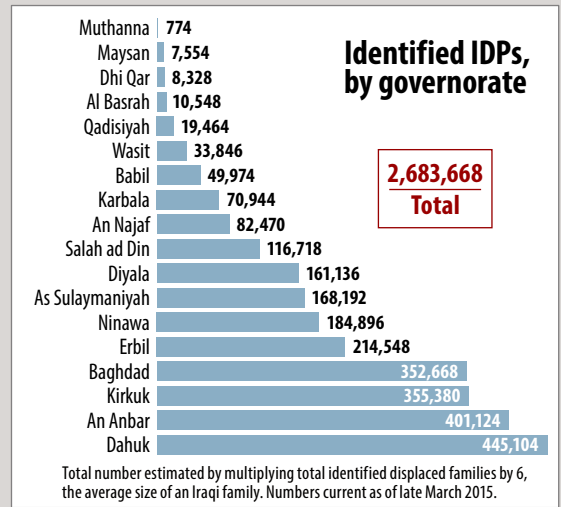

# Iraq: Population Displacement

**Iraqi IDP Sites as of March 31, 2015**

- 25 open camps
- 11 camps under development
- 25 collective centers
- 9 informal sites

Sites are displayed only when data provides known coordinates. Additional data not displayed includes three collective centers in Al Anbar; two informal camps in As Sulaymaniyah; and one IDP camp under development in An Najaf, As Sulaymaniyah, Babil, Karbala, and Ninawa.