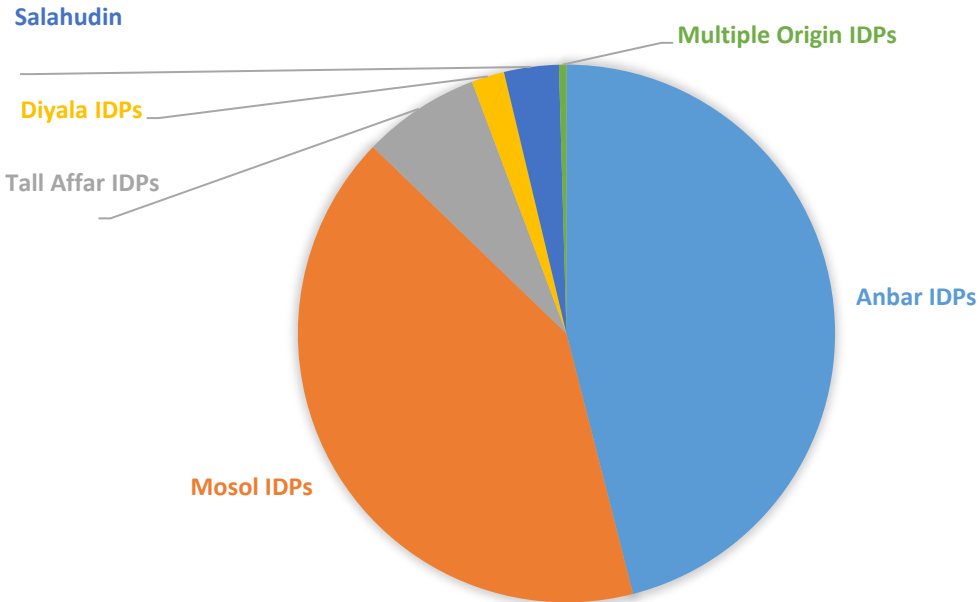

Iraq New IDPs Summary by Province - 25 June 2014

Province of destination	Anbar IDPs *	Mosol IDPs **	Tall Affar IDPs **	Diyala IDPs **	Salahudin IDPs **	Multiple Origin IDPs **	Total
Unknown/Other	36	113,356			37,924		151,316
Muthana	6					168	174
Thiqr	84					144	228
Basra	102					162	264
Missan	60					246	306
Diyala	600						600
Babil	1,356						1,356
Najaf	1,098					330	1,428
Kerbala	3,432						3,432
Qadissiya	138					4,392	4,530
Kirkuk	9,000	3,924			2,076		15,000
Sulaymaniyah	6,864			19,500			26,364
Salahudin	28,638						28,638
Baghdad	46,848						46,848
Erbil	30,654	100,000		4,500			135,154
Ninewa	1,362	82,720	56,000				140,082
Dahuk	2,370	200,000	30,000				232,370
Anbar	426,000						426,000
Total	558,648	500,000	86,000	24,000	40,000	5,442	1,214,090

* Ministry of Migration and Displacement Iraq

** Humanitarian situation reports produced by ICODHA

IRAQ NEW IDPS DISTRIBUTION BY DESTINATION (PROVINCE)

25 JUNE 2014

IRAQ NEW IDPS BY ORIGIN (PROVINCE) 25 JUNE 2014

Iraq New IDPs Summary by Destination (Province) 25 June 2014

Provinces Hosting 20,00 or more IDPs 25 June 2014