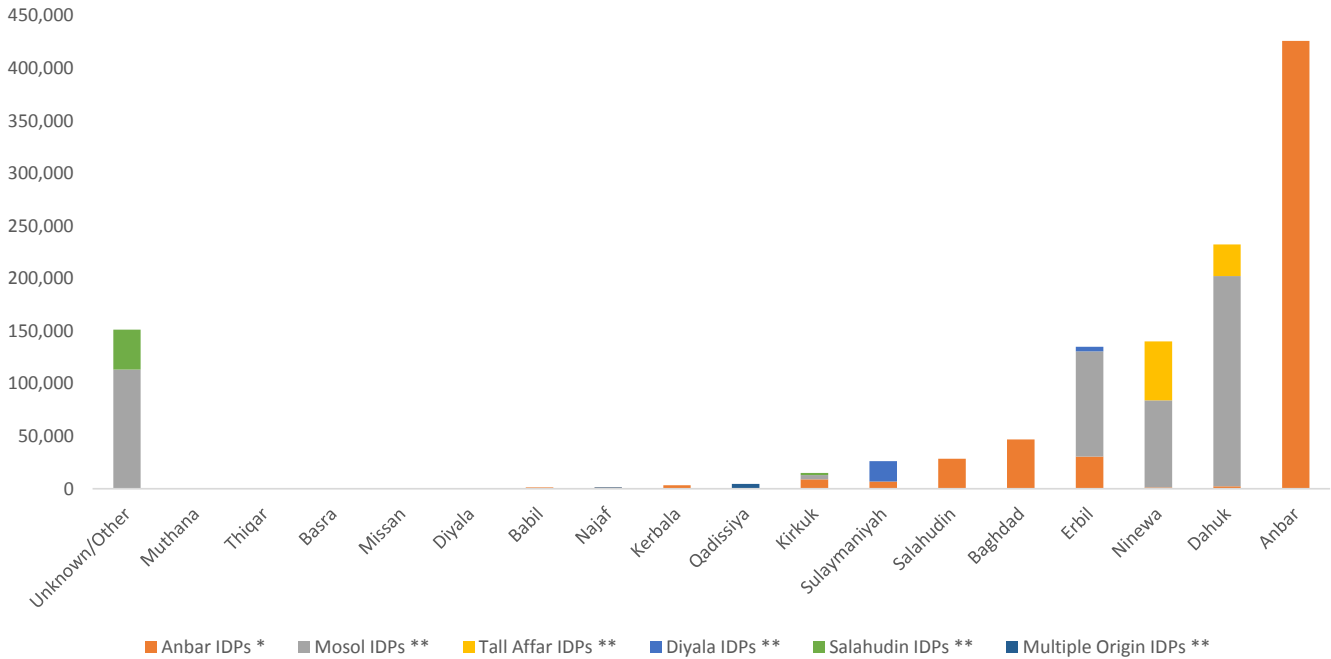

Iraq New IDPs Summary by Province - 25 June 2014

Province of destination	Anbar IDPs *	Mosol IDPs **	Tall Affar IDPs **	Diyala IDPs **	Salahudin IDPs **	Multiple Origin IDPs **	Total
Unknown/Other	36	113,356			37,924		151,316
Muthana	6					168	174
Thiqr	84					144	228
Basra	102					162	264
Missan	60					246	306
Diyala	600						600
Babil	1,356						1,356
Najaf	1,098					330	1,428
Kerbala	3,432						3,432
Qadissiya	138					4,392	4,530
Kirkuk	9,000	3,924			2,076		15,000
Sulaymaniyah	6,864			19,500			26,364
Salahudin	28,638						28,638
Baghdad	46,848						46,848
Erbil	30,654	100,000		4,500			135,154
Ninewa	1,362	82,720	56,000				140,082
Dahuk	2,370	200,000	30,000				232,370
Anbar	426,000						426,000
Total	558,648	500,000	86,000	24,000	40,000	5,442	1,214,090

* Ministry of Migration and Displacement Iraq

** Humanitarian situation reports produced by ICODHA

IRAQ NEW IDPS DISTRIBUTION BY DESTINATION (PROVINCE)

25 JUNE 2014

IRAQ NEW IDPS BY ORIGIN (PROVINCE) 25 JUNE 2014

Iraq New IDPs Summary by Destination (Province) 25 June 2014

Provinces Hosting 20,00 or more IDPs 25 June 2014