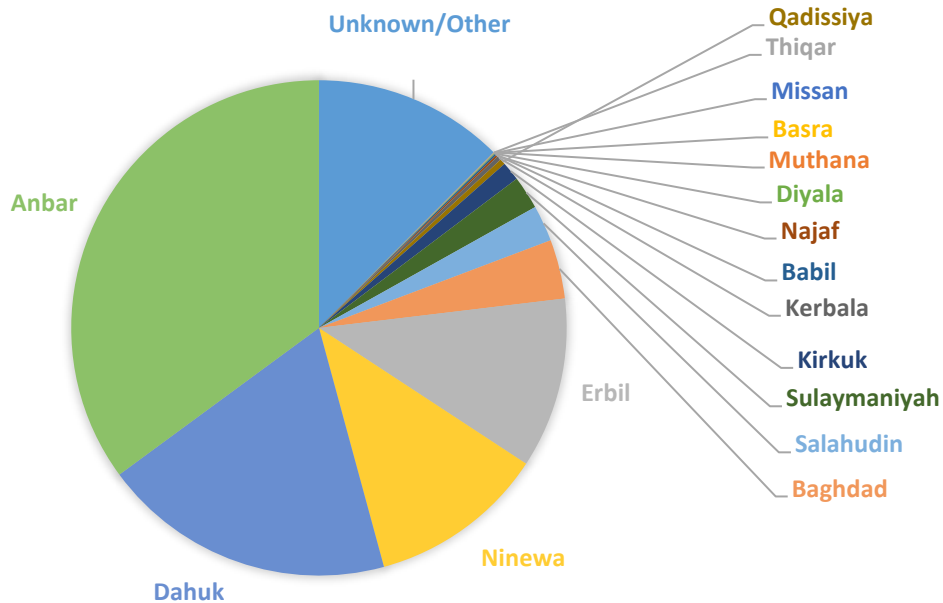

Iraq New IDPs Summary by Province - 25 June 2014

Province of destination	Anbar IDPs *	Mosol IDPs **	Tall Affar IDPs **	Diyala IDPs **	Salahudin IDPs **	Multiple Origin IDPs **	Total
Unknown/Other	36	113,356			37,924		151,316
Muthana	6					168	174
Thiqr	84					144	228
Basra	102					162	264
Missan	60					246	306
Diyala	600						600
Babil	1,356						1,356
Najaf	1,098					330	1,428
Kerbala	3,432						3,432
Qadissiya	138					4,392	4,530
Kirkuk	9,000	3,924			2,076		15,000
Sulaymaniyah	6,864			19,500			26,364
Salahudin	28,638						28,638
Baghdad	46,848						46,848
Erbil	30,654	100,000		4,500			135,154
Ninewa	1,362	82,720	56,000				140,082
Dahuk	2,370	200,000	30,000				232,370
Anbar	426,000						426,000
Total	558,648	500,000	86,000	24,000	40,000	5,442	1,214,090

* Ministry of Migration and Displacement Iraq

** Humanitarian situation reports produced by ICODHA

IRAQ NEW IDPS DISTRIBUTION BY DESTINATION (PROVINCE)

25 JUNE 2014

IRAQ NEW IDPS BY ORIGIN (PROVINCE) 25 JUNE 2014

Iraq New IDPs Summary by Destination (Province) 25 June 2014

Provinces Hosting 20,00 or more IDPs 25 June 2014