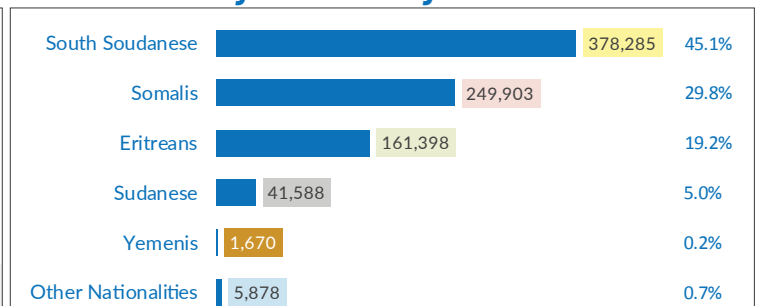

ETHIOPIA

Refugees and Asylum-seekers

as of 31 May 2017

Age/Gender breakdown

Breakdown by nationality

New arrivals trends by location | 2017

Arrivals | 12 months trends