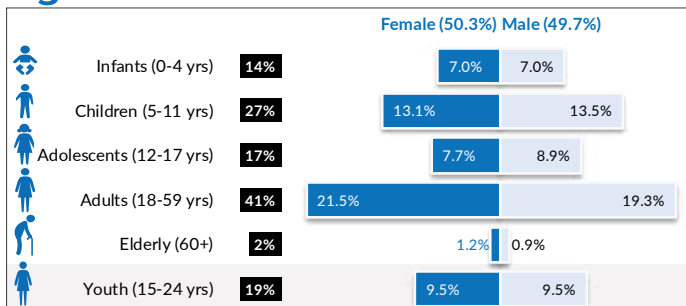

ETHIOPIA

Refugees and Asylum-seekers

as of 31 May 2017

Age/Gender breakdown

Breakdown by nationality

New arrivals trends by location | 2017

Arrivals | 12 months trends