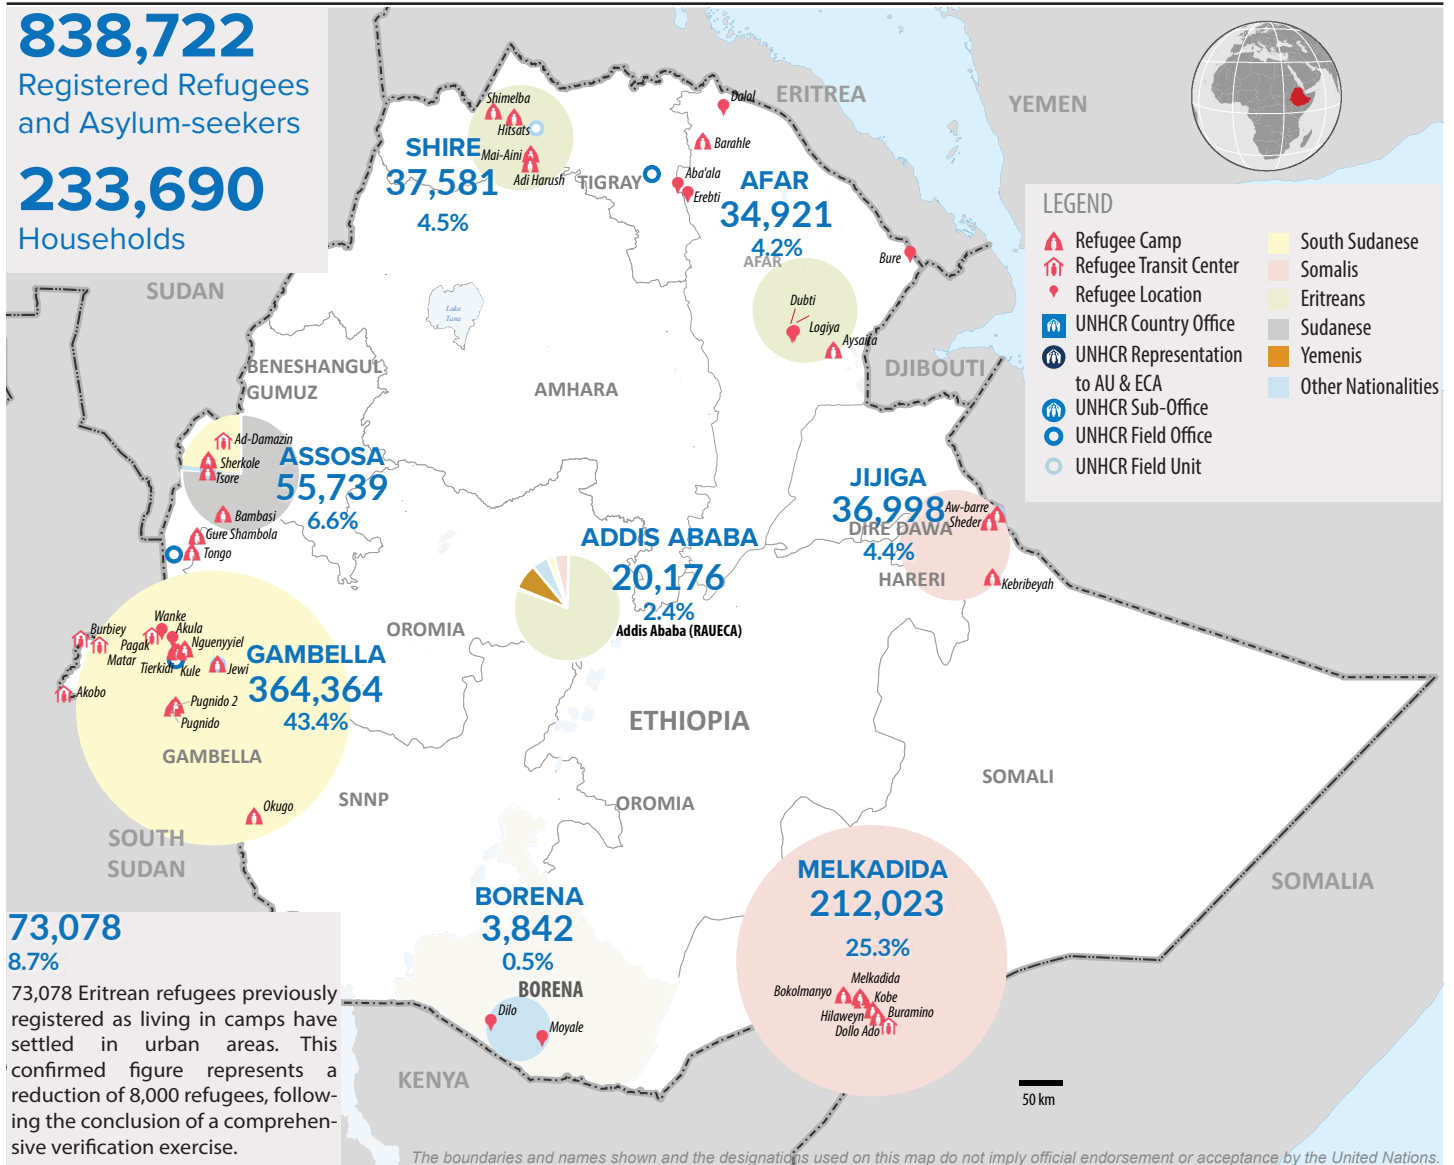

ETHIOPIA

Refugees and Asylum-seekers

as of 31 May 2017

Age/Gender breakdown

Breakdown by nationality

New arrivals trends by location | 2017

Arrivals | 12 months trends