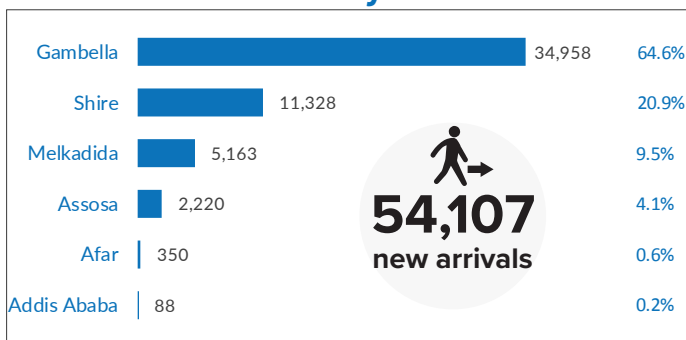

ETHIOPIA

Refugees and Asylum-seekers

as of 31 May 2017

Age/Gender breakdown

Breakdown by nationality

New arrivals trends by location | 2017

Arrivals | 12 months trends