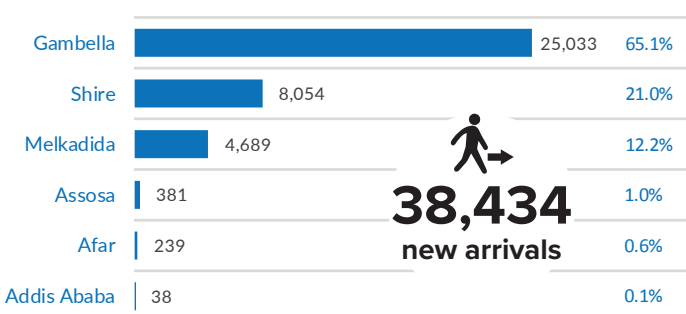

ETHIOPIA

Refugees and Asylum-seekers

as of 31 March 2017

Age/Gender breakdown

Breakdown by nationality

New arrivals trends by location | 2017

New arrivals | 12 months trends