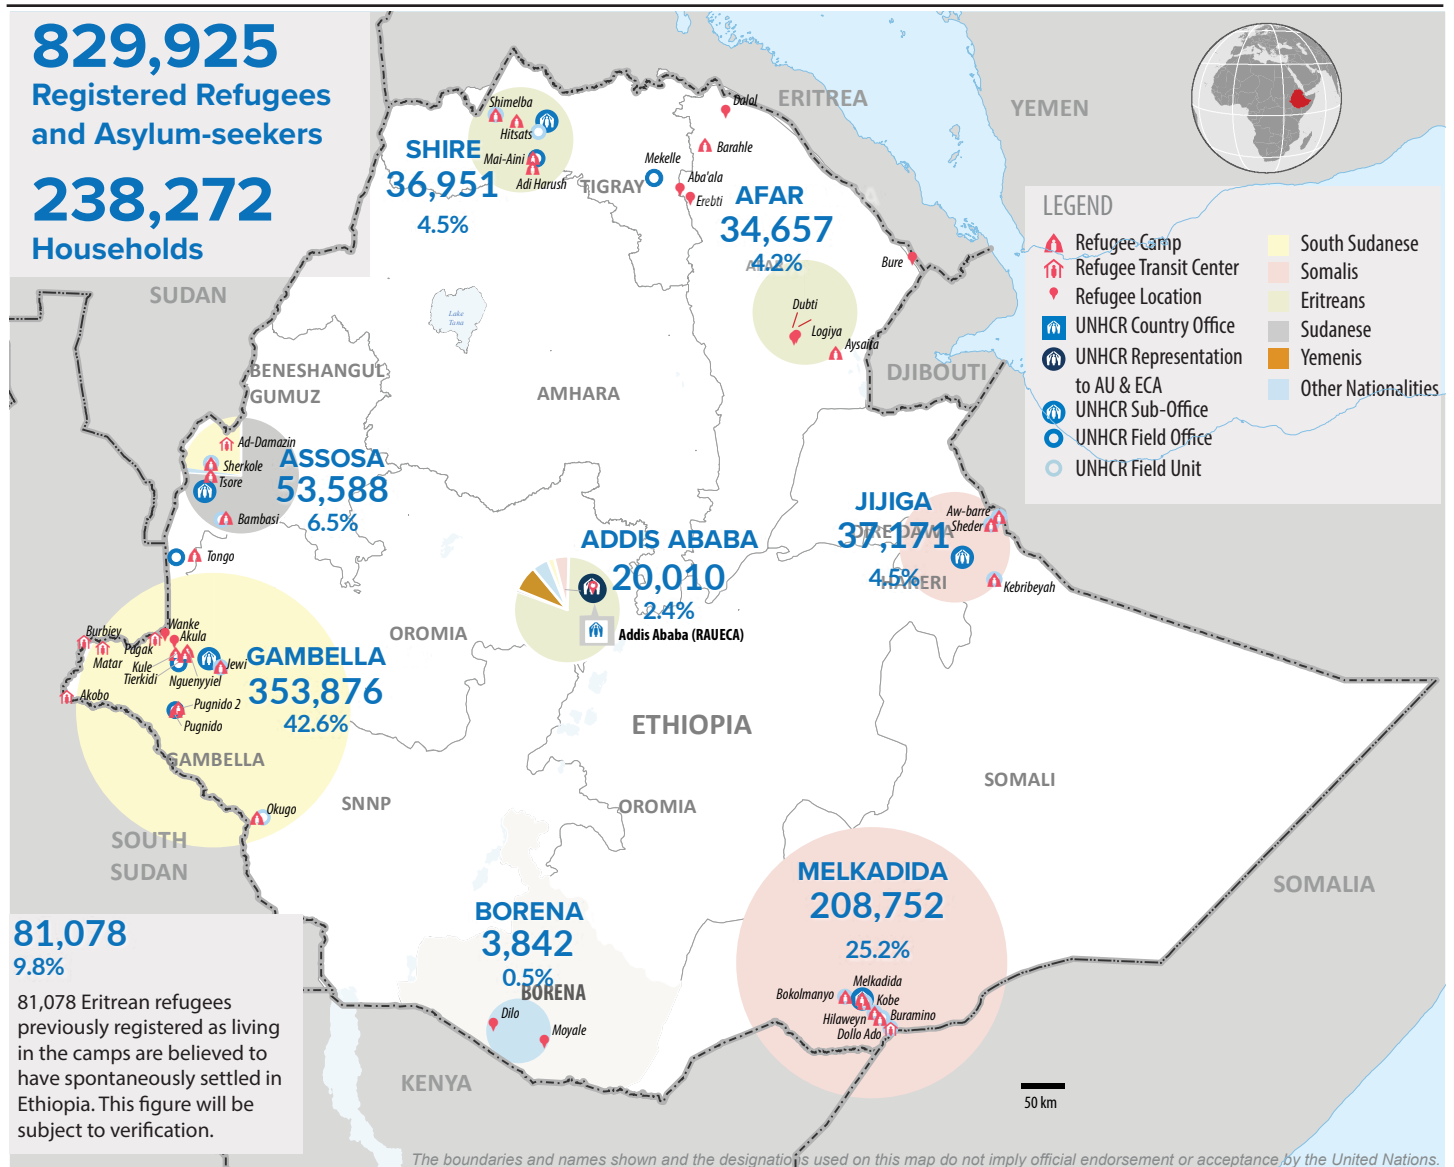

ETHIOPIA

Refugees and Asylum-seekers

as of 31 March 2017

Age/Gender breakdown

Breakdown by nationality

New arrivals trends by location | 2017

New arrivals | 12 months trends