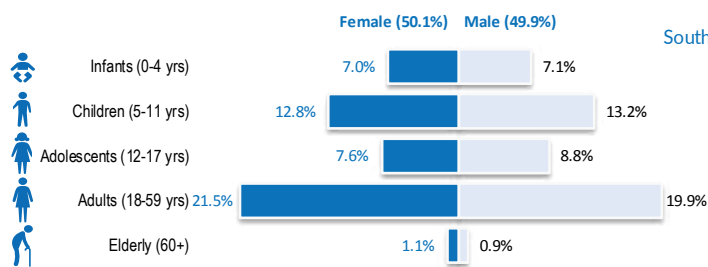

ETHIOPIA

Refugees and Asylum-seekers

as of 31 March 2017

Age/Gender breakdown

Breakdown by nationality

New arrivals trends by location | 2017

New arrivals | 12 months trends