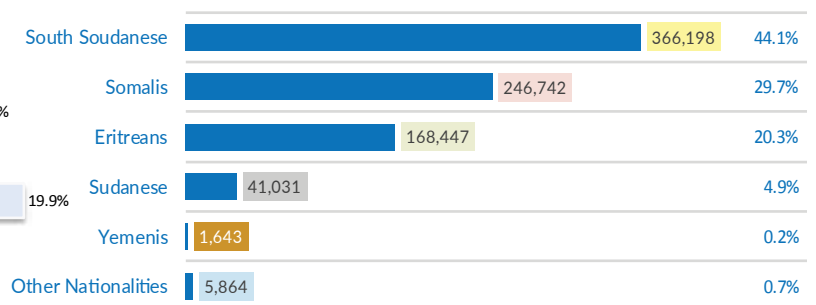

ETHIOPIA

Refugees and Asylum-seekers

as of 31 March 2017

Age/Gender breakdown

Breakdown by nationality

New arrivals trends by location | 2017

New arrivals | 12 months trends