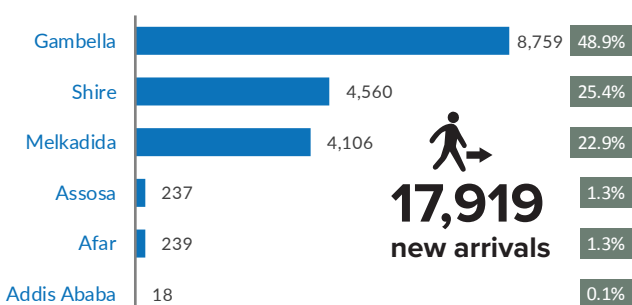

New arrivals trends by location | 2017