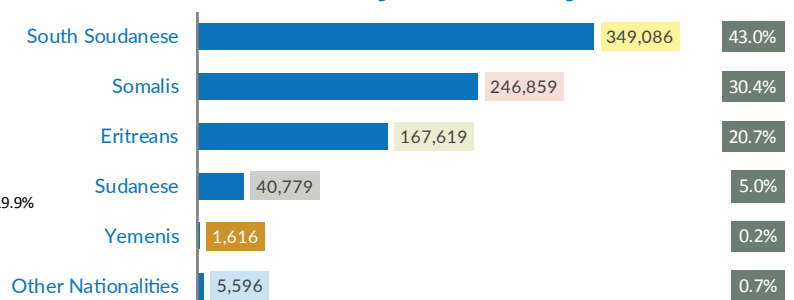

Breakdown by nationality