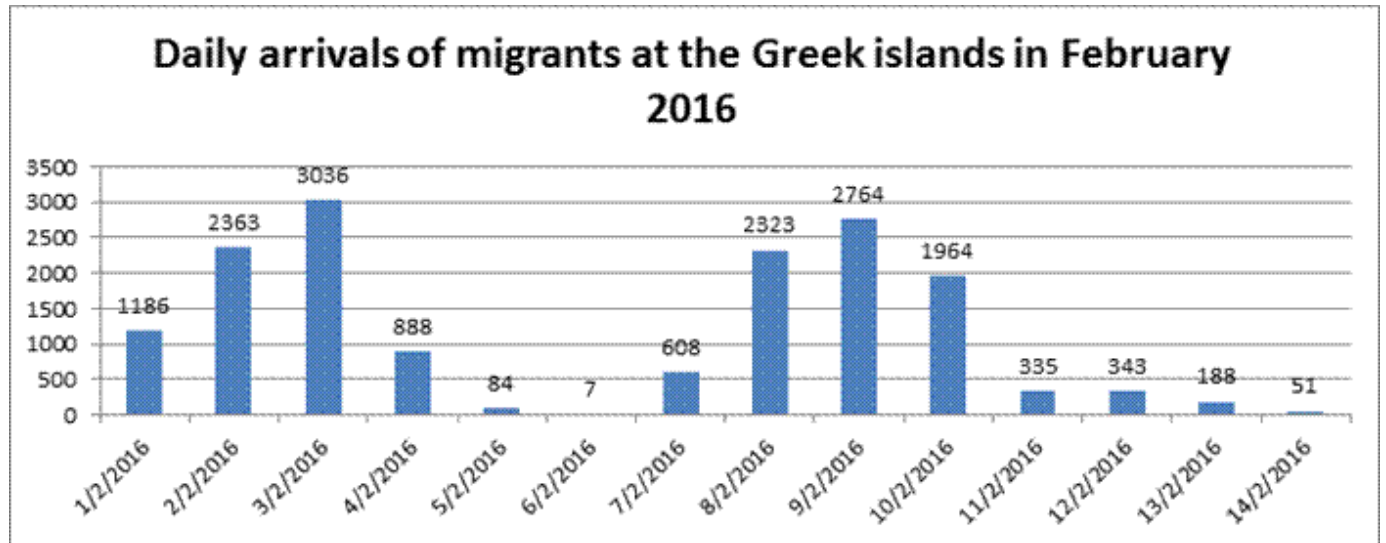

While migrants are continuing to arrive in Greece, February arrivals have declined by 36 percent from the first half of January. The highest daily total was on February 3rd (3,036) and the lowest on February 6th (7).

Mediterranean Developments

Arrivals by sea and deaths in the Mediterranean

1 Jan – 14 Feb 2016			1 Jan – 28 Feb 2015	
Country	Arrivals	Deaths	Arrivals	Deaths
Greece	78,333	320 (<i>Eastern Med route</i>)	3,952	428 (<i>includes all Med routes</i>)
Italy	5,987	90 (<i>Central Med route</i>)	7,882	
Estimated Total	84,320	410	11,834	428

Arrivals by sea

Country	1 Jan – 31 Dec 2014	1 Jan – 31 Dec 2015	1 Jan – 14 Feb 2016
Greece	34,442	853,650*	78.333
Italy	170,100	153,842 **	5,987***

* Unofficial data collected by IOM Greece and the Greek authorities of arrivals by sea.

**Data provided by the Italian Ministry of Interior

*** IOM estimate

According to the Greek coastguard, 1,472 migrants arrived in Greece by sea in January 2015, and 2,480 in February 2015. 2016 totals are therefore about 20 times those of this time last year.