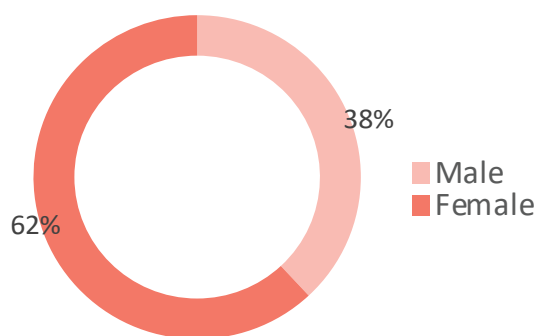

Affected Population:
1,479 Individuals

Damaged Shelters:
None

Casualties:
24

Movement Trigger:
Armed attacks

OVERVIEW

Nigeria's North Central and North West Zones are afflicted with a multidimensional crisis that is rooted in long-standing tensions between ethnic and religious groups and involves attacks by criminal groups and banditry/hirabah (such as kidnapping and grand larceny along major highways). The crisis has accelerated during the past years because of the intensification of attacks and has resulted in widespread displacement across the region.

Between 19 and 25 July 2021, armed clashes between herdsmen and farmers; and bandits and local communities has led to new waves of population displacement. Following these events, rapid assessments were conducted by DTM (Displacement Tracking Matrix) field staff with the purpose of informing the humanitarian community and government partners, and enable targeted response. Flash reports utilise direct observation and a broad network of key informants to gather representative data and collect information on the number, profile and immediate needs of affected populations.

The latest incidents affected 1,479 individuals including 16 injuries and 24 fatalities in Bakura LGA of Zamfara State and Guma LGA of Benue State. They were displaced to either neighbouring wards or LGAs in same state

GENDER (FIG. 1)

MOST NEEDED ASSISTANCE (FIG. 2)