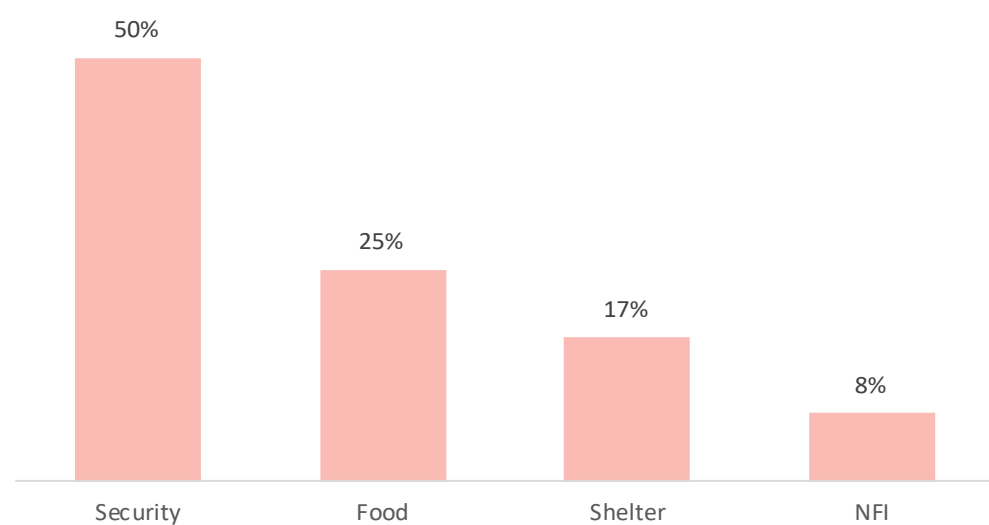

Affected Population:
1,479 Individuals

Damaged Shelters:
None

Casualties:
24

Movement Trigger:
Armed attacks

OVERVIEW

Nigeria's North Central and North West Zones are afflicted with a multidimensional crisis that is rooted in long-standing tensions between ethnic and religious groups and involves attacks by criminal groups and banditry/hirabah (such as kidnapping and grand larceny along major highways). The crisis has accelerated during the past years because of the intensification of attacks and has resulted in widespread displacement across the region.

Between 19 and 25 July 2021, armed clashes between herdsmen and farmers; and bandits and local communities has led to new waves of population displacement. Following these events, rapid assessments were conducted by DTM (Displacement Tracking Matrix) field staff with the purpose of informing the humanitarian community and government partners, and enable targeted response. Flash reports utilise direct observation and a broad network of key informants to gather representative data and collect information on the number, profile and immediate needs of affected populations.

The latest incidents affected 1,479 individuals including 16 injuries and 24 fatalities in Bakura LGA of Zamfara State and Guma LGA of Benue State. They were displaced to either neighbouring wards or LGAs in same state

GENDER (FIG. 1)

MOST NEEDED ASSISTANCE (FIG. 2)

AFFECTED LOCATIONS

AFFECTED POPULATION (TABLE 1)

State	LGA	Cause of Incident	Number of Affected Households	Number of Affected Individuals	Casualties	Male	Female	Children	Number of Damaged Shelters
Zamfara	Bakura	Attacks	300	1,340	19	507	833	751	0
Benue	Guma	Attacks	19	139	5	56	83	77	0
Grand Total			319	1,479	24	563	916	828	0