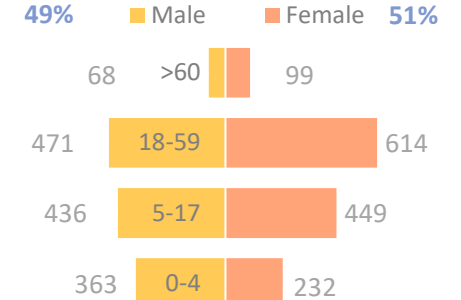

POPULATION COUNT: Naivasha IDP Camp & Masna Collective Centre

Data collection June 2021

In June 2021, the monthly population count was conducted at **Masna Collective Centre where 2,732 individuals / 740 households** were identified and **Naivasha IDP Camp where 8,413 individuals / 2,286 households** were counted. The population of Naivasha IDP Camp marginally decreased from 8,415 individuals in May 2021 (decreased by 2 individuals). DTM was unable to publish May 2021 population count figures for Masna Collective Centre due to operational constraints, but the number of site inhabitants has increased by 208 individuals since April 2021.

Monthly population trends at Naivasha IDP Camp and Masna Collective Centre, June 2020 – June 2021

Population by zone and block, Naivasha IDP Camp (June 2021)

8,413 individuals

2,286 household

52% Zone A

27% Zone B

21% Zone C

Naivasha IDP Camp & Masna Collective Centre by age and sex (June 2021)

Naivasha IDP Camp : 8,413 individuals

Masna Collective Centre: 2,732 individuals

Methodology

Since biometric registrations or verifications are not feasible on a monthly basis, population counts remain the best possible tool to estimate the sites' populations. Population counts consist of DTM teams visiting each shelter of the site asking how many persons have slept there the previous night (sex and age disaggregated). This provides a snapshot of the population at the time of the count.