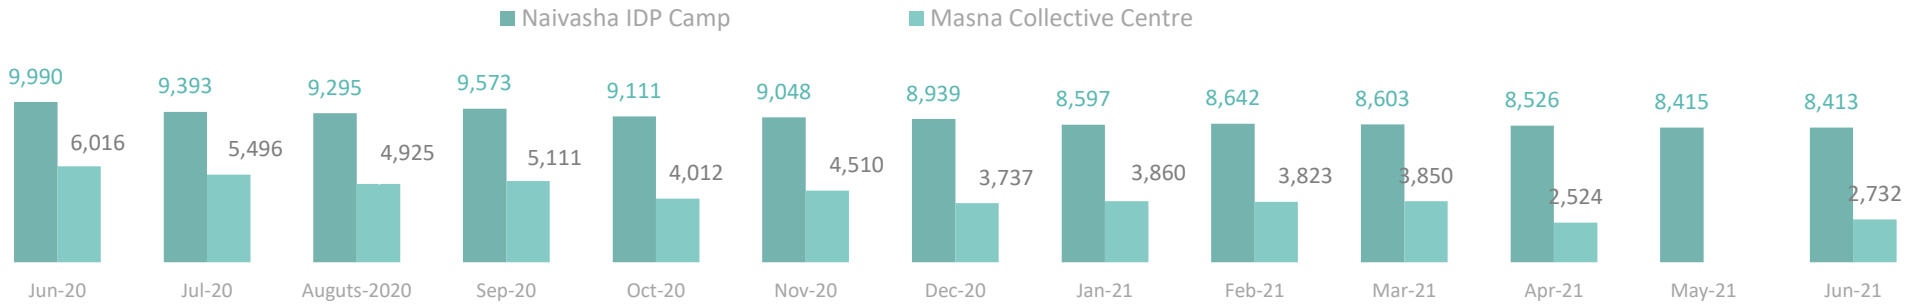

POPULATION COUNT: Naivasha IDP Camp & Masna Collective Centre

Data collection June 2021

In June 2021, the monthly population count was conducted at **Masna Collective Centre where 2,732 individuals / 740 households** were identified and **Naivasha IDP Camp where 8,413 individuals / 2,286 households** were counted. The population of Naivasha IDP Camp marginally decreased from 8,415 individuals in May 2021 (decreased by 2 individuals). DTM was unable to publish May 2021 population count figures for Masna Collective Centre due to operational constraints, but the number of site inhabitants has increased by 208 individuals since April 2021.

Monthly population trends at Naivasha IDP Camp and Masna Collective Centre, June 2020 – June 2021

Population by zone and block, Naivasha IDP Camp (June 2021)

8,413 individuals

2,286 household

52% Zone A

27% Zone B

21% Zone C

Naivasha IDP Camp & Masna Collective Centre by age and sex (June 2021)

Naivasha IDP Camp : 8,413 individuals

Masna Collective Centre: 2,732 individuals

Methodology

Since biometric registrations or verifications are not feasible on a monthly basis, population counts remain the best possible tool to estimate the sites' populations. Population counts consist of DTM teams visiting each shelter of the site asking how many persons have slept there the previous night (sex and age disaggregated). This provides a snapshot of the population at the time of the count.