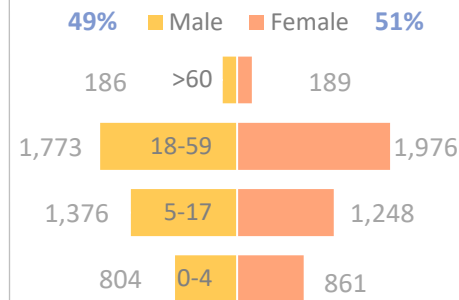

POPULATION COUNT: Naivasha IDP Camp & Masna Collective Centre

Data collection June 2021

In June 2021, the monthly population count was conducted at **Masna Collective Centre where 2,732 individuals / 740 households** were identified and **Naivasha IDP Camp where 8,413 individuals / 2,286 households** were counted. The population of Naivasha IDP Camp marginally decreased from 8,415 individuals in May 2021 (decreased by 2 individuals). DTM was unable to publish May 2021 population count figures for Masna Collective Centre due to operational constraints, but the number of site inhabitants has increased by 208 individuals since April 2021.

Monthly population trends at Naivasha IDP Camp and Masna Collective Centre, June 2020 – June 2021

Population by zone and block, Naivasha IDP Camp (June 2021)

8,413 individuals

2,286 household

52% Zone A

27% Zone B

21% Zone C

Naivasha IDP Camp & Masna Collective Centre by age and sex (June 2021)

Naivasha IDP Camp : 8,413 individuals

Masna Collective Centre: 2,732 individuals

Methodology

Since biometric registrations or verifications are not feasible on a monthly basis, population counts remain the best possible tool to estimate the sites' populations. Population counts consist of DTM teams visiting each shelter of the site asking how many persons have slept there the previous night (sex and age disaggregated). This provides a snapshot of the population at the time of the count.