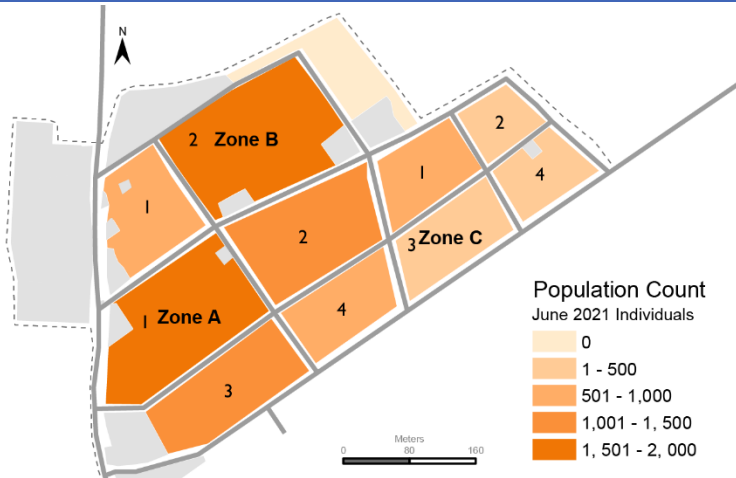

POPULATION COUNT: Naivasha IDP Camp & Masna Collective Centre

Data collection June 2021

In June 2021, the monthly population count was conducted at **Masna Collective Centre where 2,732 individuals / 740 households** were identified and **Naivasha IDP Camp where 8,413 individuals / 2,286 households** were counted. The population of Naivasha IDP Camp marginally decreased from 8,415 individuals in May 2021 (decreased by 2 individuals). DTM was unable to publish May 2021 population count figures for Masna Collective Centre due to operational constraints, but the number of site inhabitants has increased by 208 individuals since April 2021.

Monthly population trends at Naivasha IDP Camp and Masna Collective Centre, June 2020 – June 2021

Population by zone and block, Naivasha IDP Camp (June 2021)

8,413 individuals

2,286 household

52% Zone A

27% Zone B

21% Zone C

Naivasha IDP Camp & Masna Collective Centre by age and sex (June 2021)

Naivasha IDP Camp : 8,413 individuals

Masna Collective Centre: 2,732 individuals

Methodology

Since biometric registrations or verifications are not feasible on a monthly basis, population counts remain the best possible tool to estimate the sites' populations. Population counts consist of DTM teams visiting each shelter of the site asking how many persons have slept there the previous night (sex and age disaggregated). This provides a snapshot of the population at the time of the count.