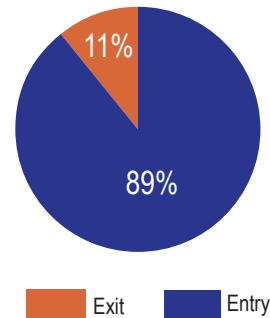

32,676
Total Population

20,900
Entries

2,490
Exits

Flow Monitoring Trends

Place of Origin

94% of the registered population in Wau PoC are originally from Wau County.

Exits Point of Destination from Wau PoC AA

81% (1,975) of those who left the PoC headed to Wau County.

Reason for Entering PoC

The main reason for entering was due to the insecurity (95%)

Reason for Leaving PoC

The main reason for leaving is due to uncomfortable living condition in PoC

Age Distribution

Wau PoC AA

34% of registered population (IOM Biometric Registration) are youth/children aged between 5-17 years