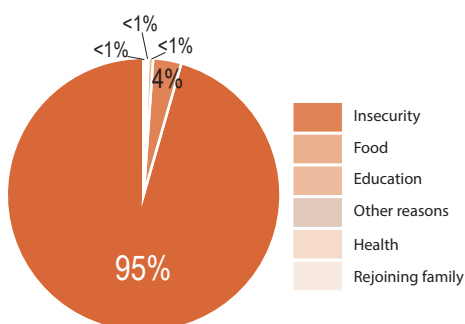

32,676
Total Population

20,900
Entries

2,490
Exits

Flow Monitoring Trends

Place of Origin

94% of the registered population in Wau PoC are originally from Wau County.

Exits Point of Destination from Wau PoC AA

81% (1,975) of those who left the PoC headed to Wau County.

Reason for Entering PoC

The main reason for entering was due to the insecurity (95%)

Reason for Leaving PoC

The main reason for leaving is due to uncomfortable living condition in PoC

Age Distribution

Wau PoC AA

34% of registered population (IOM Biometric Registration) are youth/children aged between 5-17 years