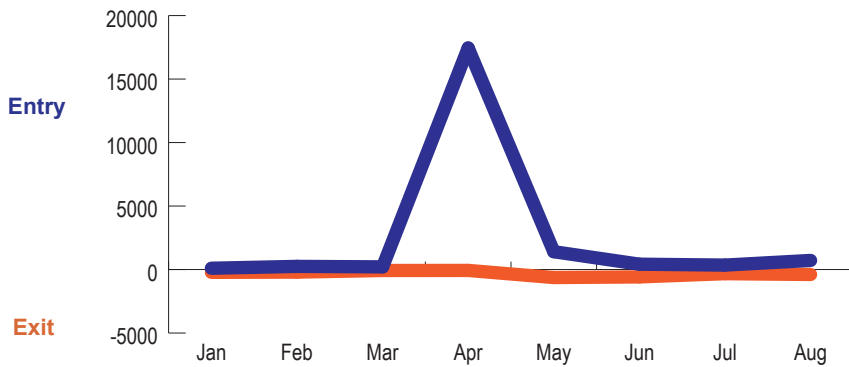

32,676
Total Population

20,900
Entries

2,490
Exits

Flow Monitoring Trends

Place of Origin

94% of the registered population in Wau PoC are originally from Wau County.

Exits Point of Destination from Wau PoC AA

81% (1,975) of those who left the PoC headed to Wau County.

Reason for Entering PoC

The main reason for entering was due to the insecurity (95%)

Reason for Leaving PoC

The main reason for leaving is due to uncomfortable living condition in PoC

Age Distribution

Wau PoC AA

34% of registered population (IOM Biometric Registration) are youth/children aged between 5-17 years