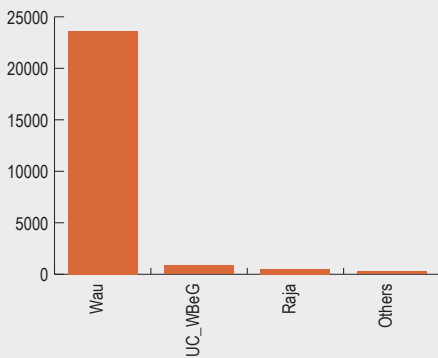

32,676
Total Population

20,900
Entries

2,490
Exits

Flow Monitoring Trends

Place of Origin

94% of the registered population in Wau PoC are originally from Wau County.

Exits Point of Destination from Wau PoC AA

81% (1,975) of those who left the PoC headed to Wau County.

Reason for Entering PoC

The main reason for entering was due to the insecurity (95%)

Reason for Leaving PoC

The main reason for leaving is due to uncomfortable living condition in PoC

Age Distribution

Wau PoC AA

34% of registered population (IOM Biometric Registration) are youth/children aged between 5-17 years