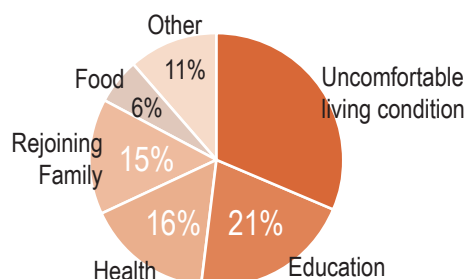

32,676
Total Population

20,900
Entries

2,490
Exits

Flow Monitoring Trends

Place of Origin

94% of the registered population in Wau PoC are originally from Wau County.

Exits Point of Destination from Wau PoC AA

81% (1,975) of those who left the PoC headed to Wau County.

Reason for Entering PoC

The main reason for entering was due to the insecurity (95%)

Reason for Leaving PoC

The main reason for leaving is due to uncomfortable living condition in PoC

Age Distribution

Wau PoC AA

34% of registered population (IOM Biometric Registration) are youth/children aged between 5-17 years