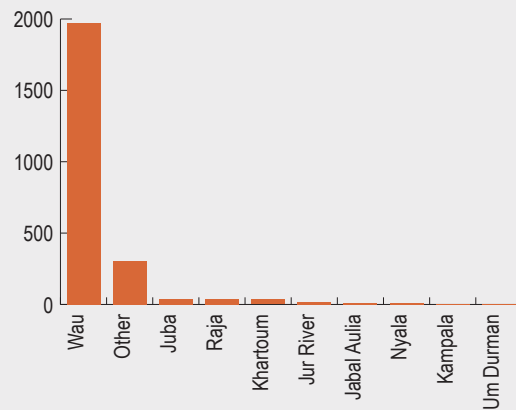

32,676
Total Population

20,900
Entries

2,490
Exits

Flow Monitoring Trends

Place of Origin

94% of the registered population in Wau PoC are originally from Wau County.

Exits Point of Destination from Wau PoC AA

81% (1,975) of those who left the PoC headed to Wau County.

Reason for Entering PoC

The main reason for entering was due to the insecurity (95%)

Reason for Leaving PoC

The main reason for leaving is due to uncomfortable living condition in PoC

Age Distribution

Wau PoC AA

34% of registered population (IOM Biometric Registration) are youth/children aged between 5-17 years