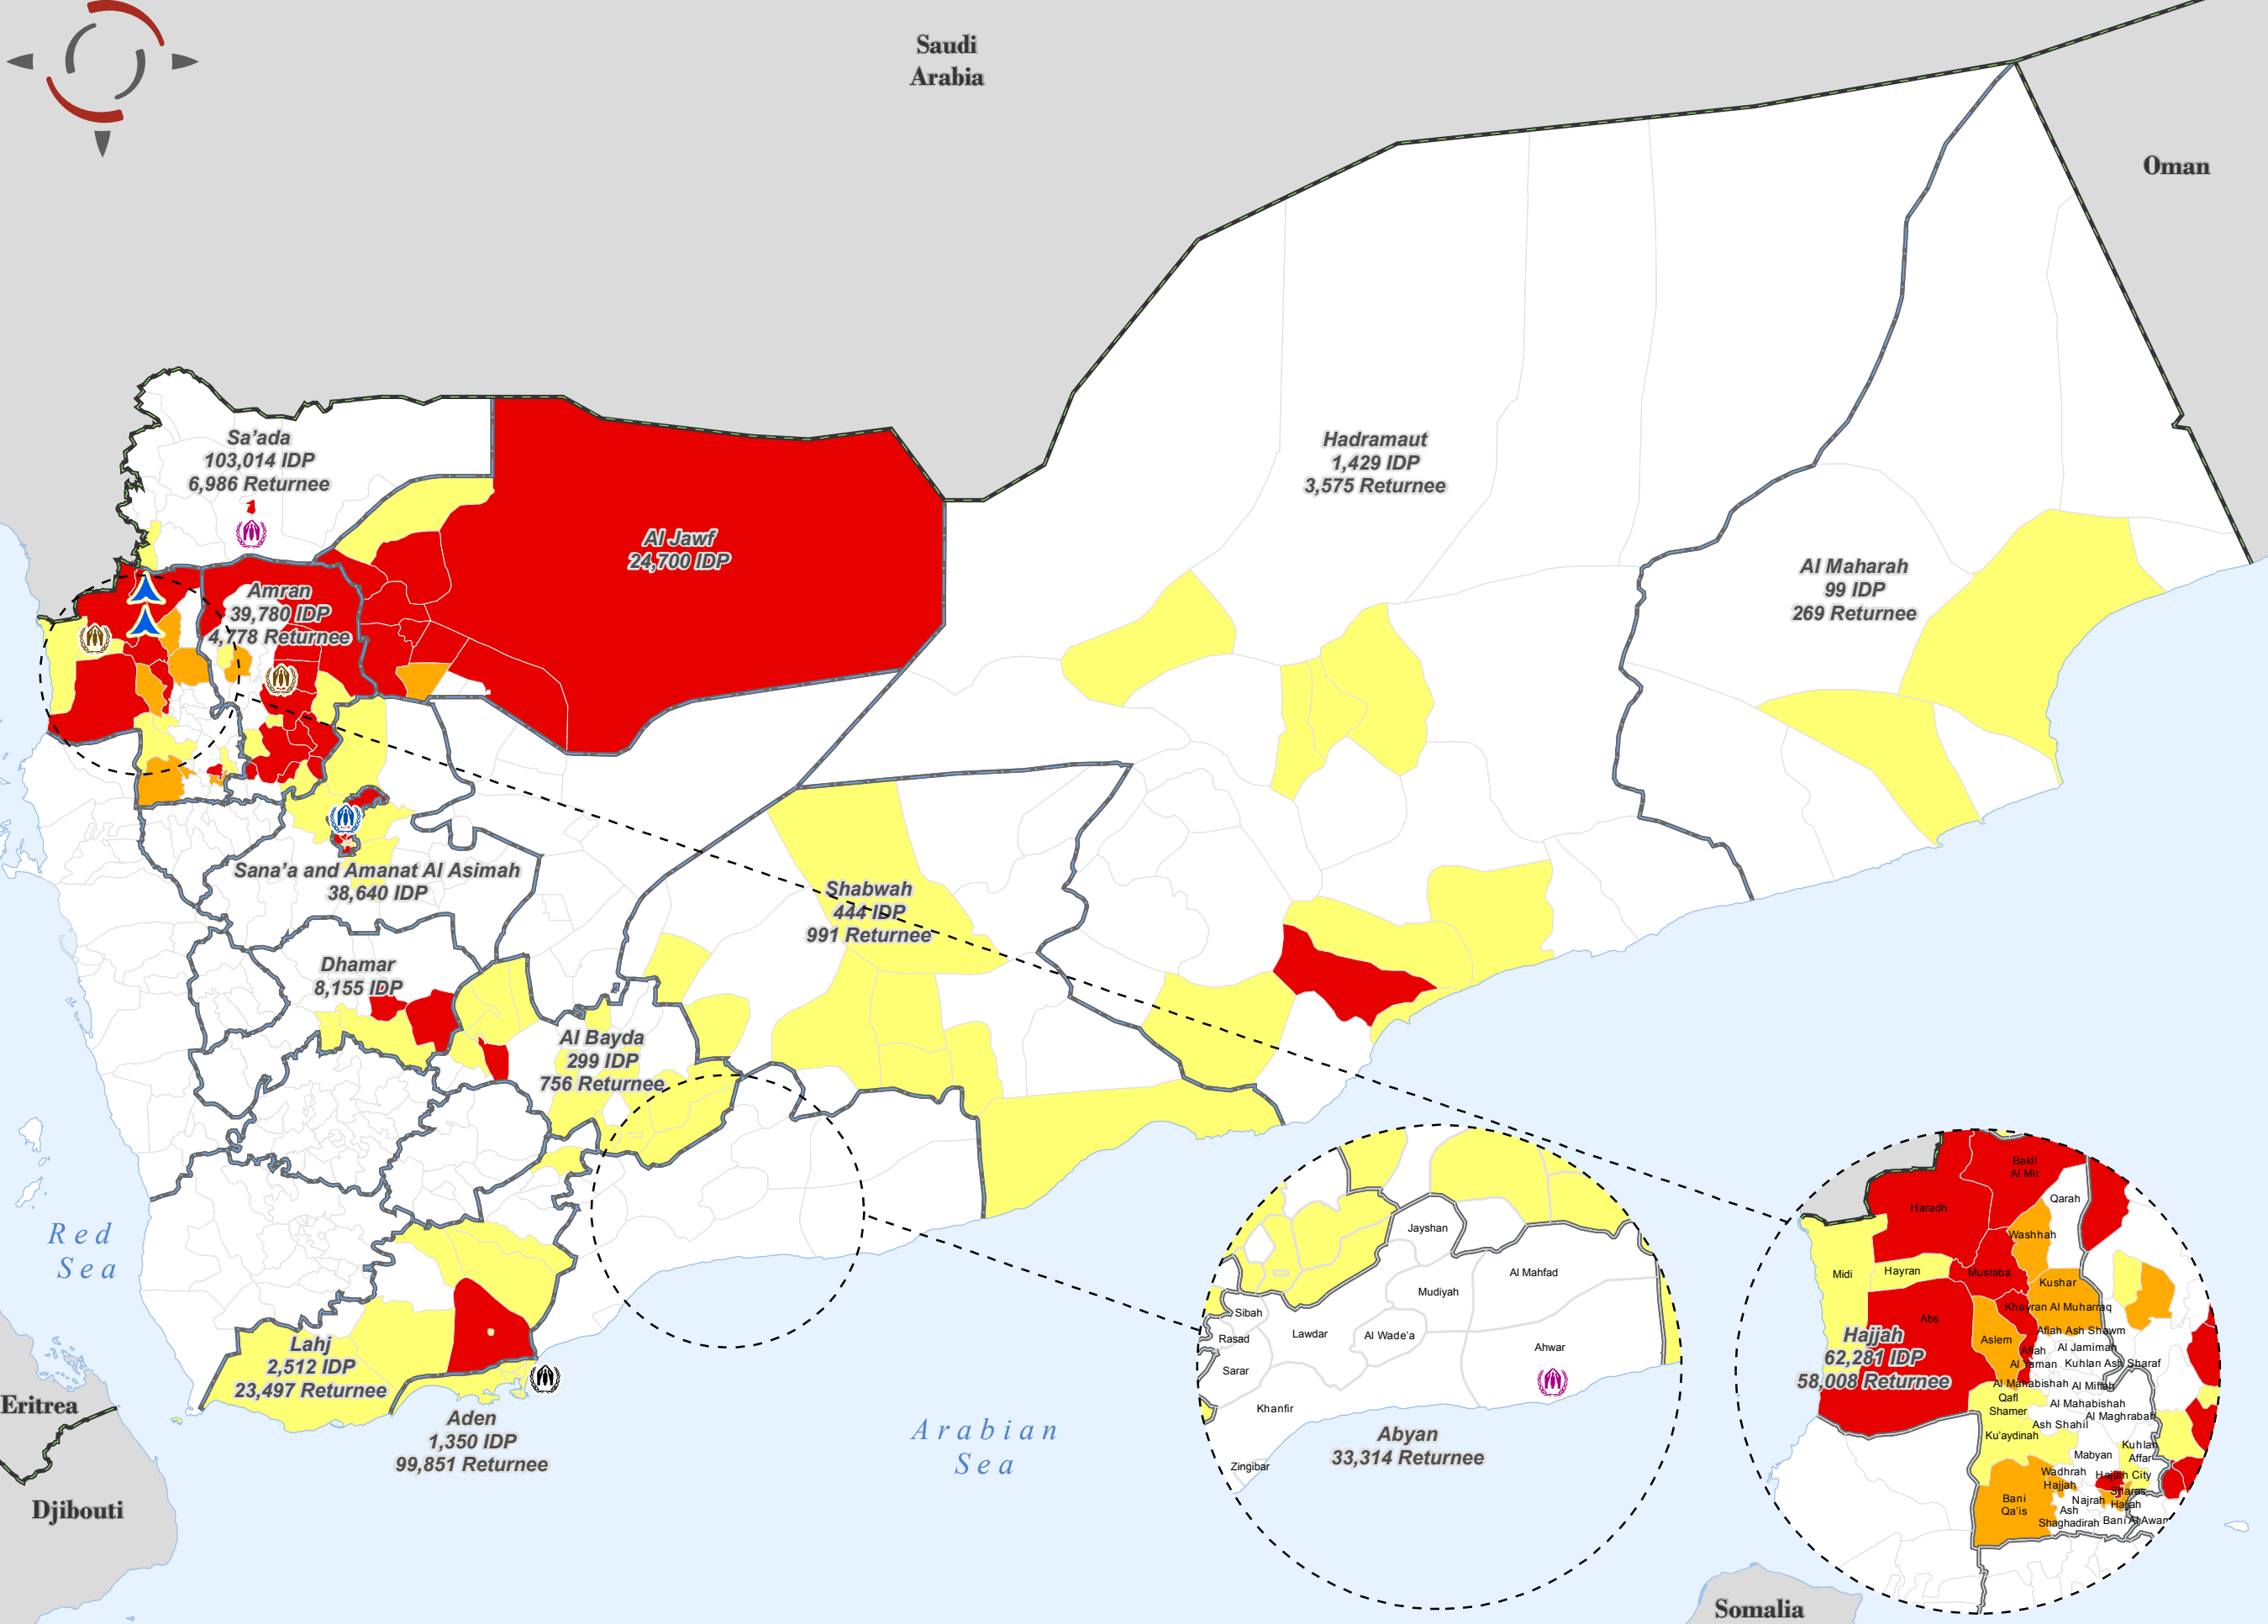

# Yemen: IDP and Returnee Statistics (as of May 25, 2013)

### Legend

- International boundary
- Governorate boundary
- District boundary
- Coastline

### IDPs Population

- 1 - 500
- 501 - 1000
- 1001 - 103014

### Statistics Summary:

**IDPs (from):**  
 268,415 Sa'ada  
 16,384 Hajjah  
 8,155 Dhamar and Al Bayda  
 6,133 Abyan

**Returnees (to):**  
 69,772 Sa'ada  
 162,253 Abyan

**Sources:**  
 IDP and Returnee Statistics:  
 UNHCR IDP and Returnee  
 Statistics as of April 30, 2013.  
**Cartography:** GoY / CSO.