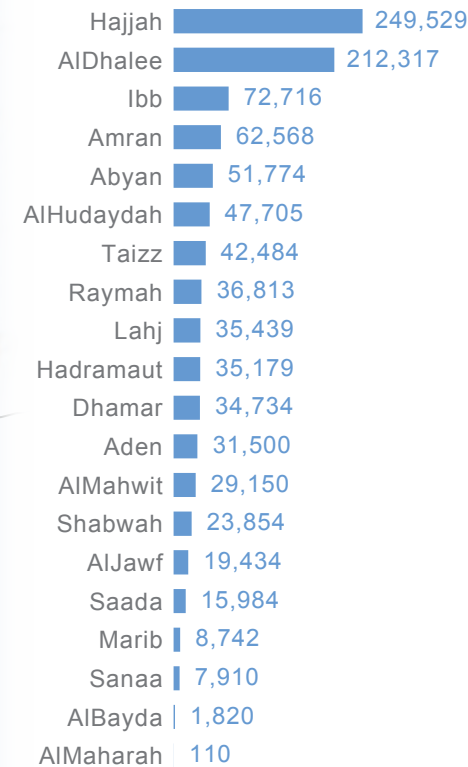

1,019,762¹

Internally Displaced Persons
(31 May 2015)

Internally Displaced Persons by Governorate

Population movement from Yemen to neighbouring countries²