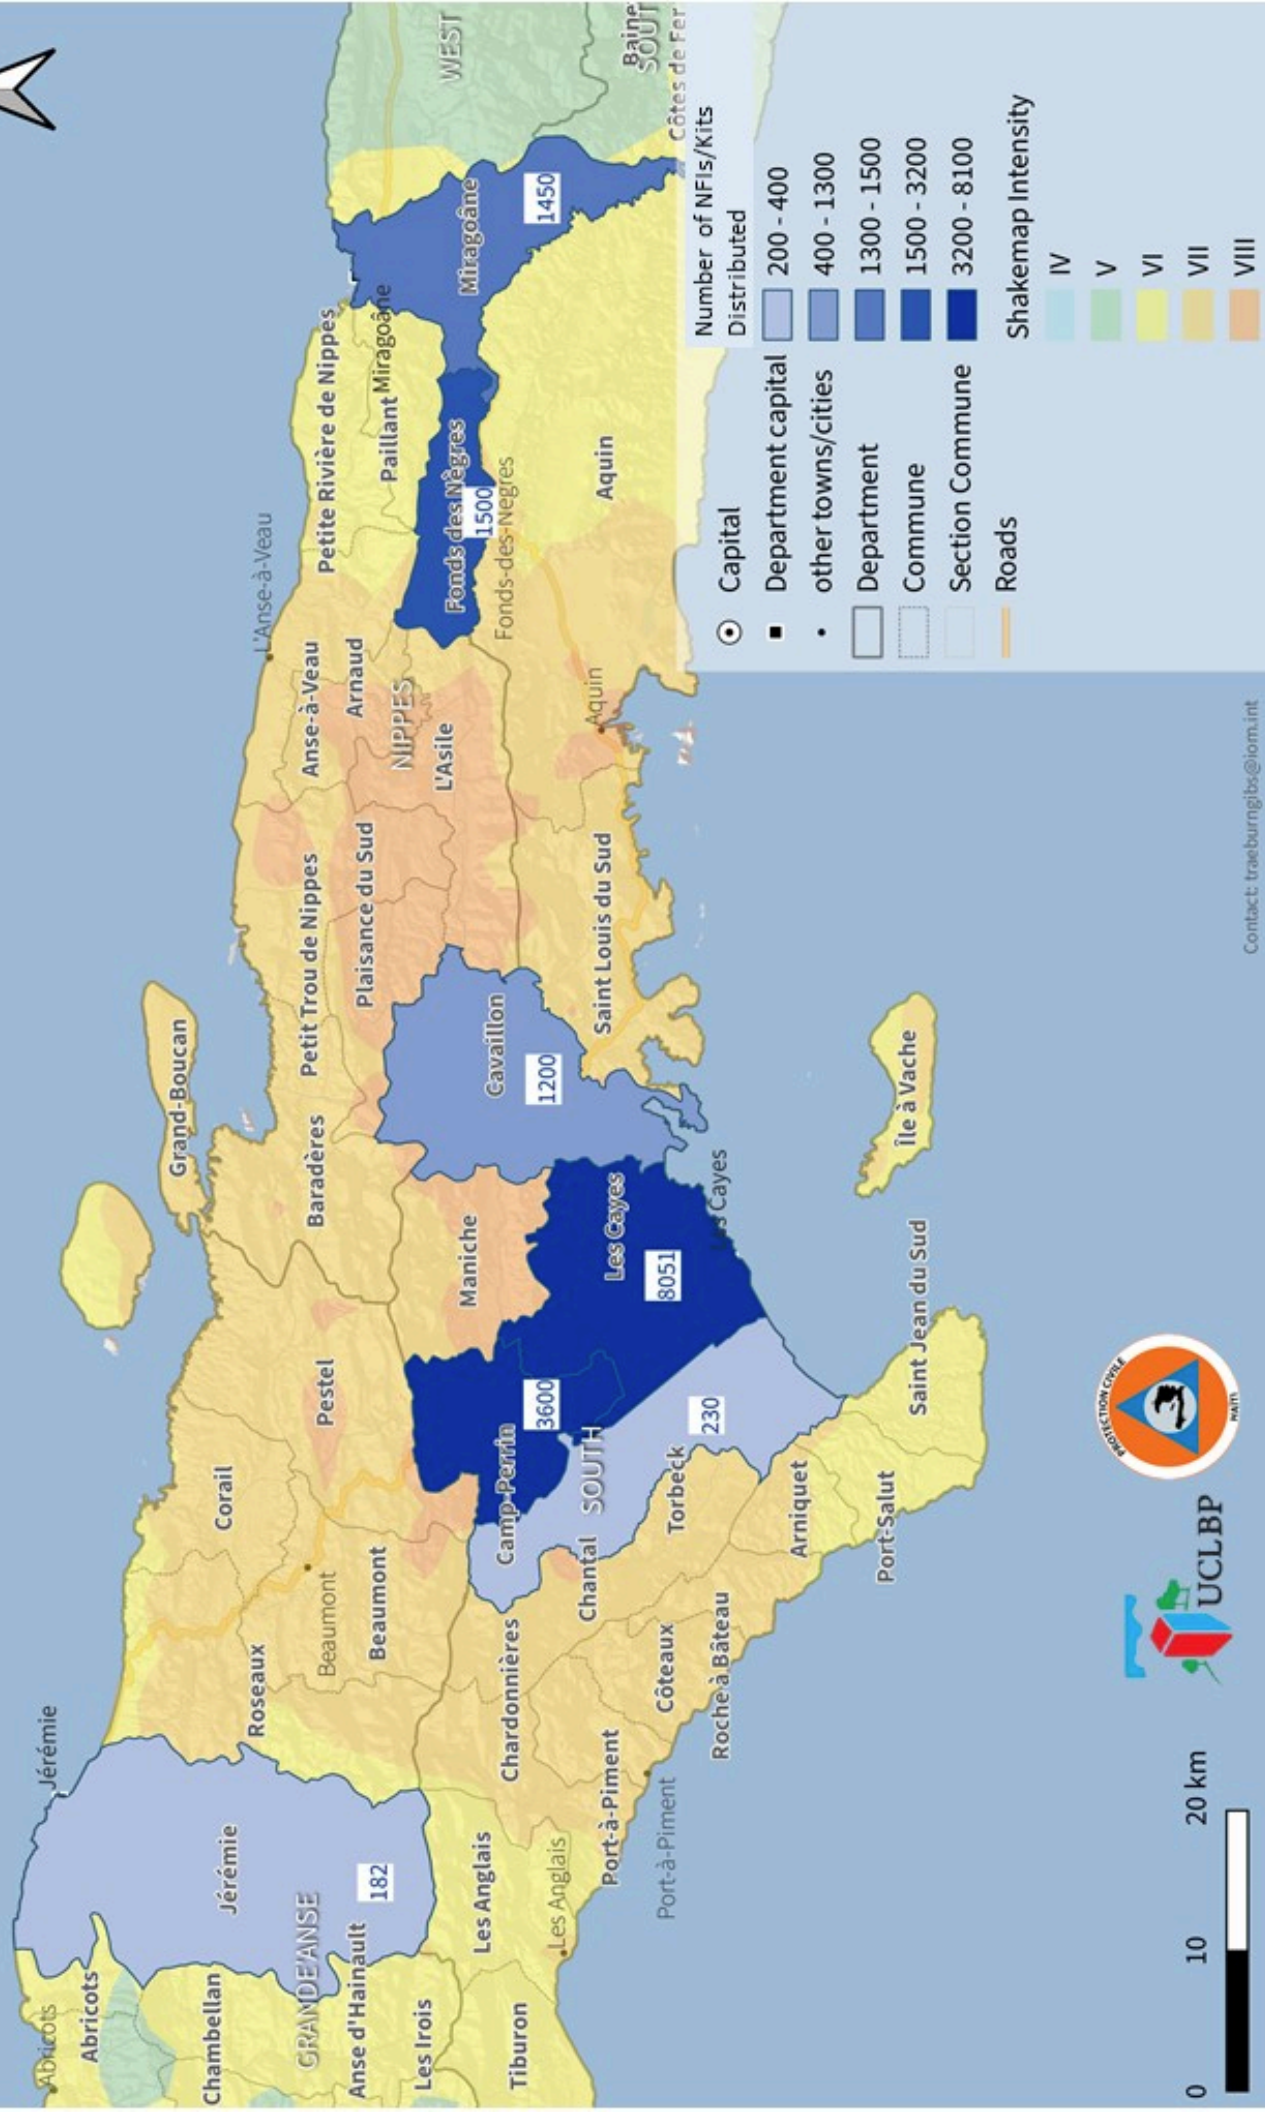

Distributions to date as of 25th Aug 2021

Contact: traeburgjbs@iom.int