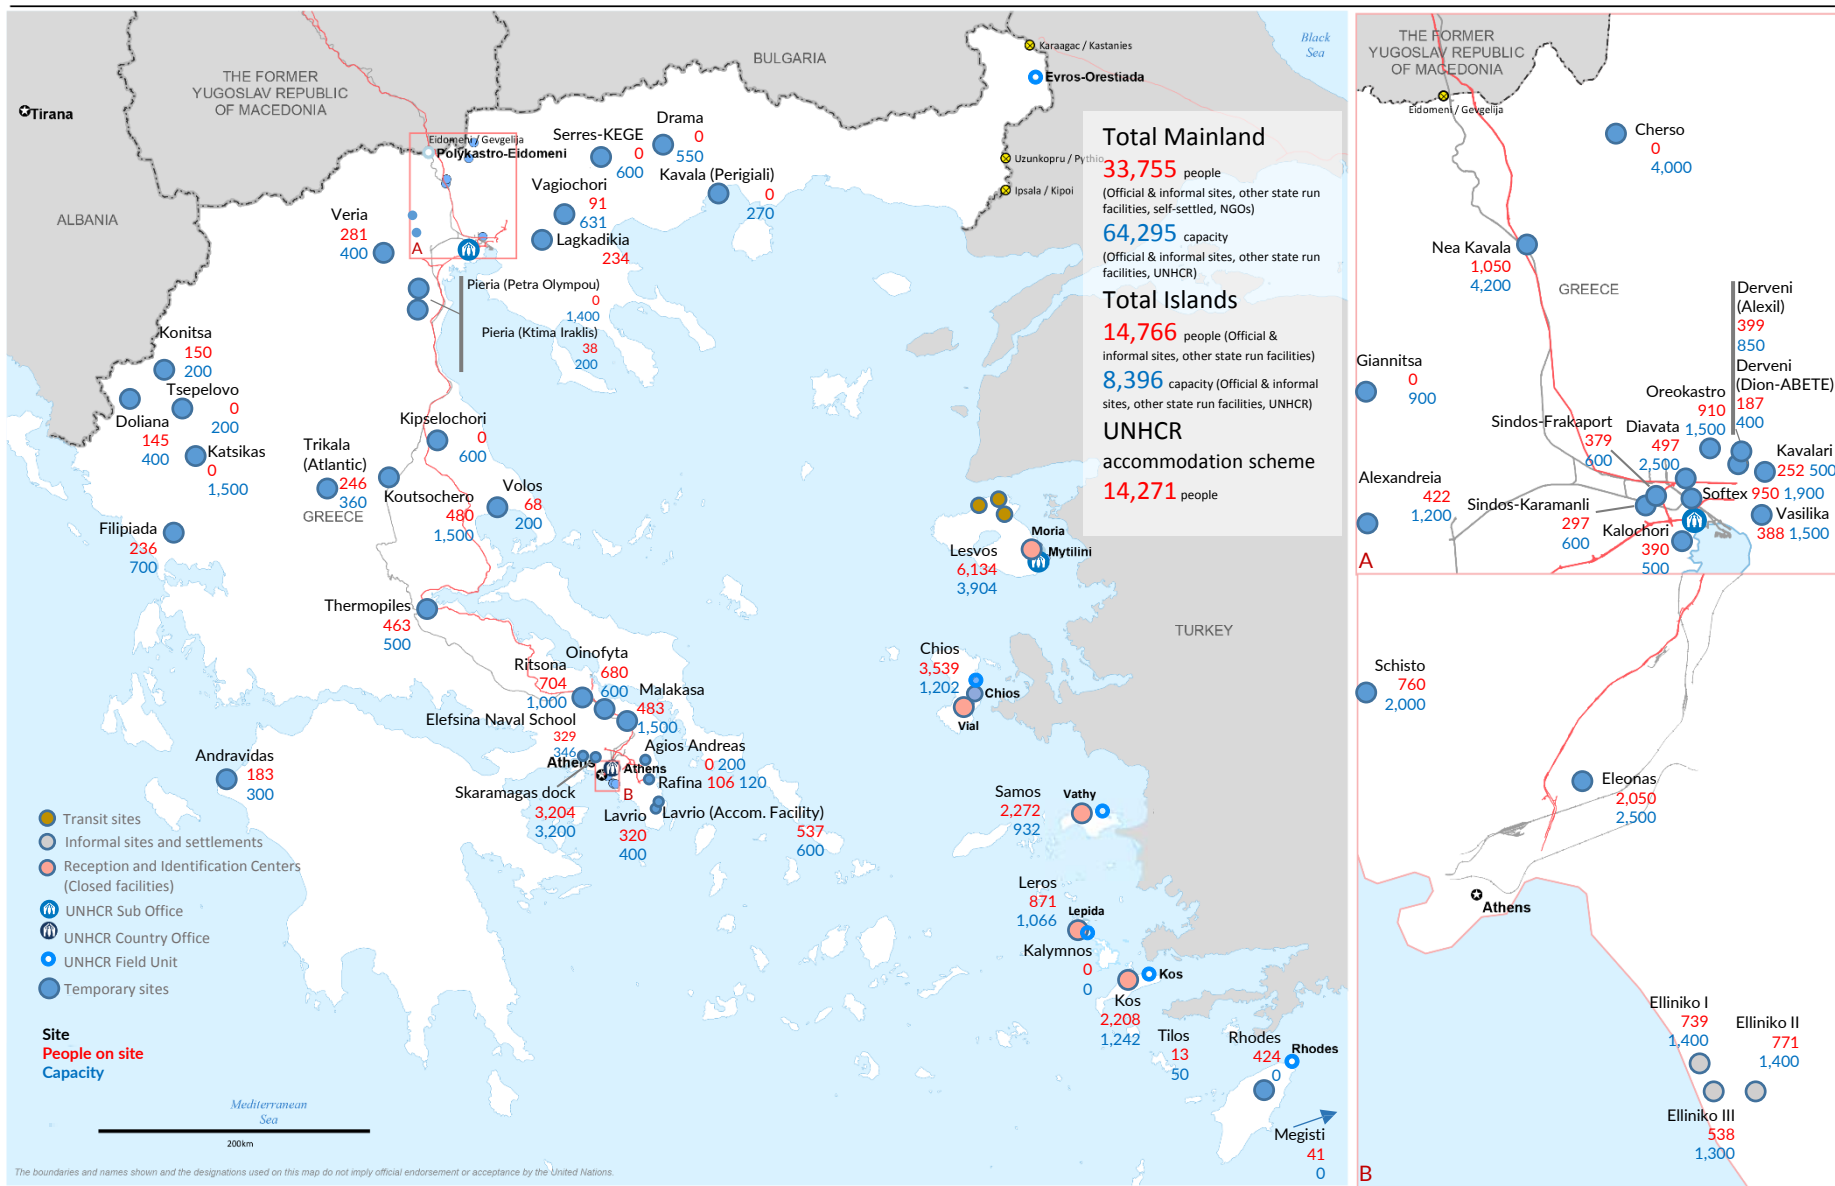

Europe Refugee Emergency

Daily map indicating capacity and occupancy (Governmental figures)

As of 3 January 2017 08:00 a.m. EET

Presence and capacity are based on Governmental figures from the Coordination Centre for the Management of the Refugee Crisis, as of 03/01/2017 08:00 a.m. Eastern European Time. Online map with additional information: <http://www.unhcr.gr/sites>

Funded by European Union Humanitarian Aid