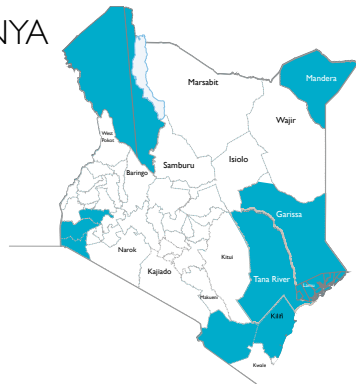

### ETHIOPIA

#### Affected regions

- Oromiya
- Somali

**98,000**

displaced by floods

**72**

schools affected by floods

**165,000**

affected by floods in Somali region

### Situation updates

Flooding in the Somali region has affected 165,000 people and displaced 98,000 people. Homes have been destroyed, farmland submerged, crops destroyed, livestock killed and schools inundated with water. There is an urgent need for food, water, health services and core relief items such as temporary shelter materials, blankets and hygiene kits. World Vision is responding in Dollo Ado - where 26,000 people have been displaced - and aims to provide mosquito nets, mattresses, jerricans for carrying water and cooking stoves to families affected by the flooding. The organization aims to provide more than 14,000 people with assistance in the weeks to come.

### KENYA