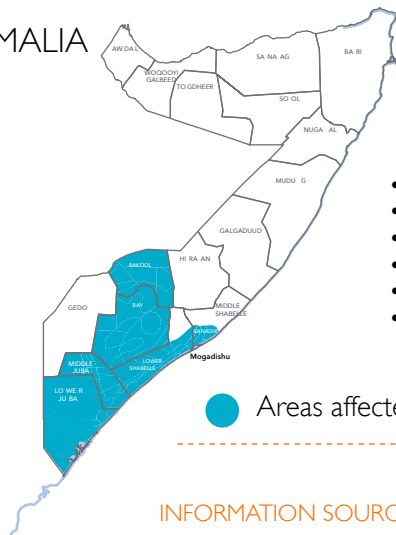

SOMALIA

Affected areas

- Baidoa
- Luqq
- Hirshabelle
- South West
- Jubaland
- Banadir

● Areas affected by floods

630,000

affected by floods

214,000

displaced by floods

In southern Somalia, flooding has destroyed crops, killed livestock, damaged water and sanitation systems and disrupted schooling. Cholera cases are expected to rise as flood waters contaminate shallow wells and pose a major threat to human health. World Vision is distributing shelter kits, blankets, clothes, cooking material and hygiene kits to flood-affected families.

Already, in two states affected, 16,842 people have been reached. Another 55,158 people are expected to be provided essential emergency relief items in the weeks to come. In the longer term, World Vision aims to distribute nutrition and food supplies, repair flood-affected schools and set-up emergency health care treatment.

Date produced: 11 May 2018

INFORMATION SOURCES: UNOCHA SOMALIA FLASH UPDATE #3, UNOCHA ETHIOPIA FLOODS FLASH UPDATE #1, UNOCHA KENYA FLASH UPDATE #4, #5