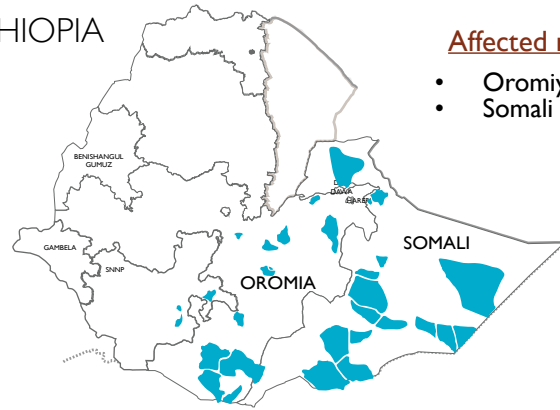

## EAST AFRICA HUNGER CRISIS

### ETHIOPIA

### Situation updates

Flooding in the Somali region has affected 165,000 people and displaced 98,000 people. Homes have been destroyed, farmland submerged, crops destroyed, livestock killed and schools inundated with water. There is an urgent need for food, water, health services and core relief items such as temporary shelter materials, blankets and hygiene kits. World Vision is responding in Dollo Ado - where 26,000 people have been displaced - and aims to provide mosquito nets, mattresses, jerricans for carrying water and cooking stoves to families affected by the flooding. The organization aims to provide more than 14,000 people with assistance in the weeks to come.

### SOMALIA