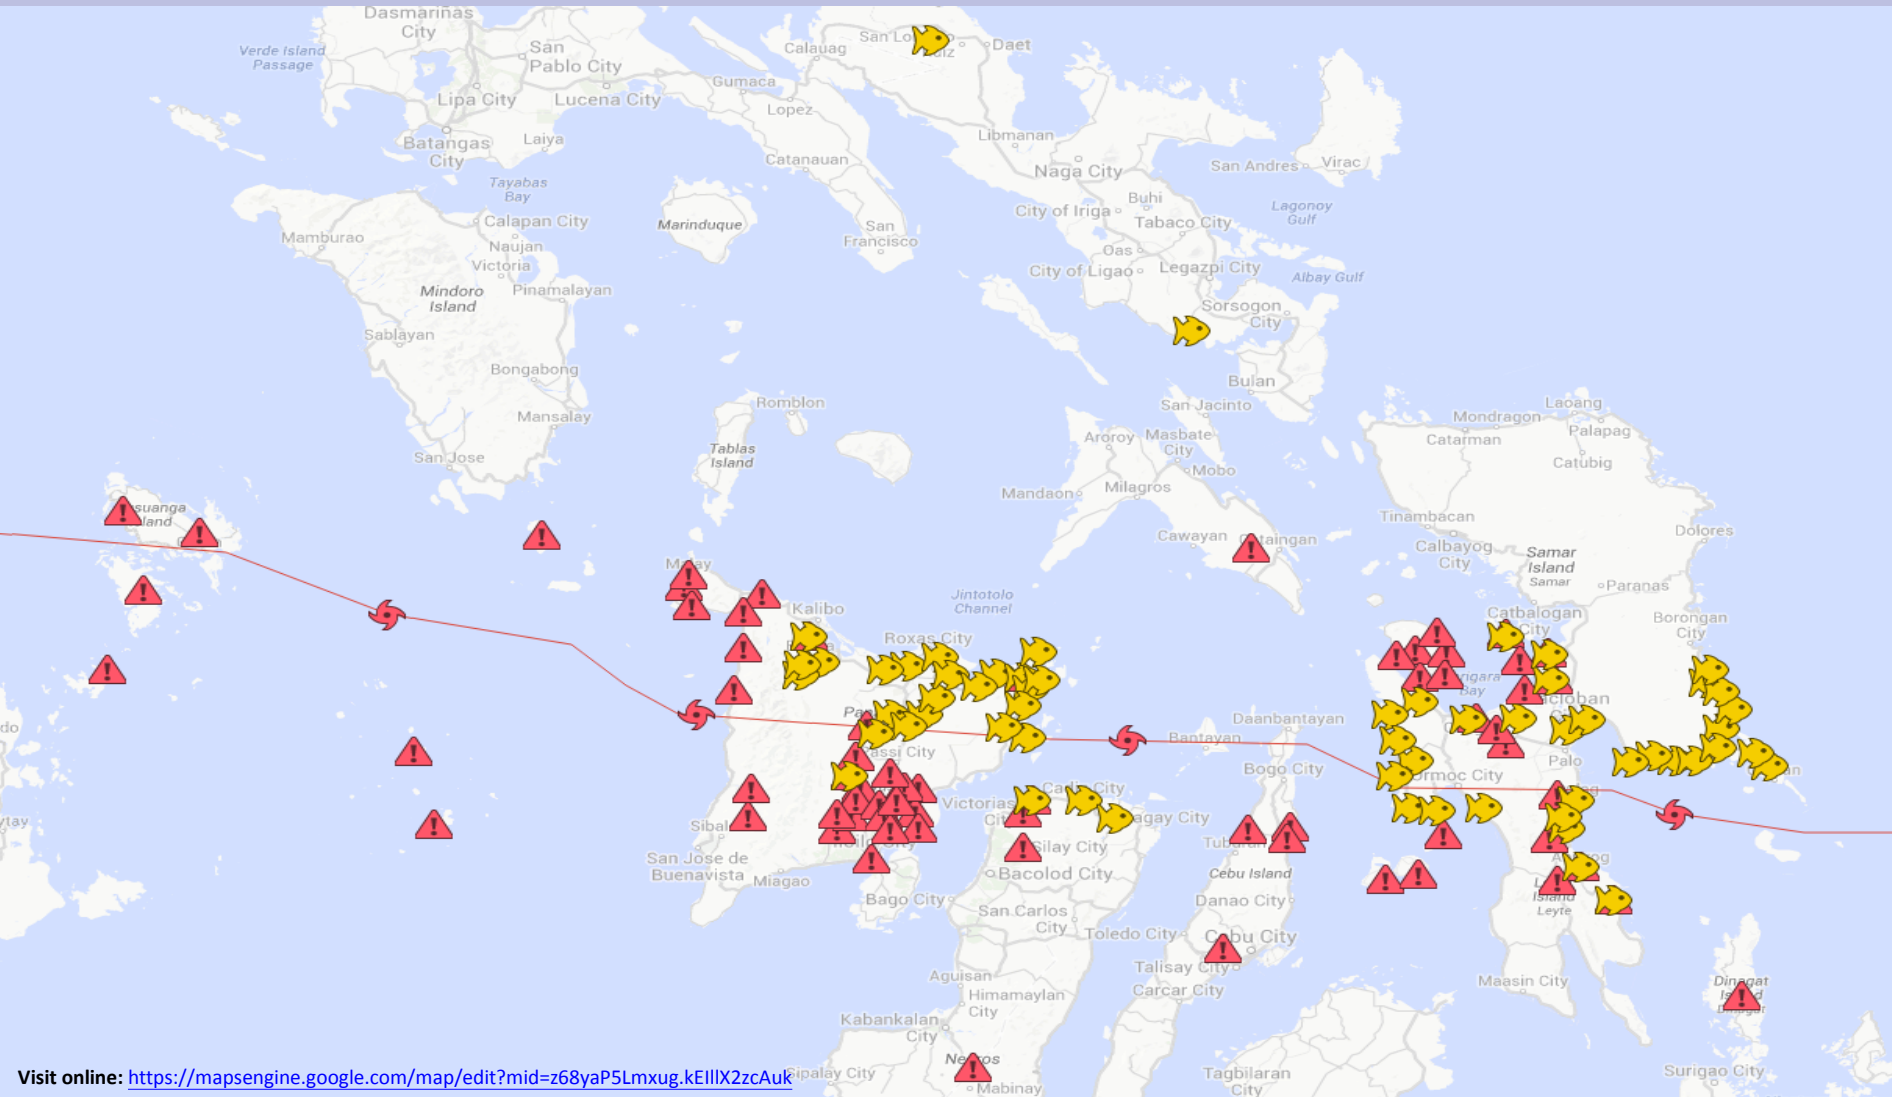

# Food Security and Agriculture Cluster – Info Map

## Typhoon Yolanda - Philippines

Fisheries activities registered in 4Ws and OPS – 21 December 2013

Visit online: <https://mapsengine.google.com/map/edit?mid=z68yaP5Lmxug.kEIIIX2zcAuk>

**FOOD SECURITY CLUSTER**  
Strengthening Humanitarian Response

**Priority Municipalities where there are no completed or on-going activities**

**Typhoon Path**

**Fisheries Activities: 4W and OPS planned in Dec and Jan 2014**