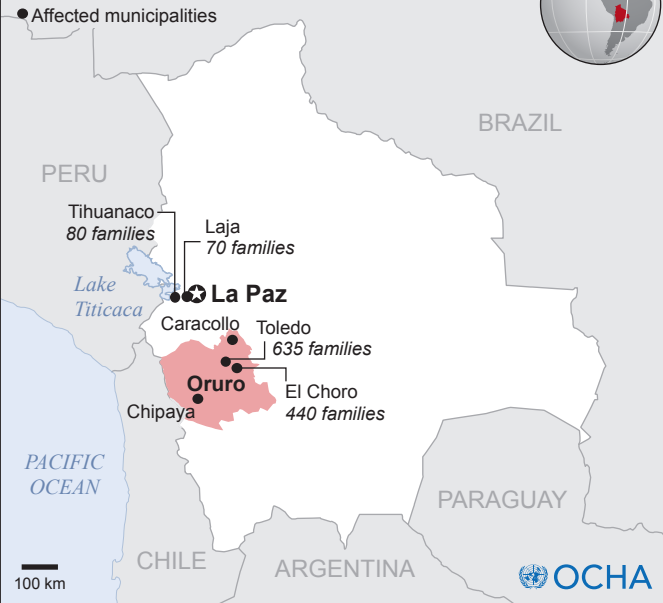

BOLIVIA: Floods

12 Jan 2012 - A state of emergency was declared in the department of Oruro after heavy rains and floods affecting 4 municipalities¹. In addition, 150 families were affected and 200 hectares of crops were flooded in Laja and Tihuanaco².

Map Sources: UNCS, ESRI.

References: Govn't of Bolivia. ¹Oruro declarado en estado de emergencia por lluvias e inundaciones. 10 Jan 2012. ²Lluvias afectan a 150 familias y 200 hectáreas de cultivos en Tihuanaco y Laja. 12 Jan 2010.