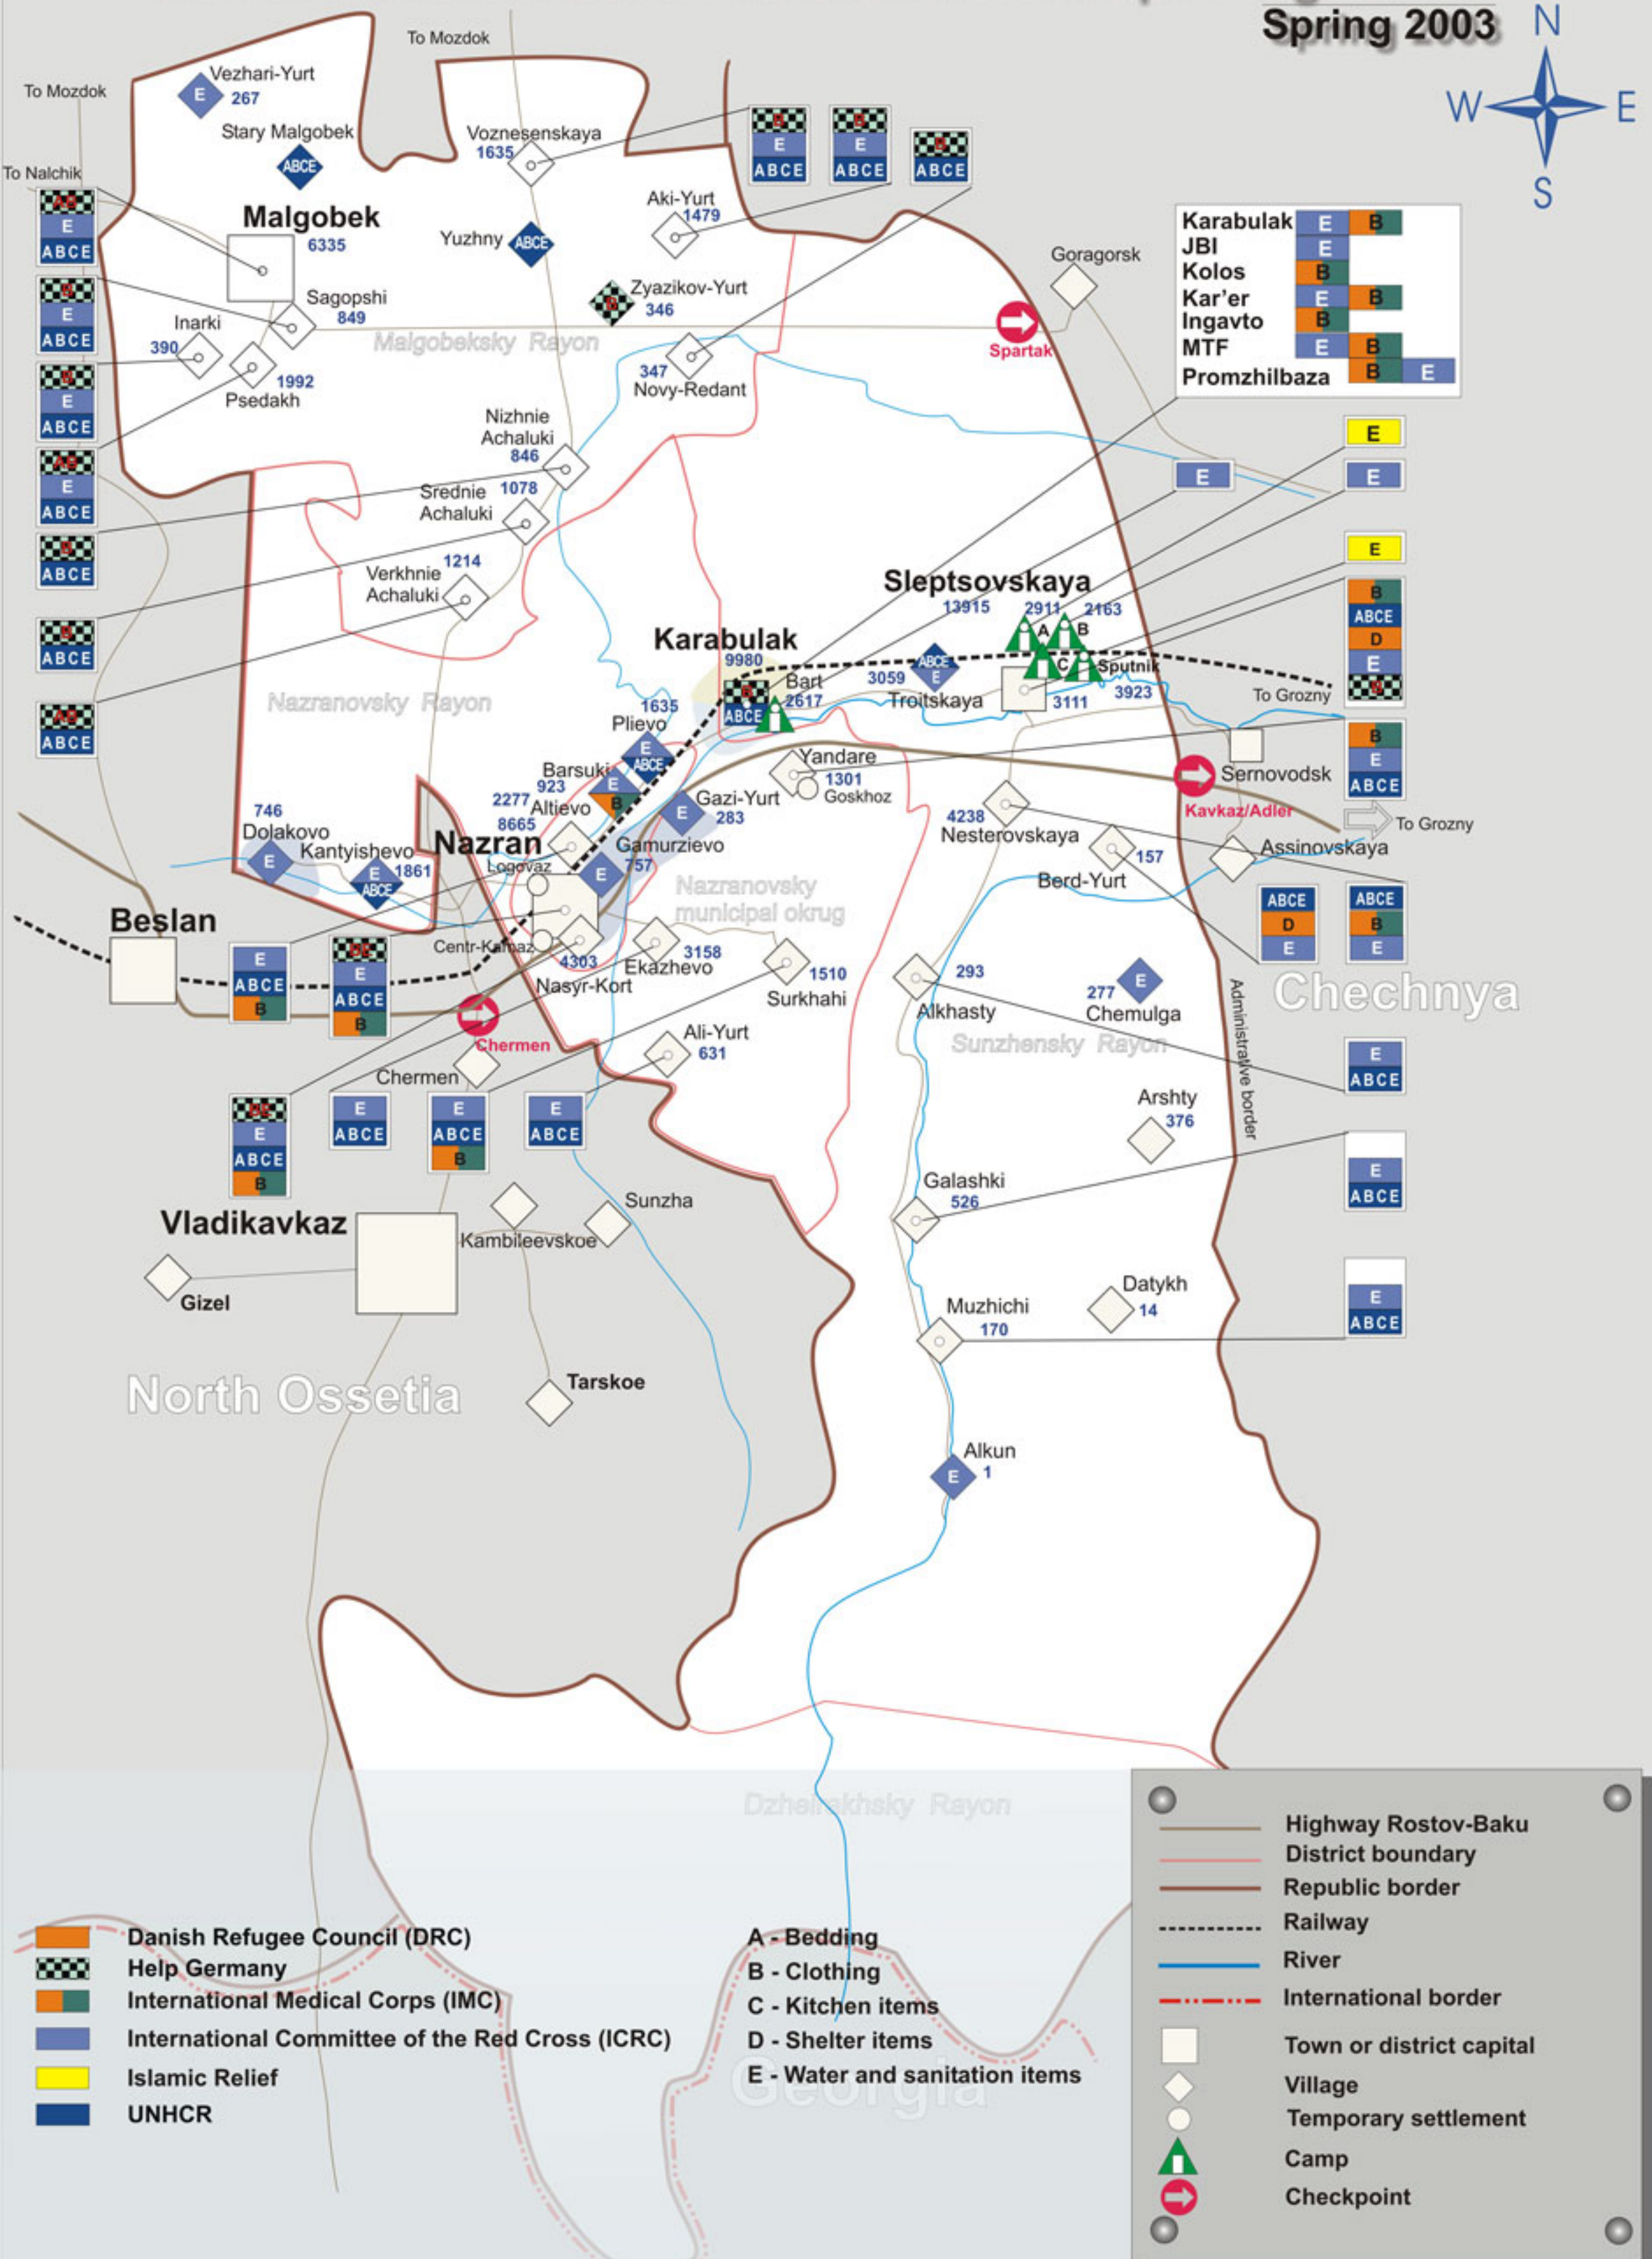

Non Food Items Sector Coordination Map of Ingushetia

Spring 2003

Karabulak	E	B
JB I	E	
Kolos	B	
Kar'er	E	B
Ingavto	B	
MTF	E	B
Promzhibaza	B	E

- Danish Refugee Council (DRC)
- Help Germany
- International Medical Corps (IMC)
- International Committee of the Red Cross (ICRC)
- Islamic Relief
- UNHCR

- A - Bedding
- B - Clothing
- C - Kitchen items
- D - Shelter items
- E - Water and sanitation items

- Highway Rostov-Baku
- District boundary
- Republic border
- Railway
- River
- International border
- Town or district capital
- Village
- Temporary settlement
- Camp
- Checkpoint