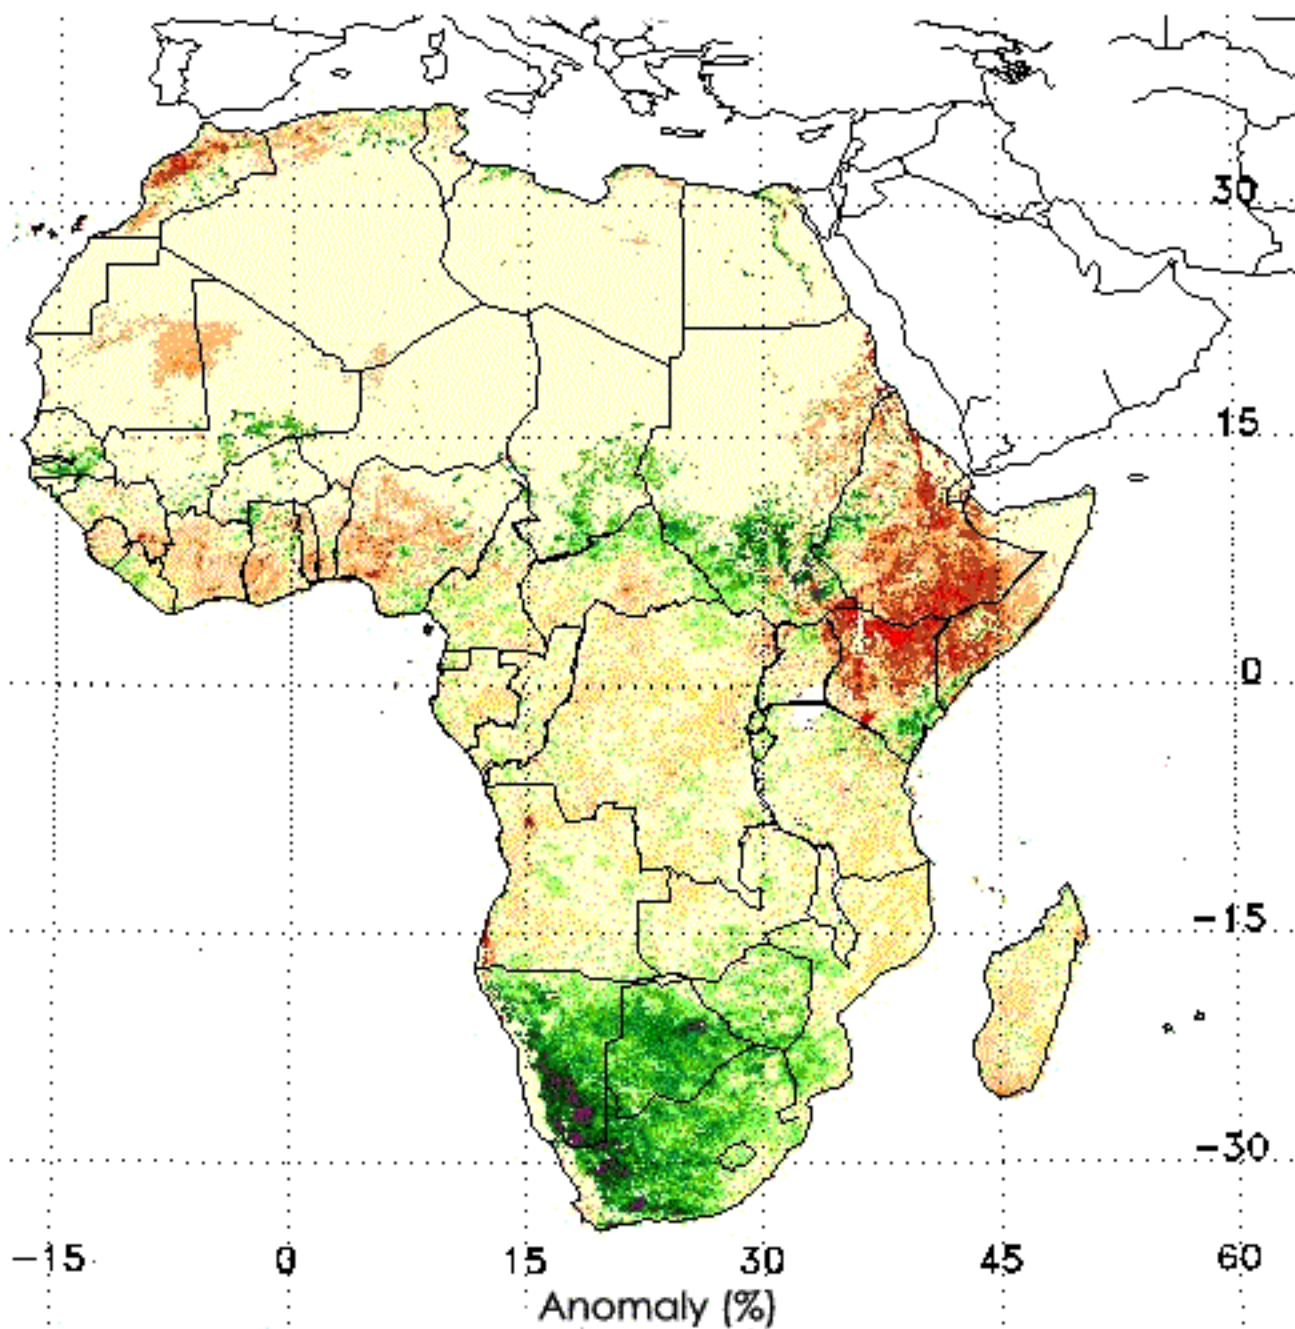

NDVI ANOMALY: APRIL 2000

NASA/GSFC-GIMMS Code 923.0