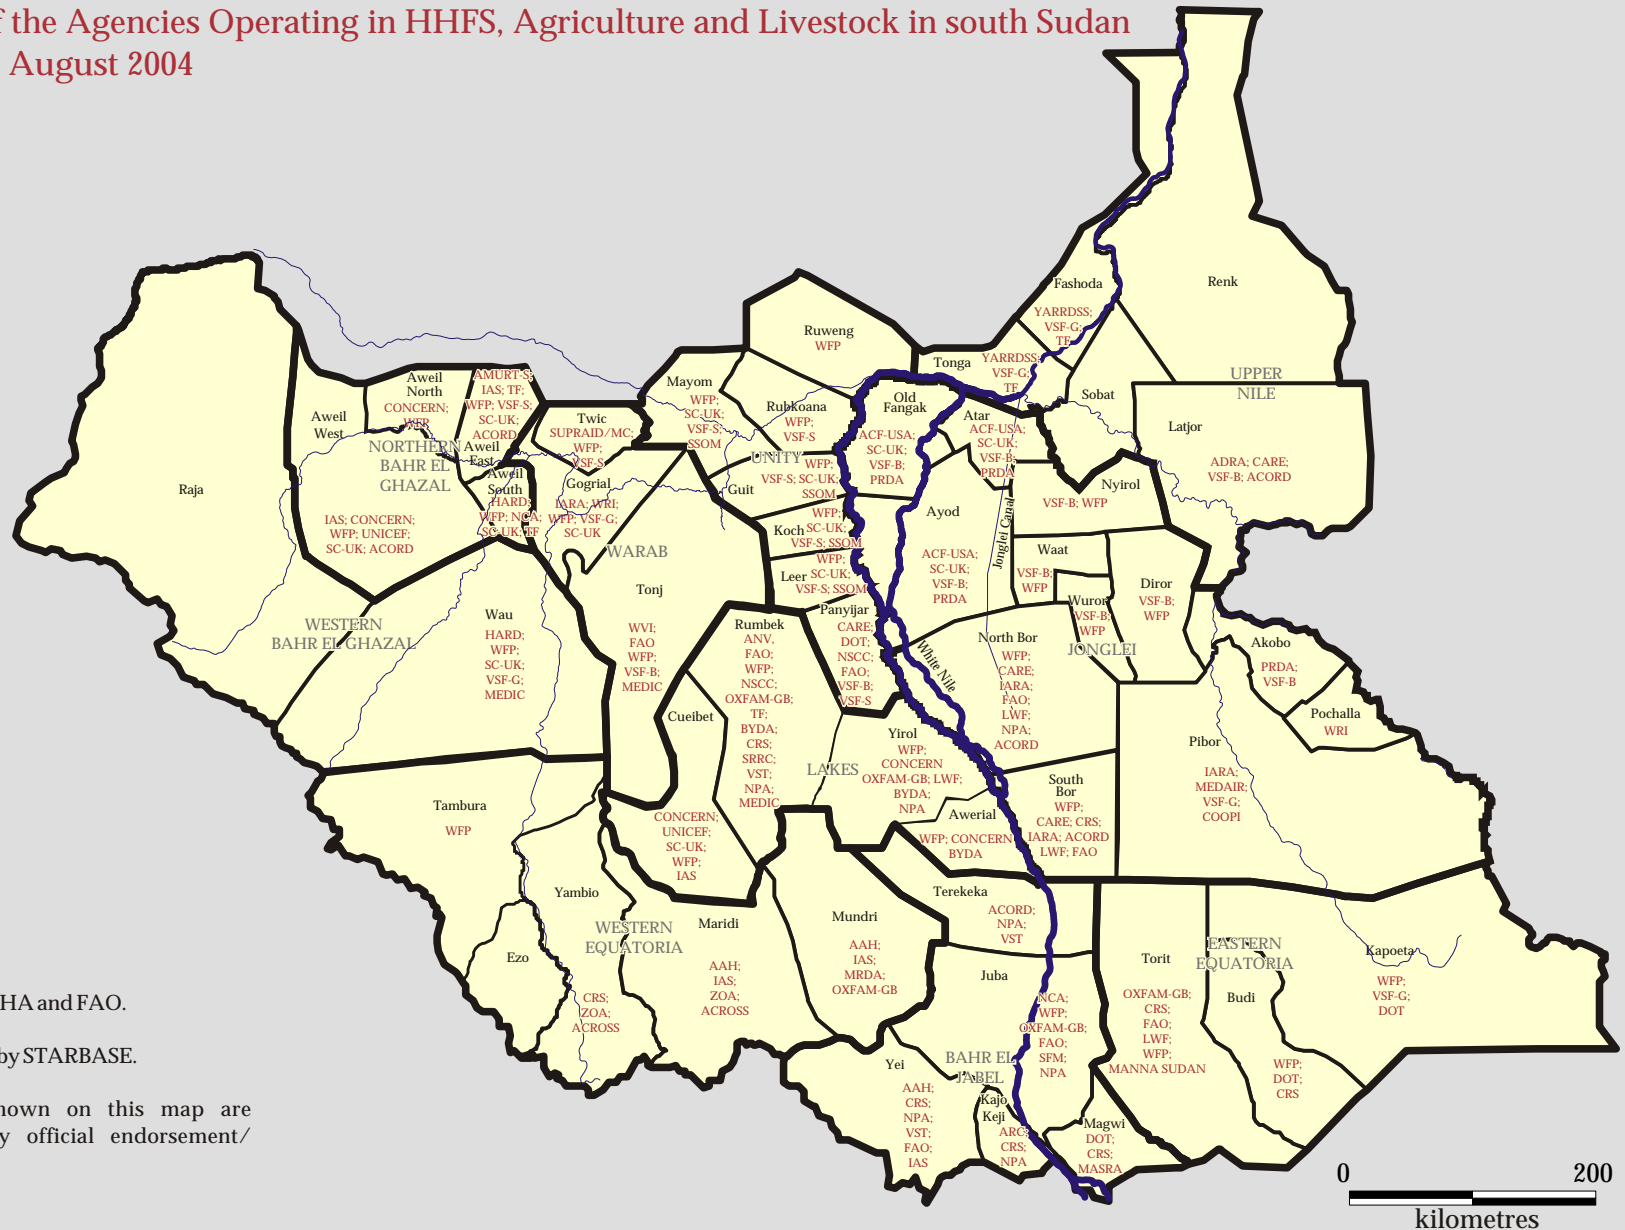

OCHA: SUDAN TRANSITION & RECOVERY DATABASE

Draft Map of the Agencies Operating in HHFS, Agriculture and Livestock in south Sudan
Version 1, 26 August 2004

KEY

- State Boundary
- County Boundary
- Major Rivers

Geographical data supplied by DEPHA and FAO.

Agency Intervention data collected by STARBASE.

The boundaries and names shown on this map are approximate and do not imply official endorsement/acceptance by the United Nations.