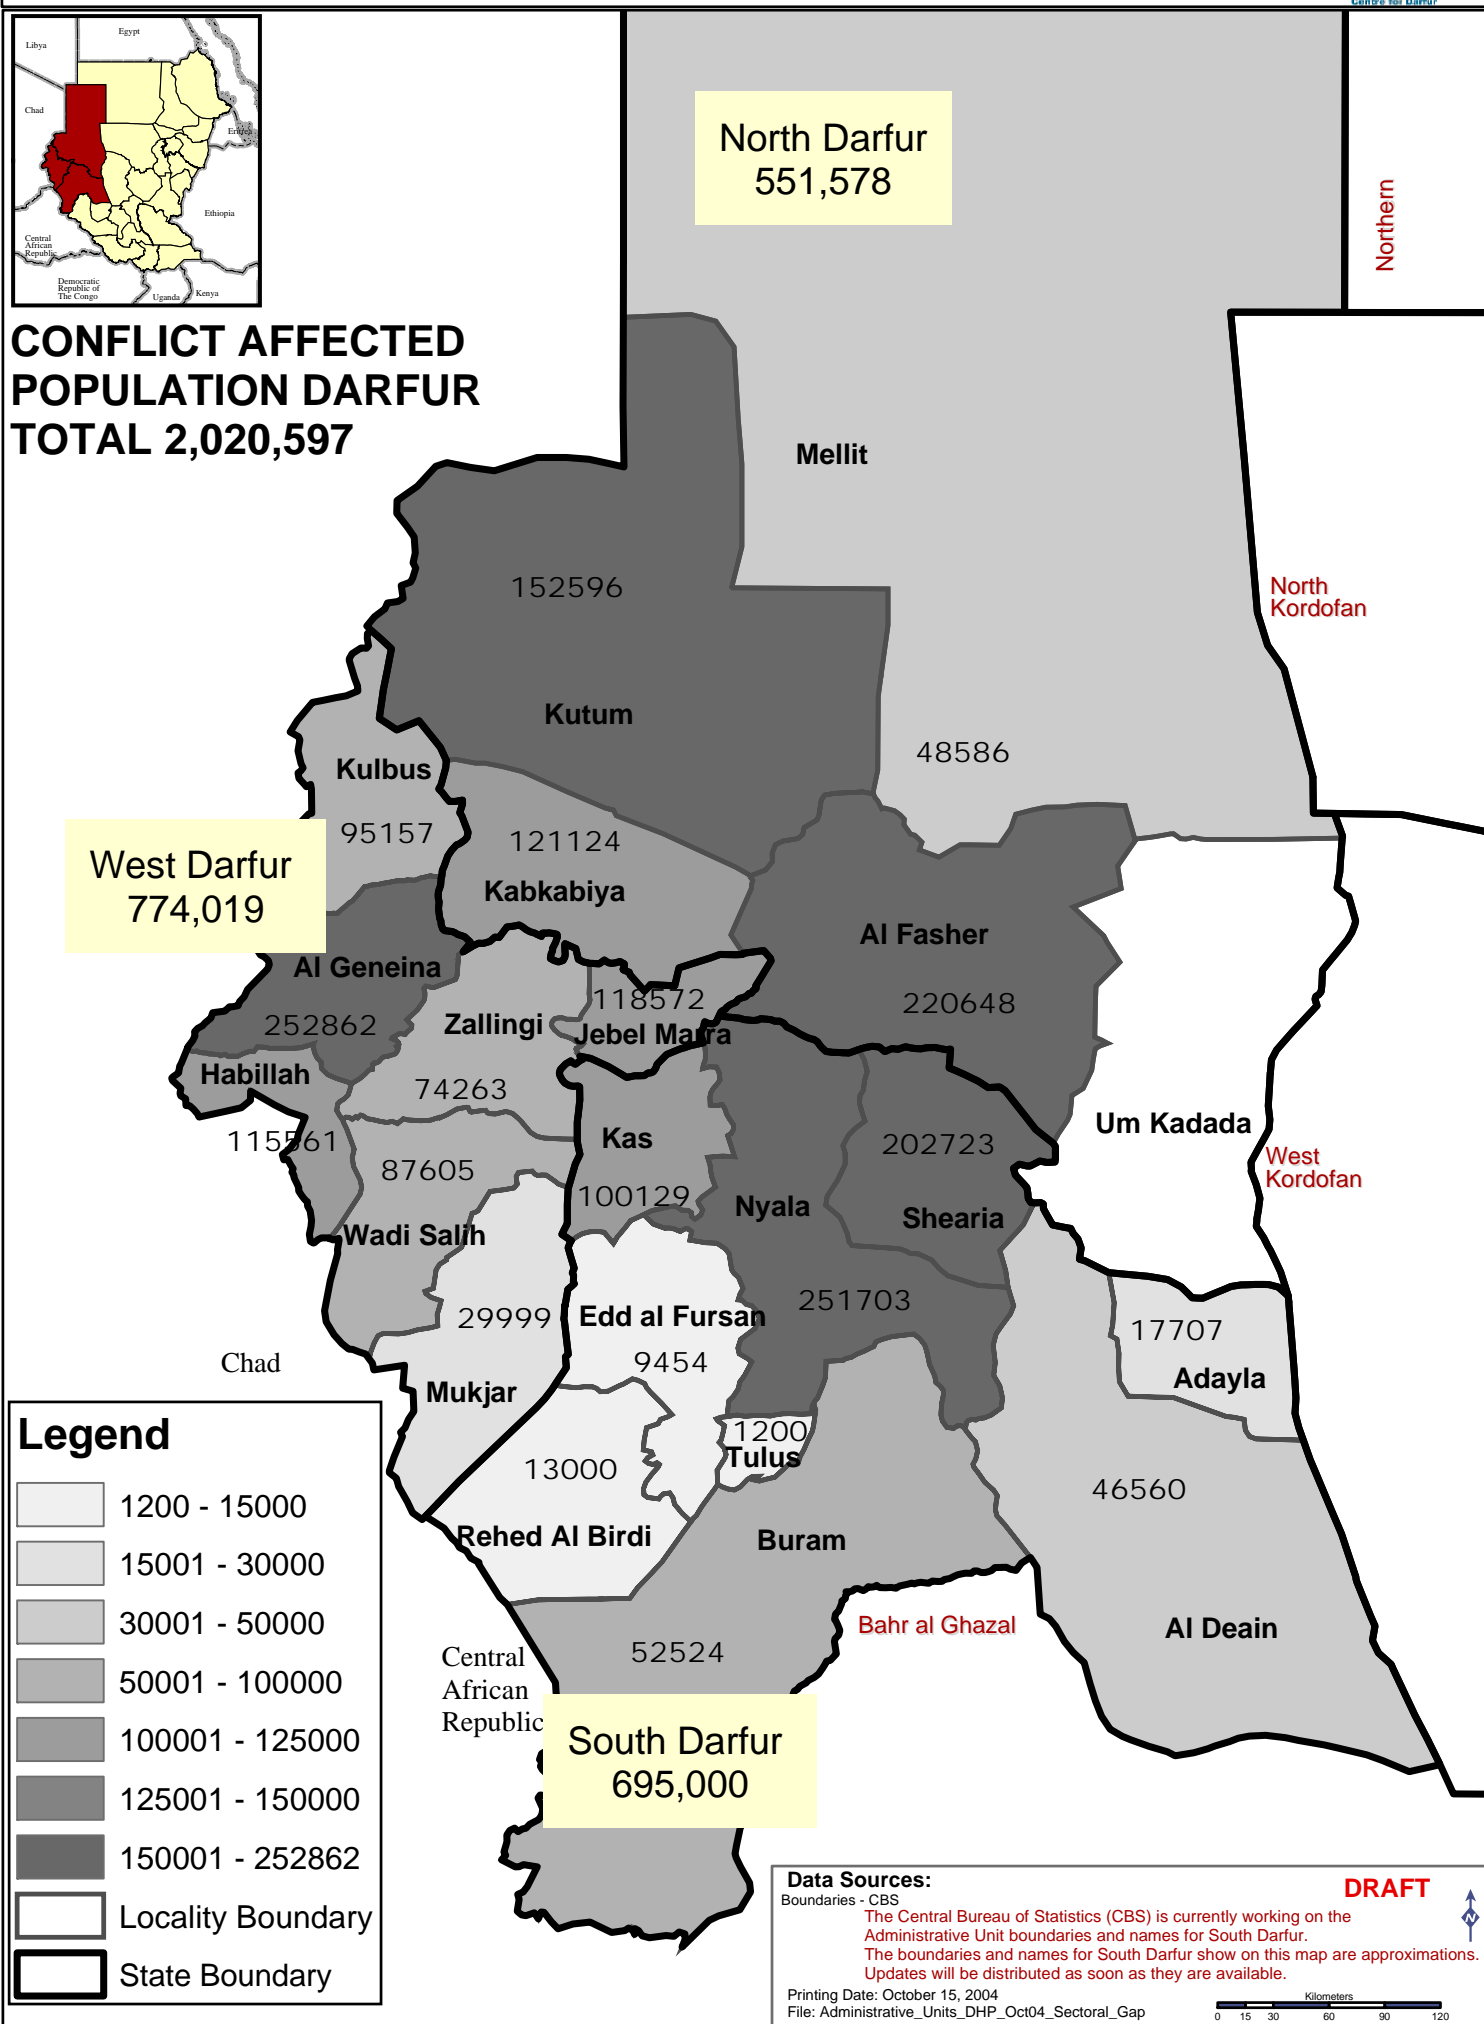

Darfur: Conflict Affected Population By Locality

**CONFLICT AFFECTED
POPULATION DARFUR
TOTAL 2,020,597**

Legend

- 1200 - 15000
- 15001 - 30000
- 30001 - 50000
- 50001 - 100000
- 100001 - 125000
- 125001 - 150000
- 150001 - 252862
- Locality Boundary
- State Boundary

Data Sources:
Boundaries - CBS

DRAFT
The Central Bureau of Statistics (CBS) is currently working on the Administrative Unit boundaries and names for South Darfur. The boundaries and names for South Darfur show on this map are approximations. Updates will be distributed as soon as they are available.

Printing Date: October 15, 2004

File: Administrative_Units_DHP_Oct04_Sectoral_Gap