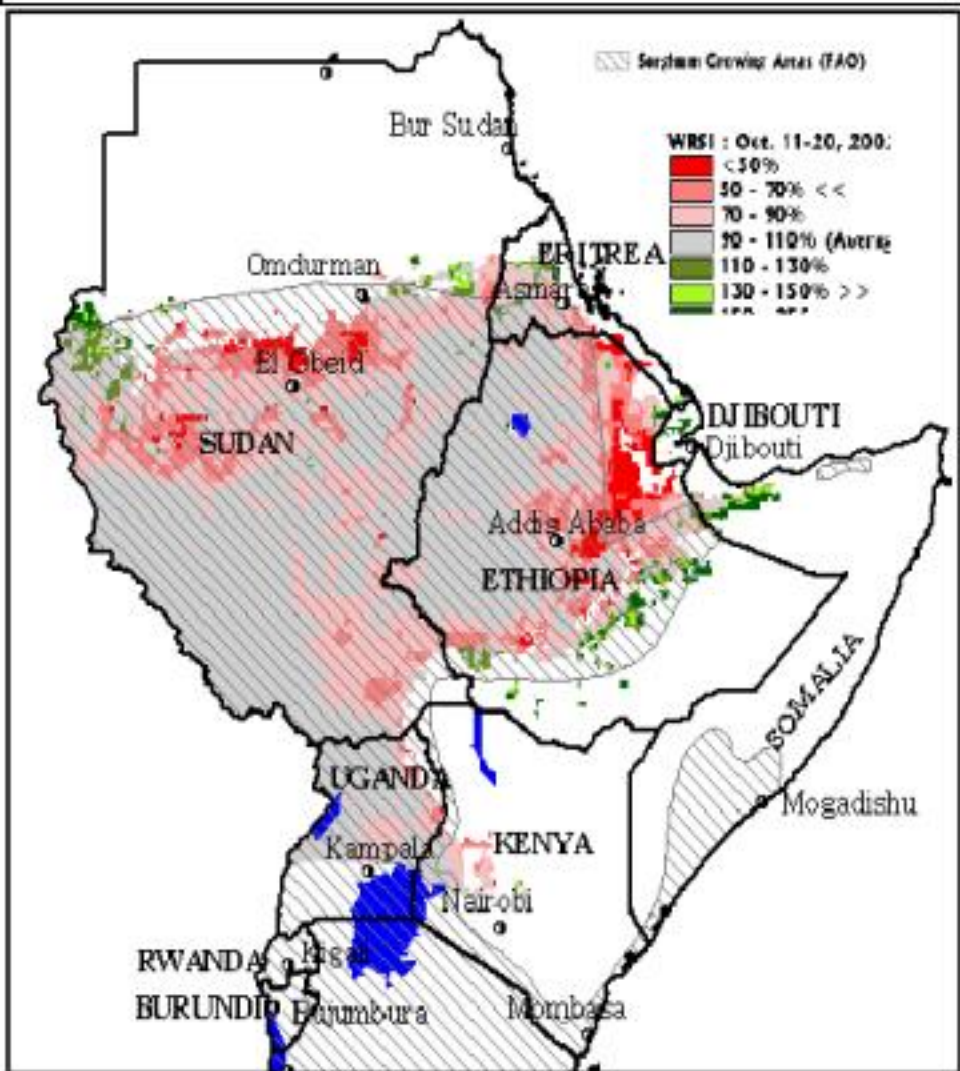

Figure 1 Sorghum crop performance anomalies for the June-September 2002 Season

Source: USGS EROS Data Center / FEWS NET

Figure 2: Standardized Precipitation Index for October 11-20, 2002

Source: USGS/UCSB