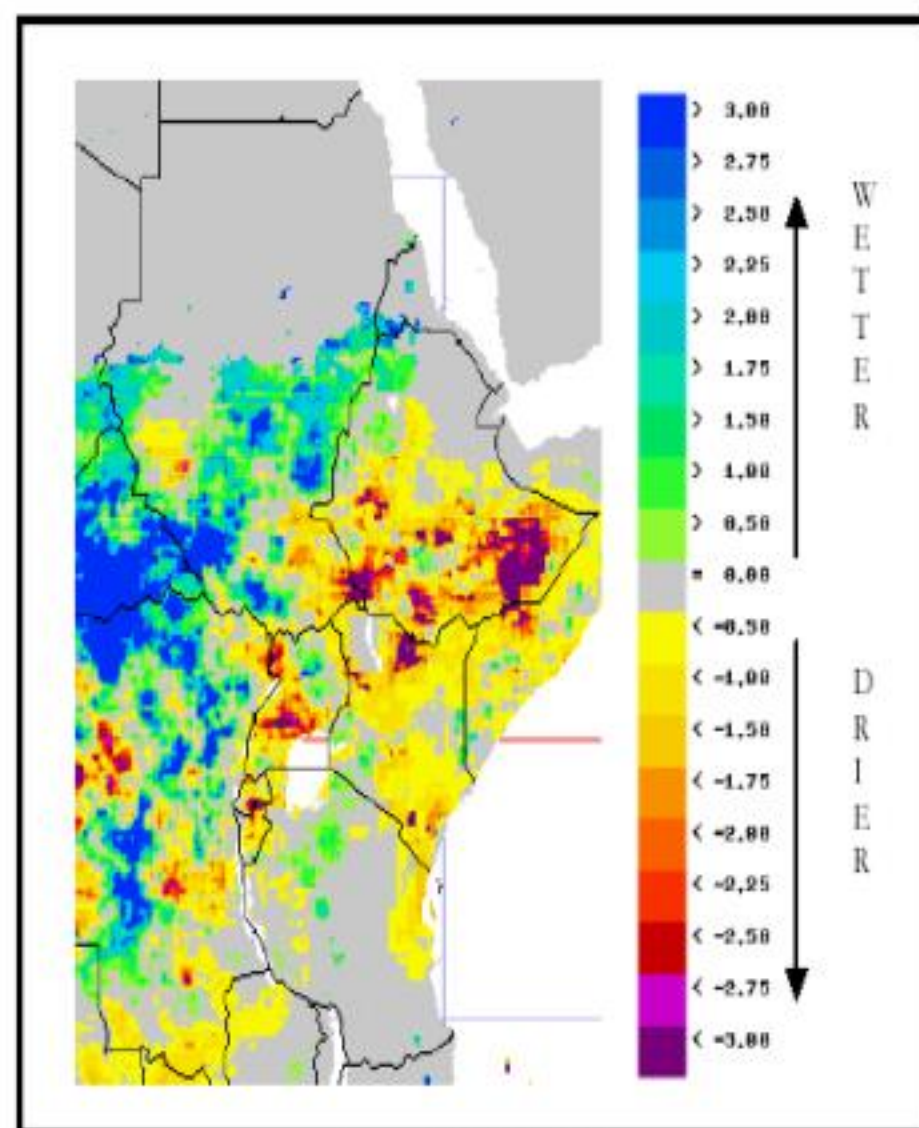

Figure 1 Sorghum crop performance anomalies for the June-September 2002 Season

Source: USGS EROS Data Center / FEWS NET

Figure 2: Standardized Precipitation Index for October 11-20, 2002

Source: USGS/UCSB