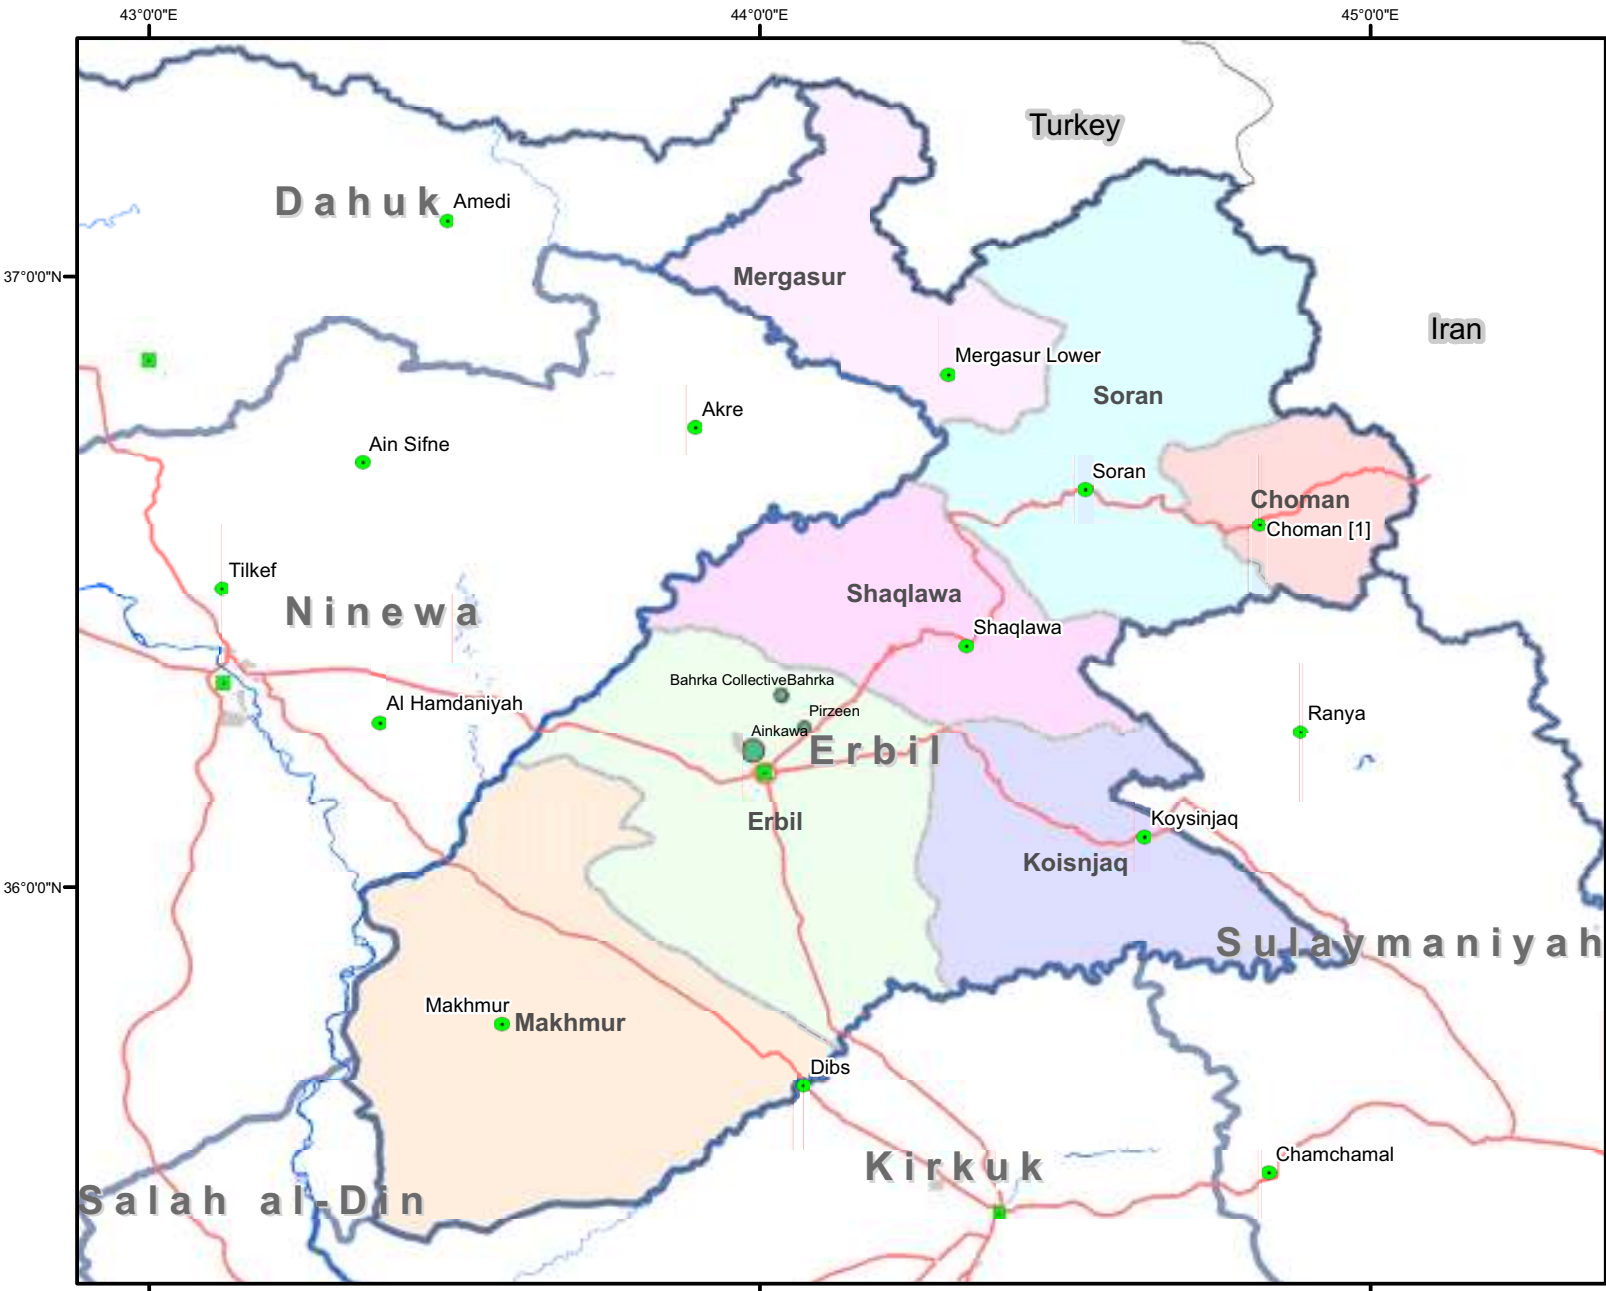

# ERBIL- IDP LOCATIONS, DECEMBER 2007

## Legend

### Main Cities

- District Center
- Governorate Center

- Primary Routes
- ▭ Governorate Boundary

### IDP locations by number of families

- 1- 99
- 100 - 499
- 500 - 999
- 1000 - 1999
- 2000 and more

0 4 8 16 24 32  
Kilometers  
1 centimeter equals 13 kilometers