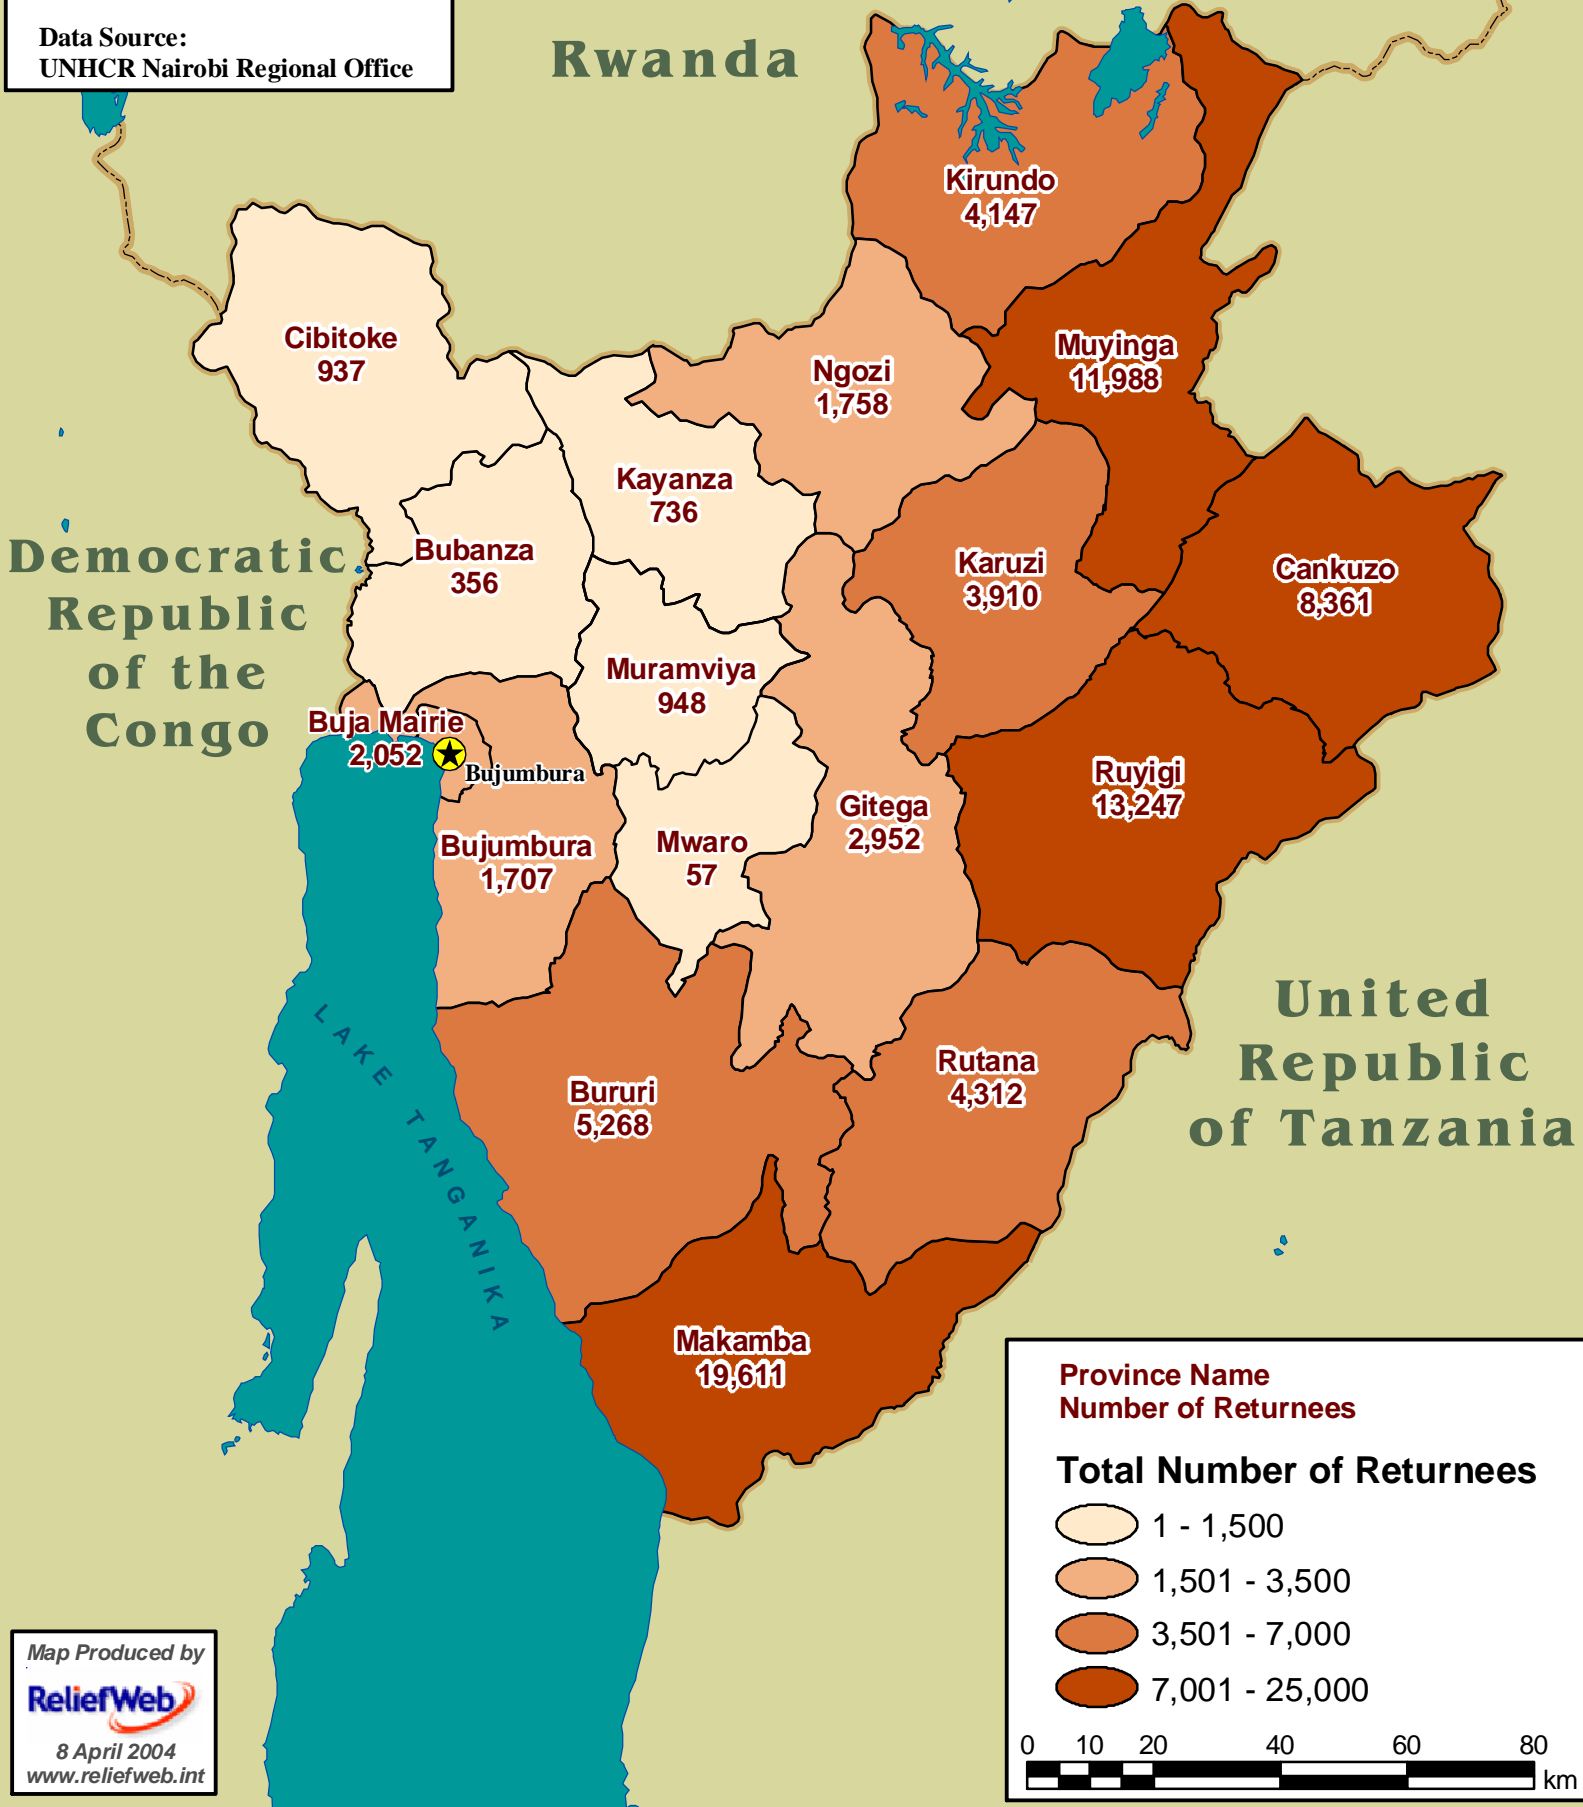

Burundi

Total Returnees

2003

Data Source:
UNHCR Nairobi Regional Office

Province Name
Number of Returnees

Total Number of Returnees

- 1 - 1,500
- 1,501 - 3,500
- 3,501 - 7,000
- 7,001 - 25,000

0 10 20 40 60 80 km

Map Produced by
ReliefWeb
8 April 2004
www.reliefweb.int

The boundaries and names shown and the designations used on this map do not imply official endorsement or acceptance by the United Nations