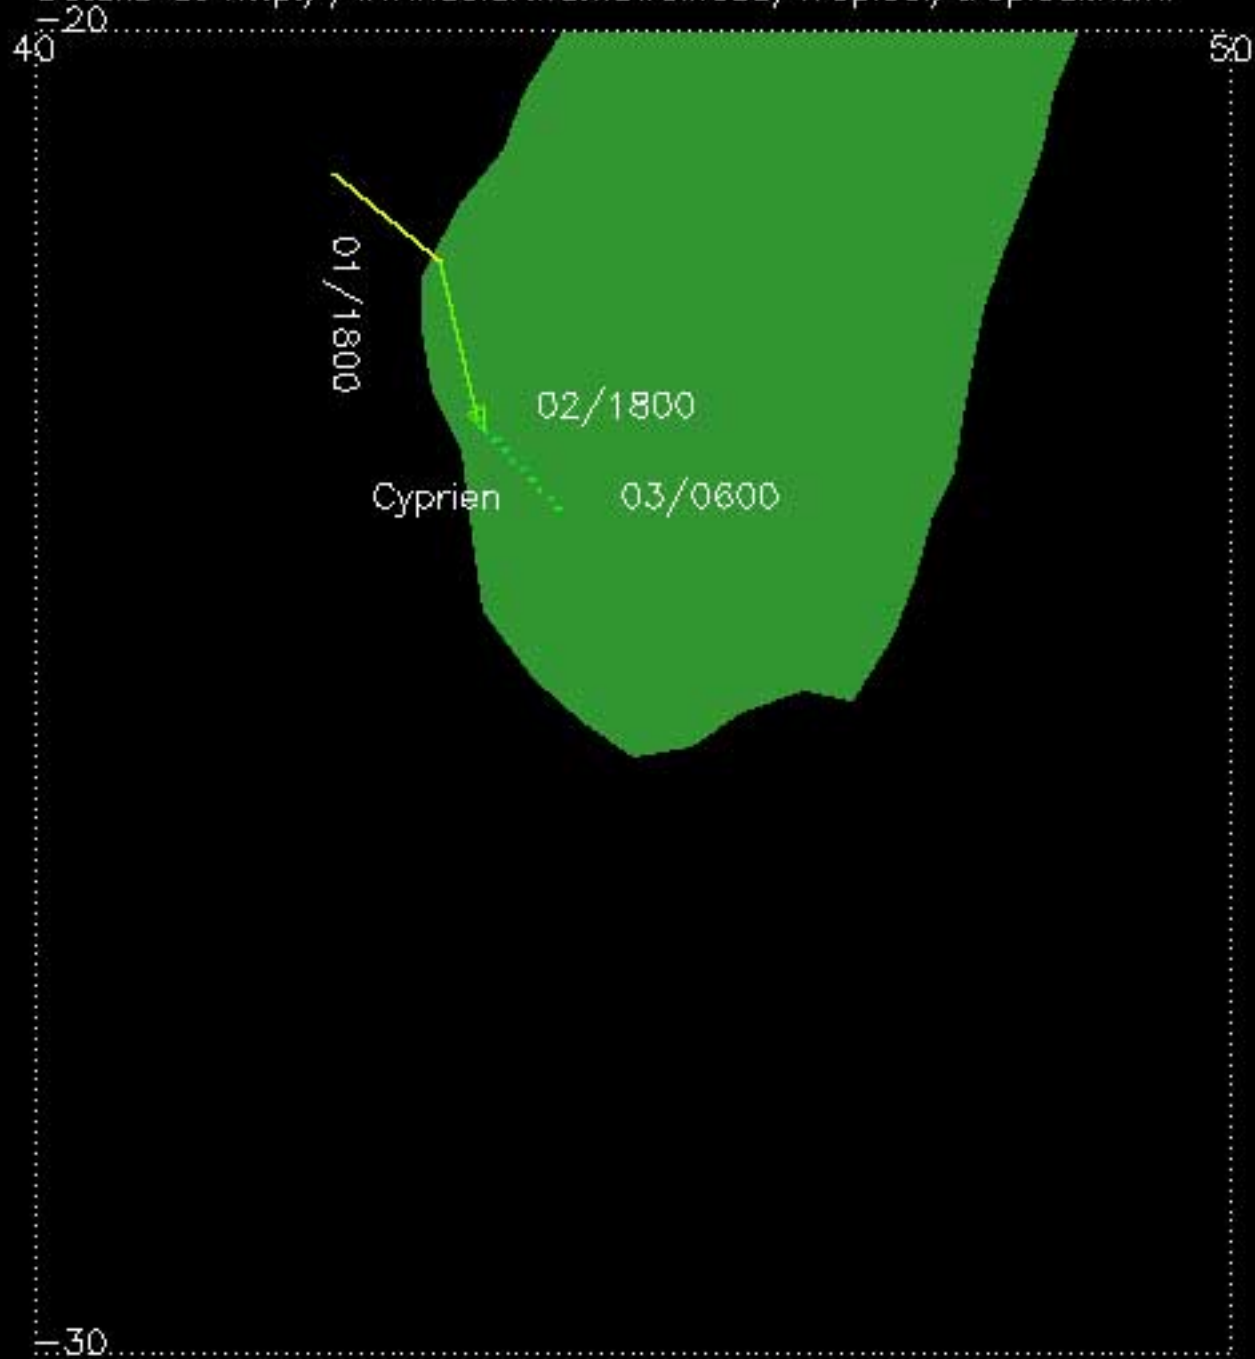

Tropical Cyclones

Details at <http://www.solar.ifa.hawaii.edu/Tropical/tropical.html>

0 18 35 53 70 kt

Plotted Fri Jan 4 18:18:24 GMT 2002