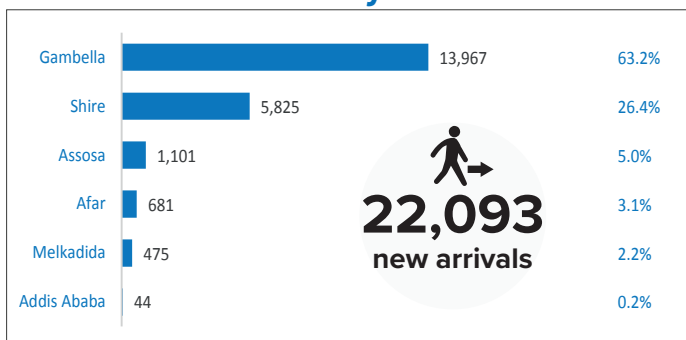

New arrivals trends by location | 2018