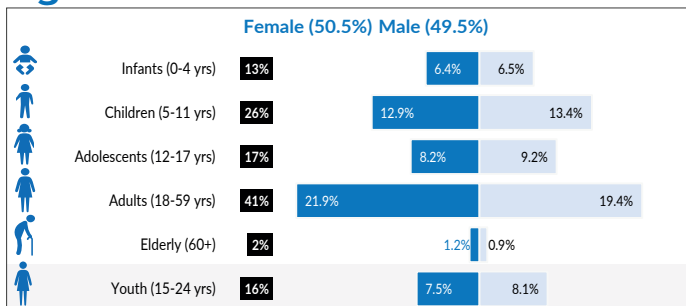

## Refugees and Asylum-seekers

as of 31 March 2018

### Age/Gender breakdown