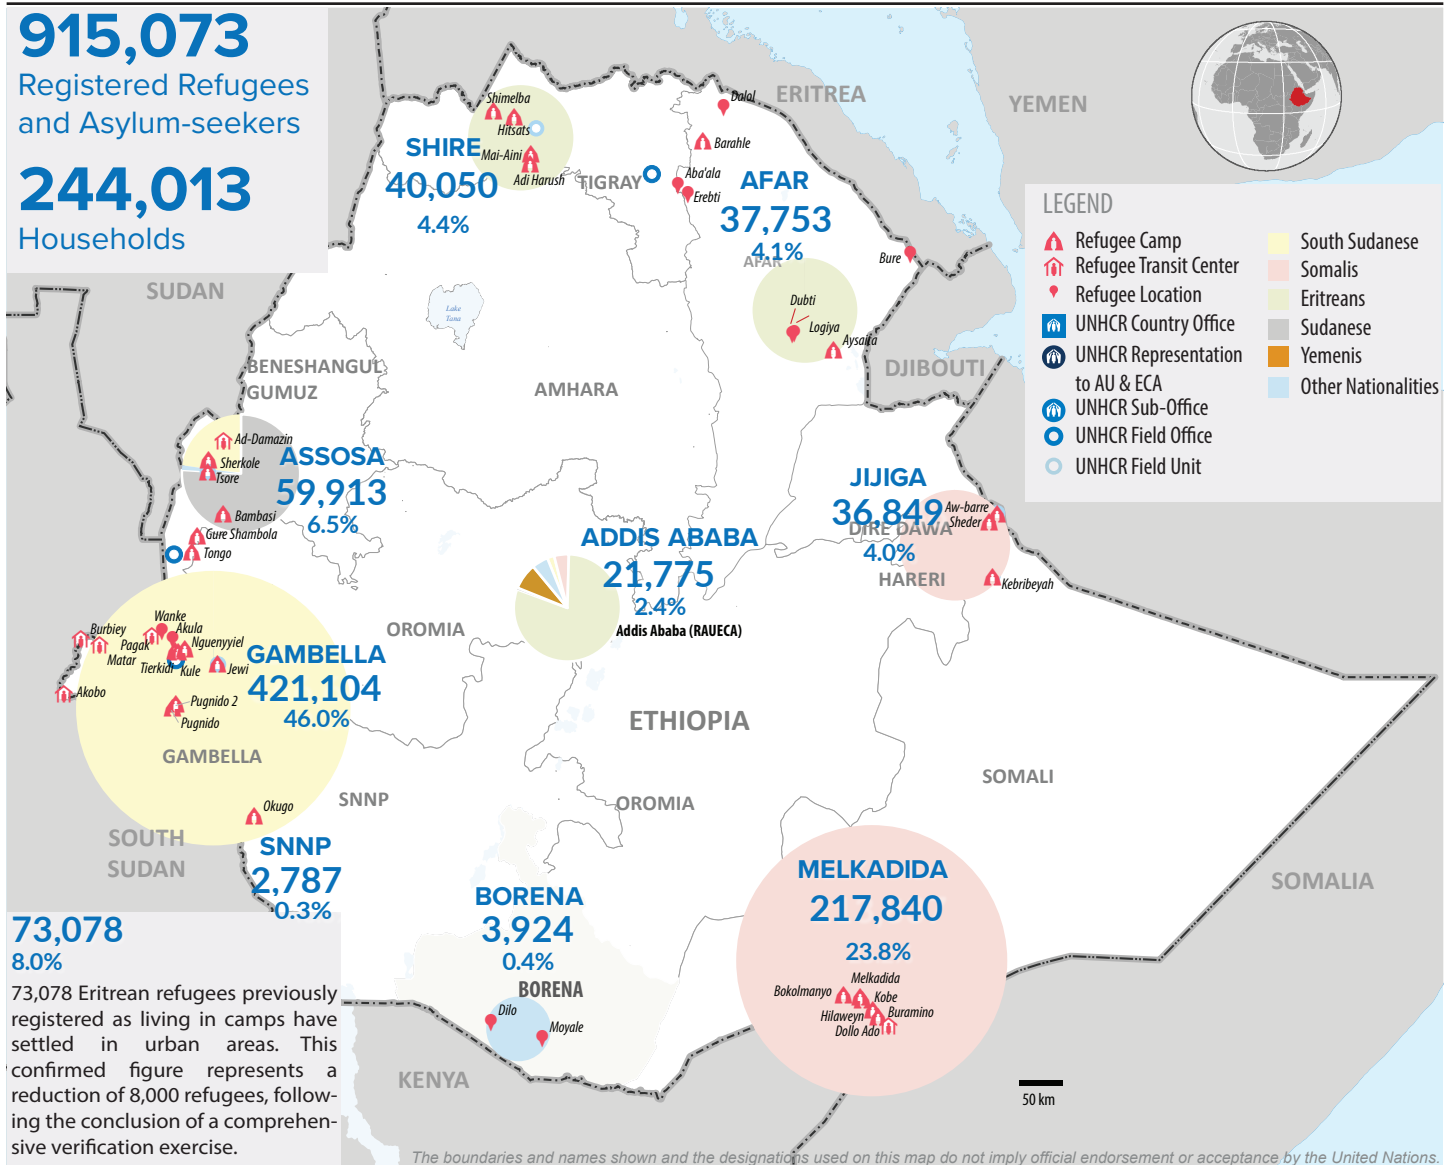

ETHIOPIA

Refugees and Asylum-seekers

as of 30 April 2018

Age/Gender breakdown

Breakdown by nationality

New arrivals trends by location | 2018

Arrivals | 12 months trends