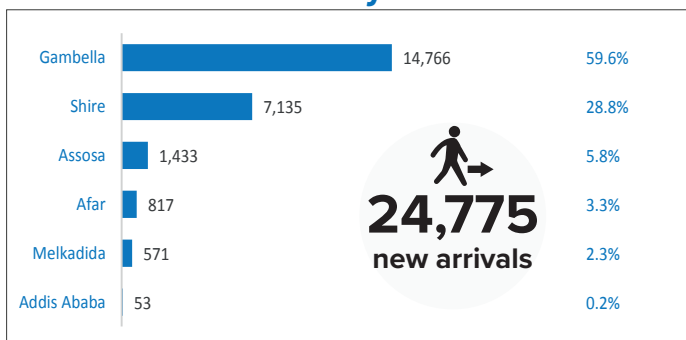

ETHIOPIA

Refugees and Asylum-seekers

as of 30 April 2018

Age/Gender breakdown

Breakdown by nationality

New arrivals trends by location | 2018

Arrivals | 12 months trends