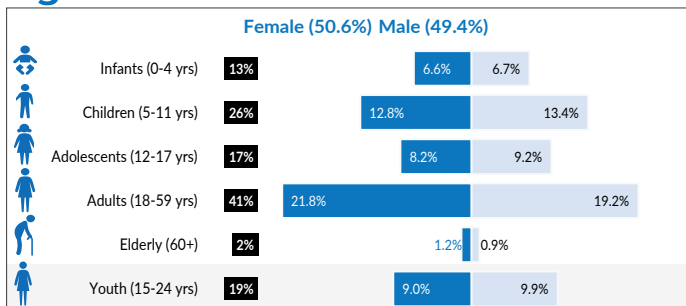

ETHIOPIA

Refugees and Asylum-seekers

as of 30 April 2018

Age/Gender breakdown

Breakdown by nationality

New arrivals trends by location | 2018

Arrivals | 12 months trends