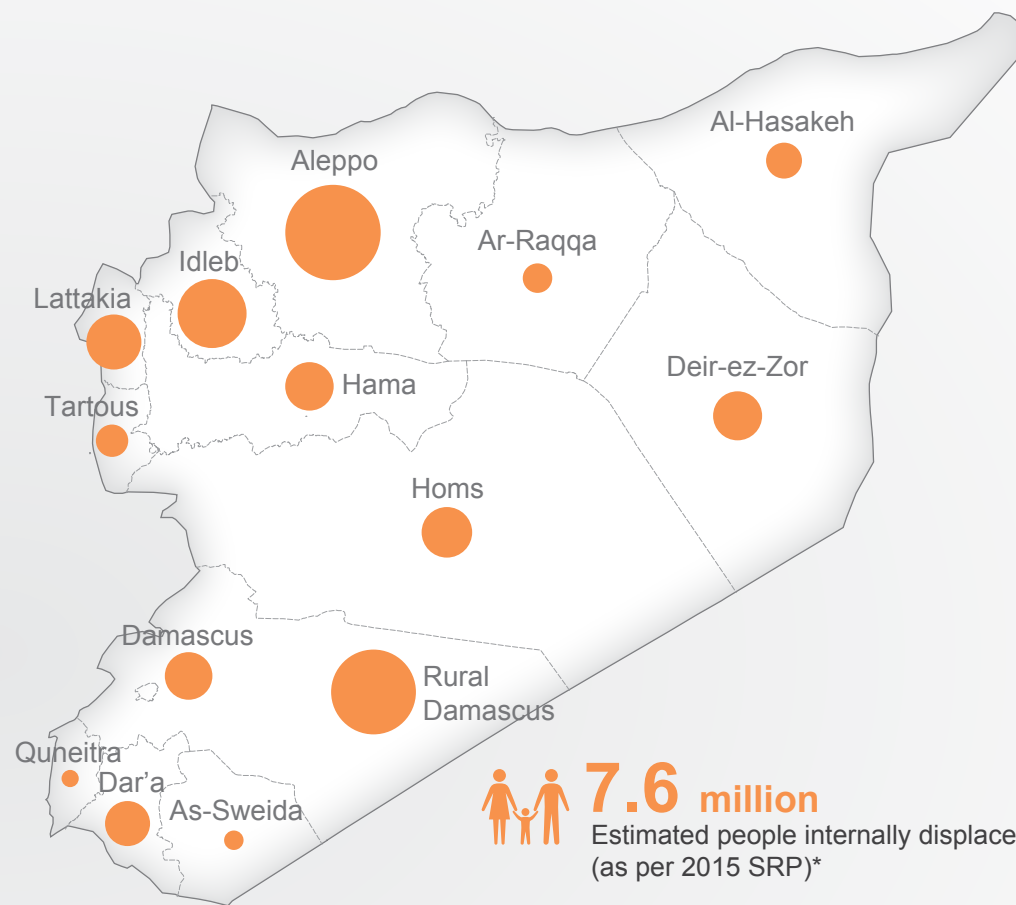

The estimation of people in need was updated in October 2014

Governorate	People in need	Governorate	People in need
Aleppo	2,824,000	Hama	636,000
Al-Hasakeh	632,000	Homs	699,000
Ar-Raqqa	741,000	Idleb	1,428,000
As-Sweida	118,500	Lattakia	466,000
Damascus	750,000	Quneitra	80,000
Dar'a	602,000	Rural Damascus	2,135,500
Deir-ez-Zor	794,000	Tartous	278,000

People in need

Governorate	IDPs	Governorate	IDPs
Aleppo	1,755,500	Hama	453,000
Al-Hasakeh	249,000	Homs	493,000
Ar-Raqqa	168,000	Idleb	918,000
As-Sweida	73,000	Lattakia	584,000
Damascus	437,000	Quneitra	57,000
Dar'a	391,000	Rural Damascus	1,388,000
Deir-ez-Zor	464,000	Tartous	202,000

People internally displaced