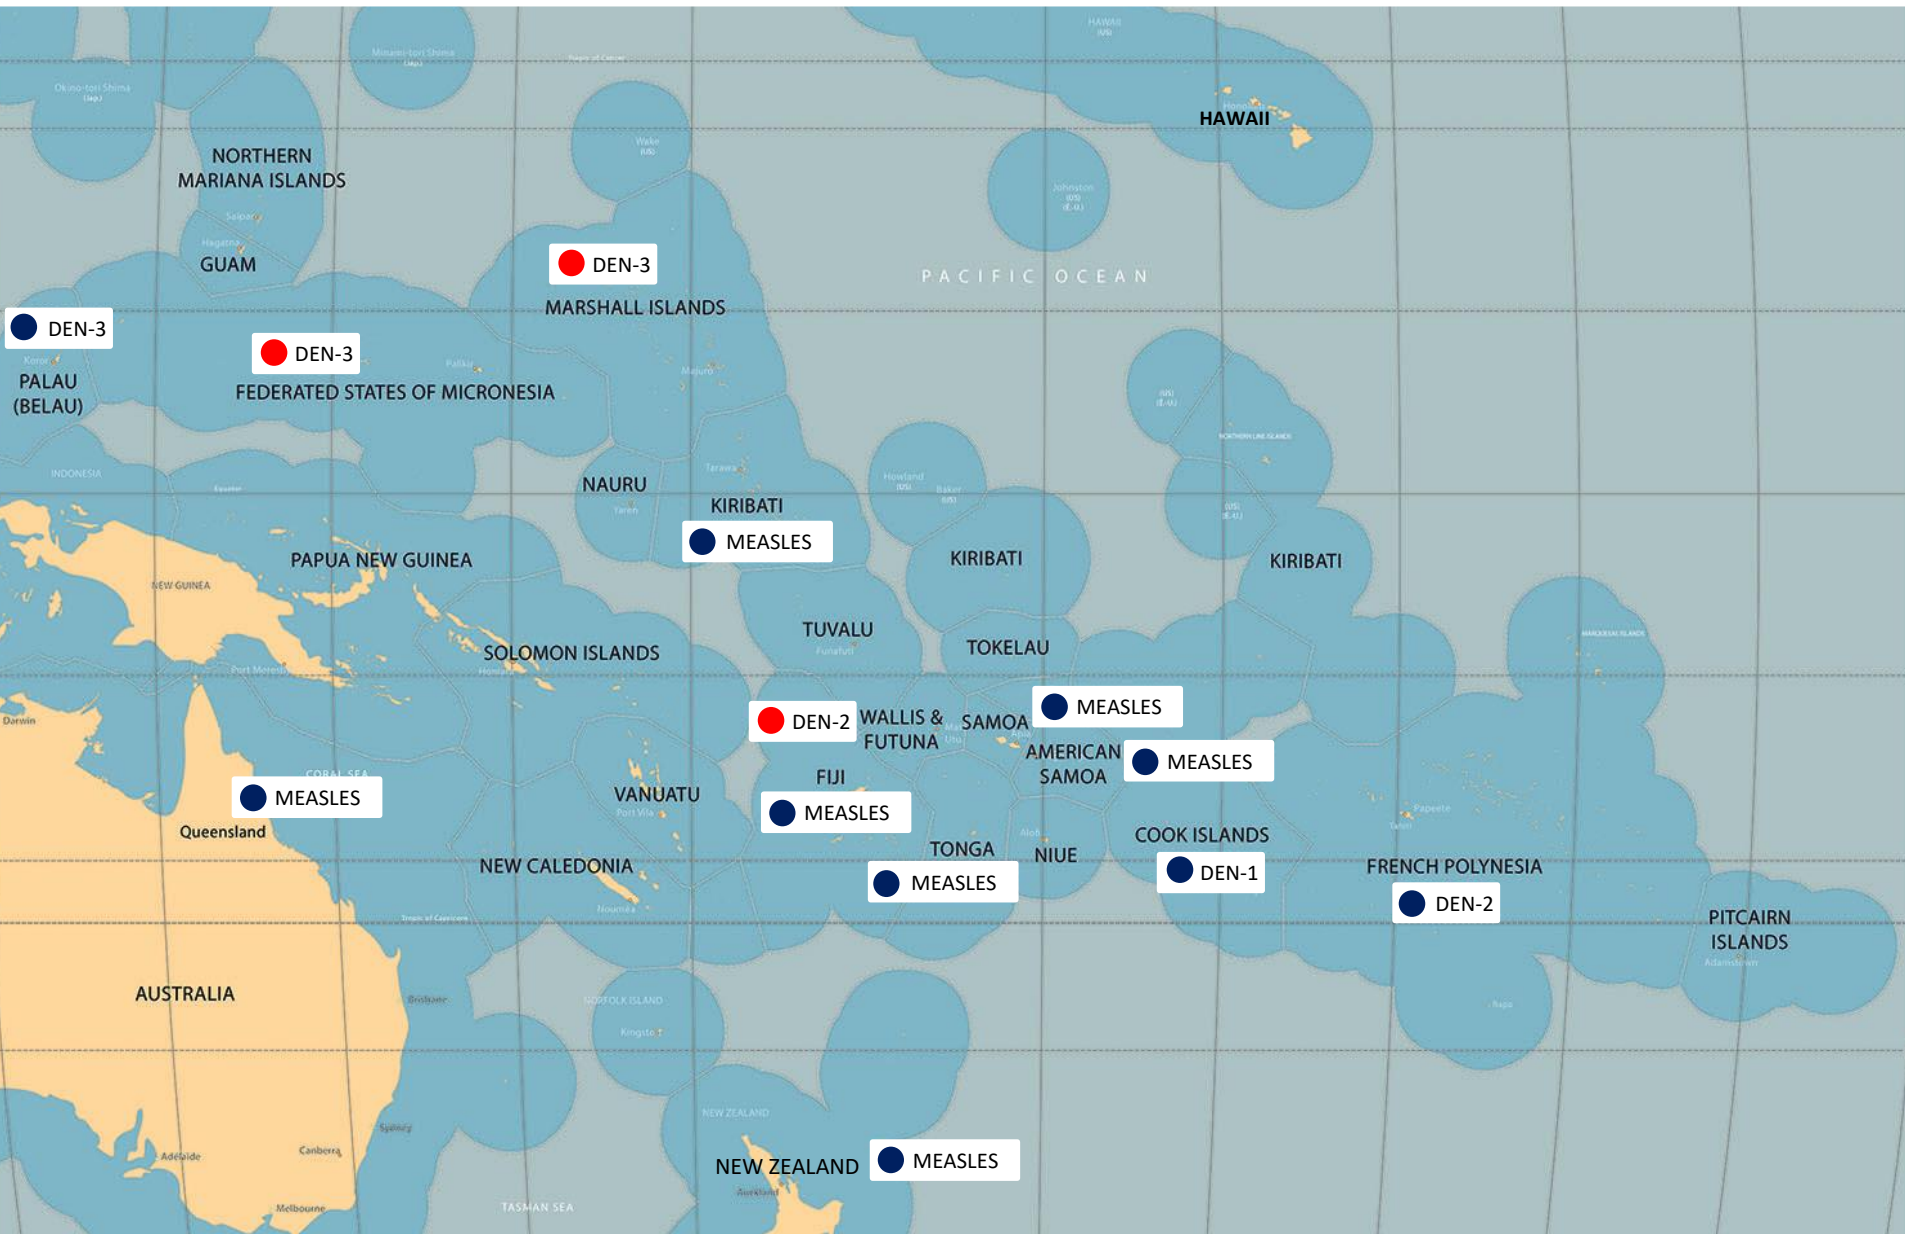

# Epidemic and emerging disease alerts in the Pacific as of 20 January 2020

## Legend

- Cases reported are increasing or peaking.
- Cases reported are decreasing or circulation is ongoing.
- Awaiting confirmation of aetiology.

DEN : Dengue  
LEPTO: Leptospirosis